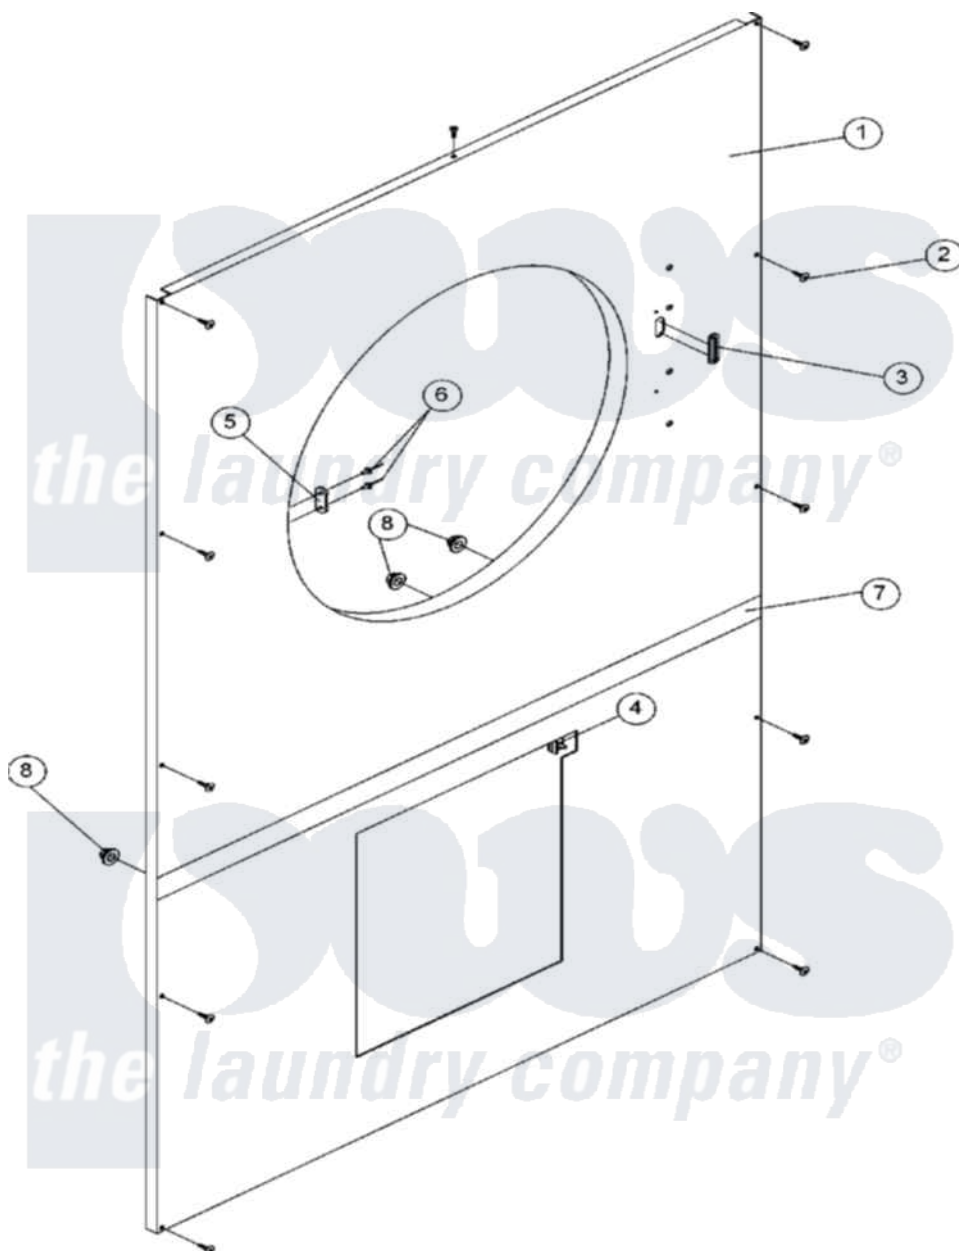

# Maytag MDG30PNHWQ 04 - FRONT PANEL

Maytag [Commercial Maytag MDG30PNHWQ Dryer Parts](#) Parts Diagram 04 - FRONT PANEL  
 Click on the part number to view part

Item	Original Part Number	Replaced By	Status	Part Description
000	<a href="#">A000000</a>			Order Part From American Dryer Phone No.508-678-9000
001	A883483	<a href="#">883483</a>		Bisque Mayt
"	A883484	<a href="#">883484</a>		White Mayt
002	A150313	<a href="#">150313</a>		10-16 X 1
003	A121405	<a href="#">121405</a>		Rubber Gro
004	A122002	<a href="#">W10146710</a>		Spst Door
005	A170330		Not Available	LATCH, DOOR (FRICTION)
006	A154215	<a href="#">154215</a>		5 32 X 1 4
007	<a href="#">A883715</a>			Trim, Front Panel Blk
008	A152014	<a href="#">152014</a>		1 4-20 Ser