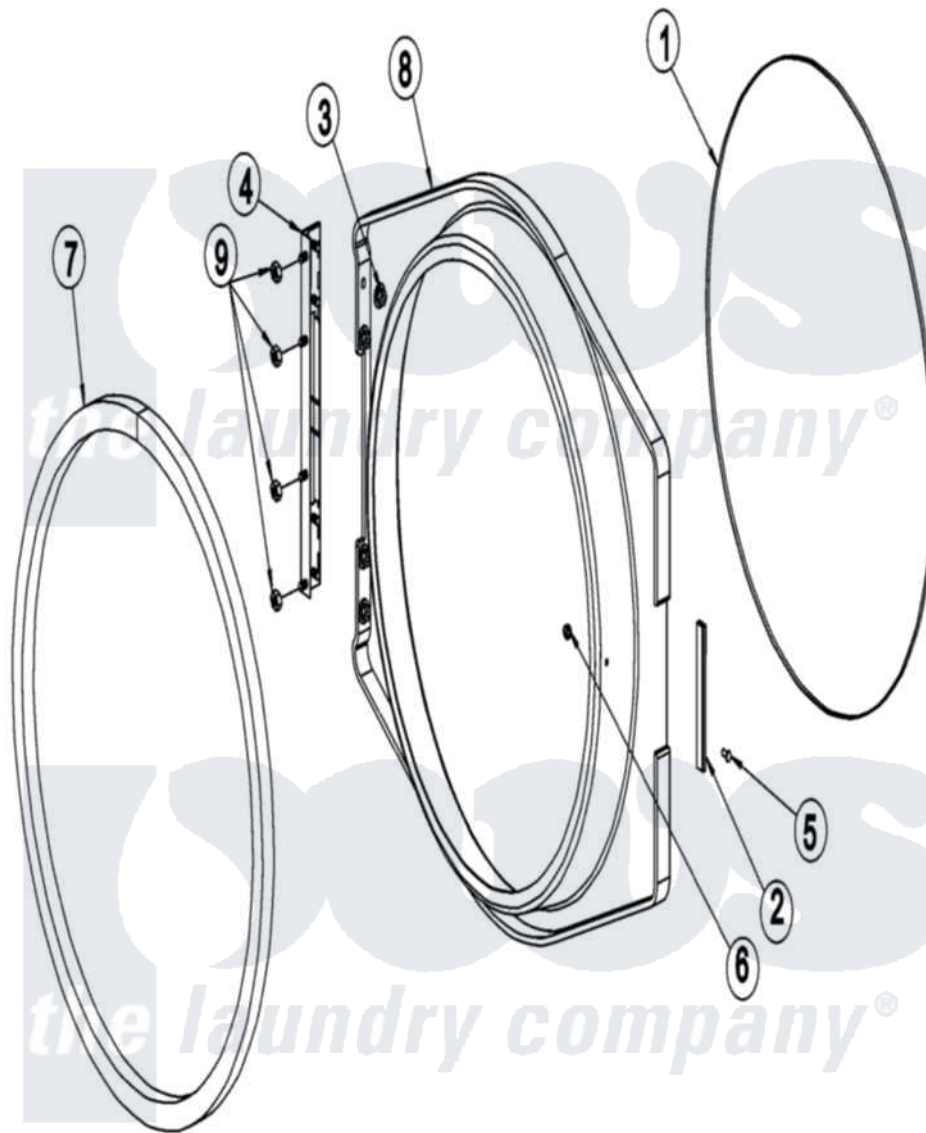

Maytag MDG30PNHWQ 06 - MAIN DOOR

Maytag Commercial Maytag MDG30PNHWQ Dryer Parts Parts Diagram 06 - MAIN DOOR
 Click on the part number to view part

Item	Original Part Number	Replaced By	Status	Part Description
000	A000000			Order Part From American Dryer Phone No.508-678-9000
001	A102210	102210		20 7 16 D
002	A102328	102328		37 64 Wide
003	A152014	152014		1 4-20 Ser
004	A801524		Not Available	BLACK DOOR HINGE
005	A150120	150120		10-32 x 7 16
006	A151010	151010		10-32 HI-C
007	A102349		Not Available	GASKET, DOOR (69 1/2")
008	A882991	W10148763		Formed Bla
009	A152014	152014		1 4-20 Ser