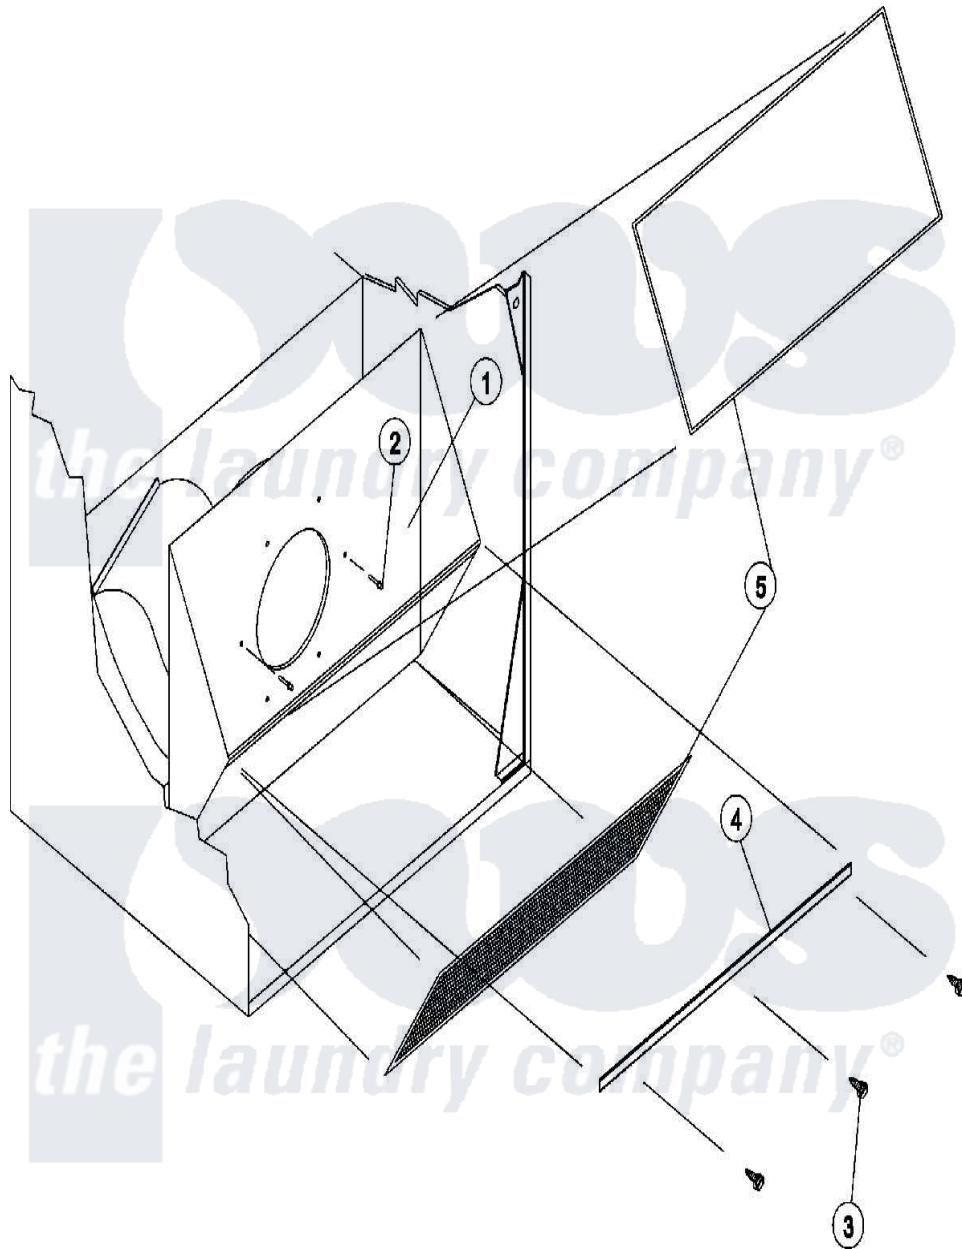

Maytag MDG30PNHWQ 08 - LINT TRAP

Maytag [Commercial Maytag MDG30PNHWQ Dryer Parts](#) Parts Diagram 08 - LINT TRAP
 Click on the part number to view part

Item	Original Part Number	Replaced By	Status	Part Description
000	A000000			Order Part From American Dryer Phone No.508-678-9000
001	A801069			Lint Trap
"	A801070	W10147072		Ad-30V-D-4
002	A154200	154200		5 32 RIVE
003	A150300	5307527001		Switch
004	A304100	304100		SM LINT TR
005	A800500	800500		Screen, Lint