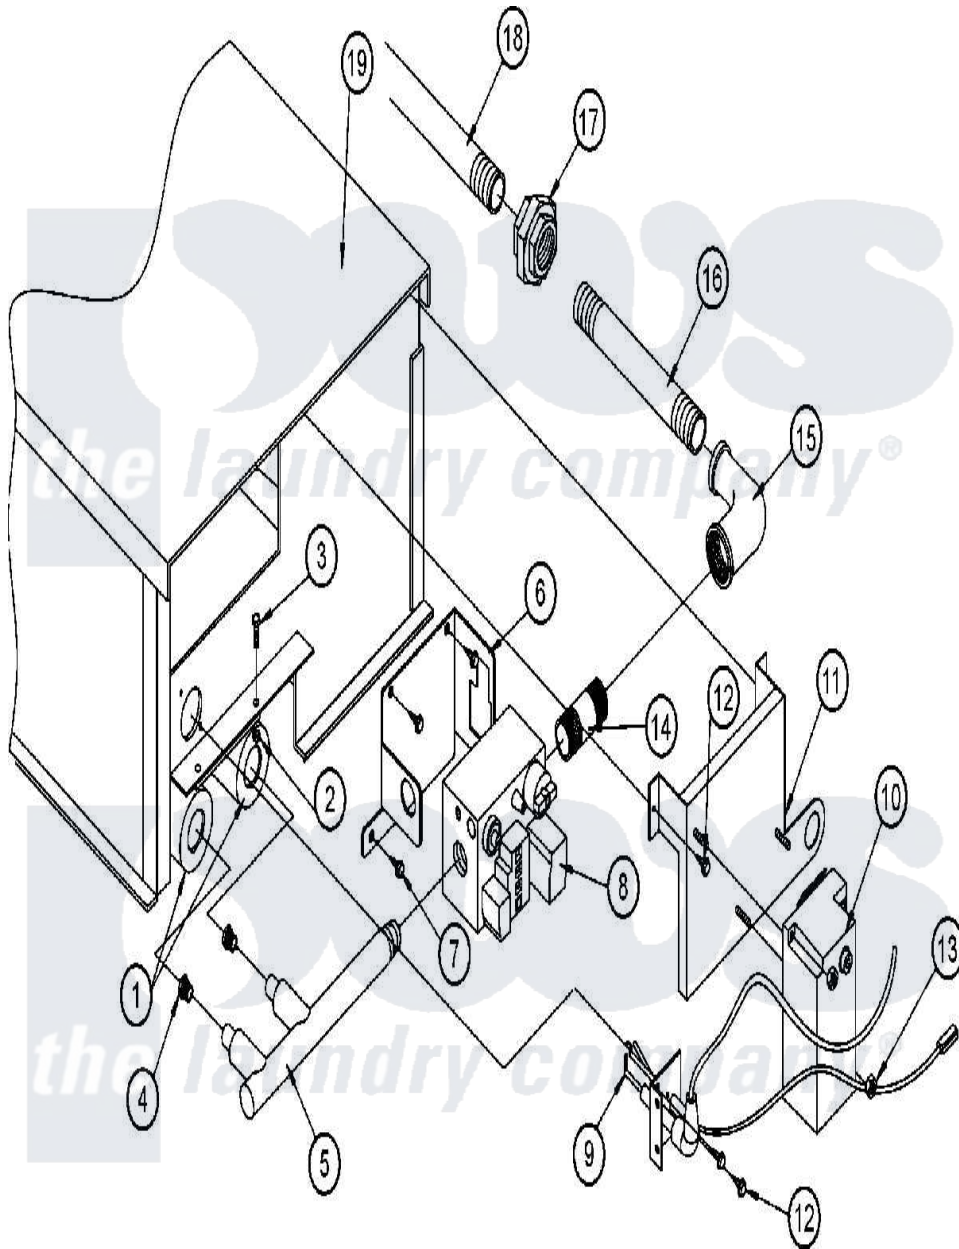

Maytag MDG30PNHWQ 13 - GAS BURNER

Maytag Commercial Maytag MDG30PNHWQ Dryer Parts Parts Diagram 13 - GAS BURNER
 Click on the part number to view part

Item	Original Part Number	Replaced By	Status	Part Description
000	A000000			Order Part From American Dryer Phone No.508-678-9000
001	A141105	W10146749		Large Gas
002	A151001	W10146764		8-32 Pal N
003	A150108	150108		8-32 X 1 2
004	A140806	W10146747		Burner Ori
"	A140820	140820		Burner Ori
005	A141230		Not Available	1/2" DSI MANIFOLD (2 PORT)
006	A318714	318714		Brkt For H
007	A150309	W10146761		10-16 X 1
008	A128927		Not Available	VALVE, GAS (REDUNDANT) (1/2" 24 VAC, NATURAL GAS)
"	A880960	W10148110		1 2 24V D
009	A809307		Not Available	IGNITOR-PROBE
010	A801048		Not Available	MODULE, DIRECT SPARK ING

011	A810030	810030	Mounting Plate-Lower
012	A150300	5307527001	Switch
013	A152013	152013	6-32 Hex N
014	A142700		Not Available 1/2`` CLOSE NIPPLE
015	A142500	142500	1 2-90 DEG
016	A142800		Pipe, 1/2 " X 18" B.I.
017	A142600	142600	1 2 Black
018	A142818		Nipple, B.I.
019	A817060	817060	ADG-30V NA
"	A817061		Burner Box Complete
"	A850858	850858	Ad-30-50-3
"	A883321	W10148910	Mdg-30V LP