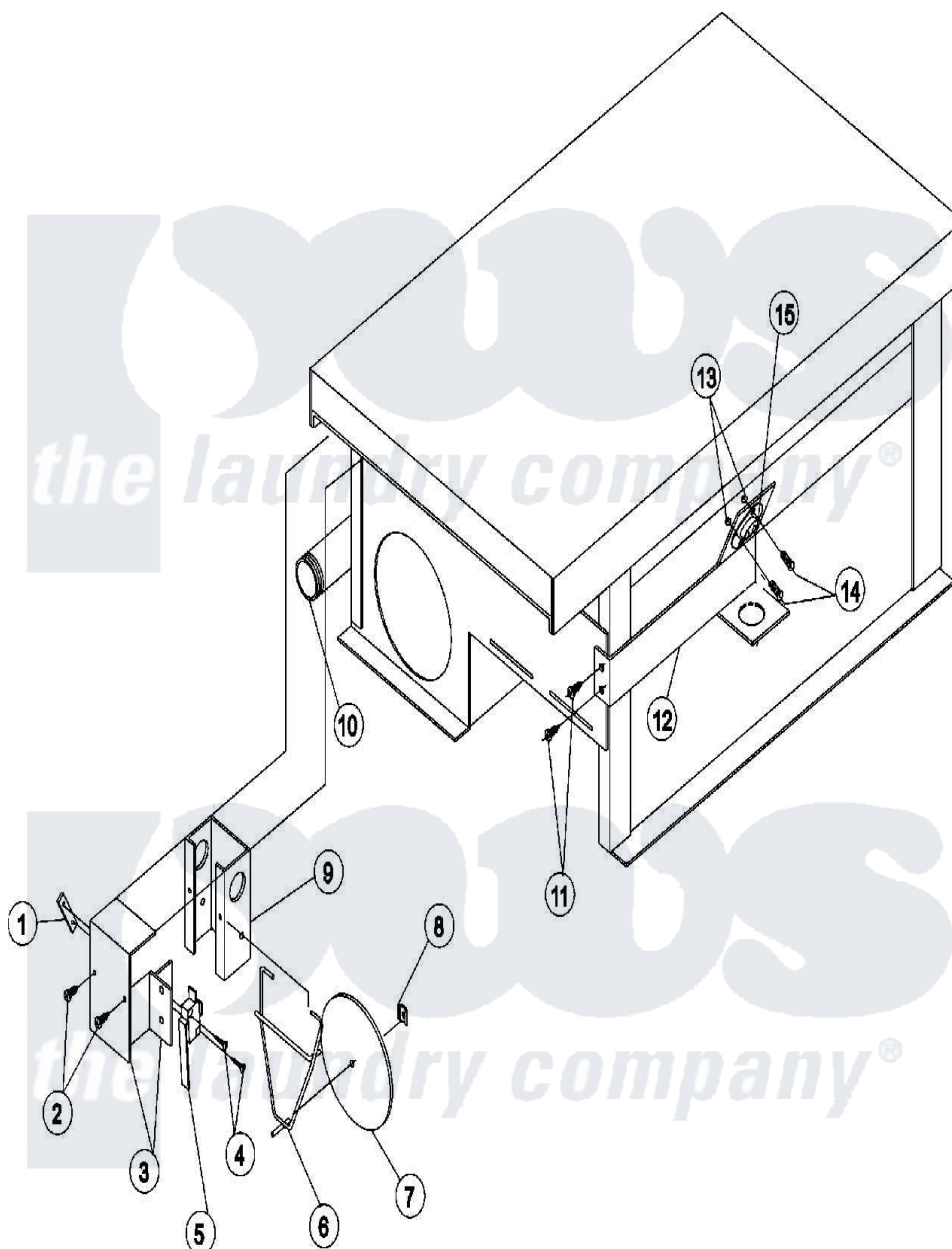

Maytag MDG30PNHWQ 14 - SAIL SWITCH/HI LIMIT

Maytag [Commercial Maytag MDG30PNHWQ Dryer Parts](#) Parts Diagram 14 - SAIL SWITCH/HI LIMIT
 Click on the part number to view part

Item	Original Part Number	Replaced By	Status	Part Description
000	A000000			Order Part From American Dryer Phone No.508-678-9000
001	A154004	154004		Tinnerman
002	A150300	5307527001		Switch
003	A802799	802799		Sail Sw.bo
004	A150303	150303		4 X 3 4 P
005	A122200	122200		Sail Switch
006	A105500	W10146641		Std Sail S
007	A319202	W10146866		Sail Switch
008	A154002	154002		1 8 Push O
009	A802800	802800		Sail Switch
"	A802801	802801		Sail Switch
010	A142818			Nipple, B.I.
011	A150300	5307527001		Switch
012	A319704	WB4X122		Medallion
013	A151000	WH12X195		Switch Assembly
014	A150001	150001		6-32 X 1 2