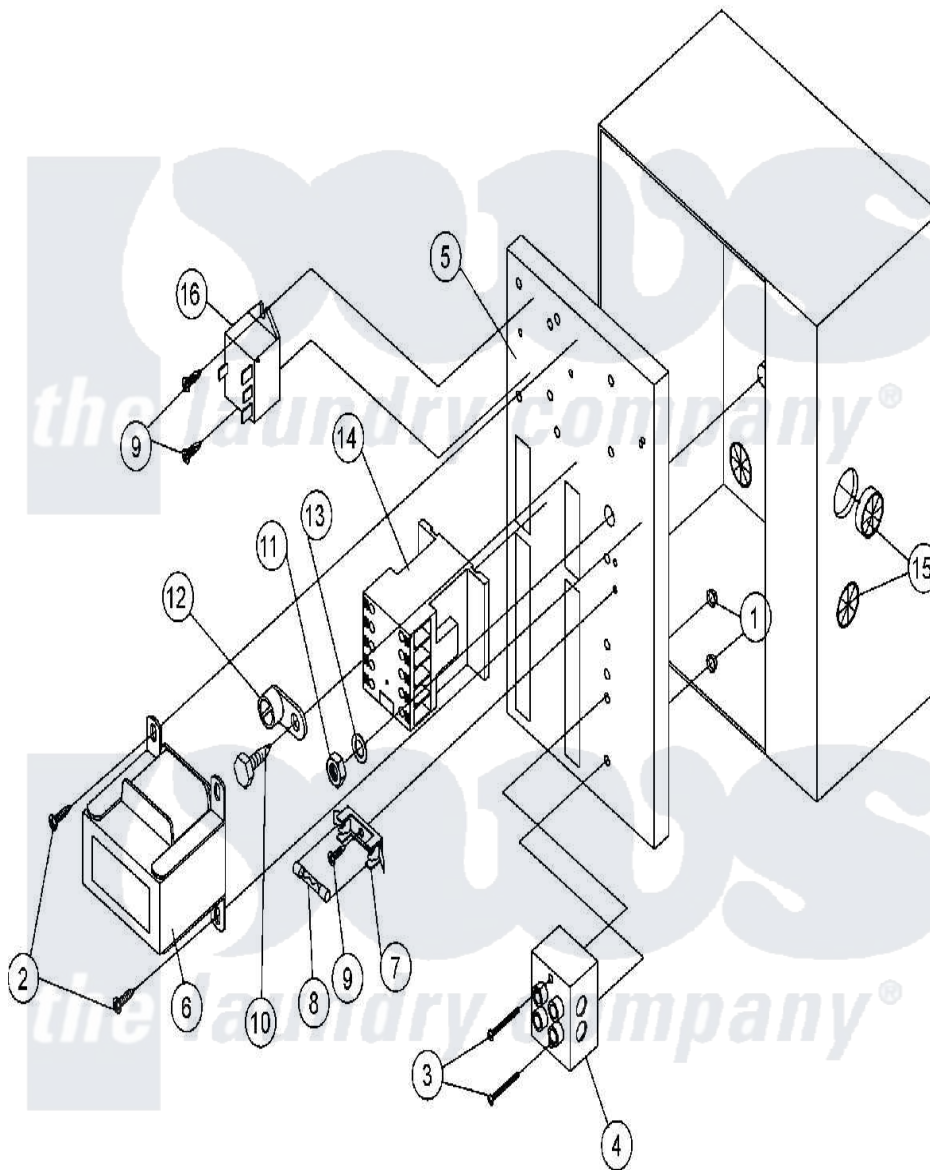

# Maytag MDG30PNHWQ 16 - REAR ELECTRIC PANEL

Maytag Commercial Maytag MDG30PNHWQ Dryer Parts Parts Diagram 16 - REAR ELECTRIC PANEL  
 Click on the part number to view part

Item	Original Part Number	Replaced By	Status	Part Description
000	<a href="#">A000000</a>			Order Part From American Dryer Phone No.508-678-9000
001	A151000	<a href="#">WH12X195</a>		Switch Assembly
002	A150300	<a href="#">5307527001</a>		Switch
003	A150008	<a href="#">150008</a>		6-32 X 1 1
004	A120716	<a href="#">8191125</a>		Footlevel
005	A322812	<a href="#">322812</a>		Backelect
"	<a href="#">A822796</a>			Panel, Rear Elec. Complete
006	A830151	<a href="#">W10147416</a>		MLG S55-82
007	A136008	<a href="#">136008</a>		Fuse Block
008	A136057	<a href="#">W10146739</a>		0.5 A 250
009	A150301	<a href="#">150301</a>		8-18 X 7
010	A150297	<a href="#">150297</a>		10x1 2 He
011	A152004	<a href="#">8182933</a>		Nut, Hex
012	A121010	<a href="#">121010</a>		14-4 Termi
013	A153002	<a href="#">8182939</a>		Washer, Lock
014	A132495	<a href="#">132495</a>		K-Line 3PH