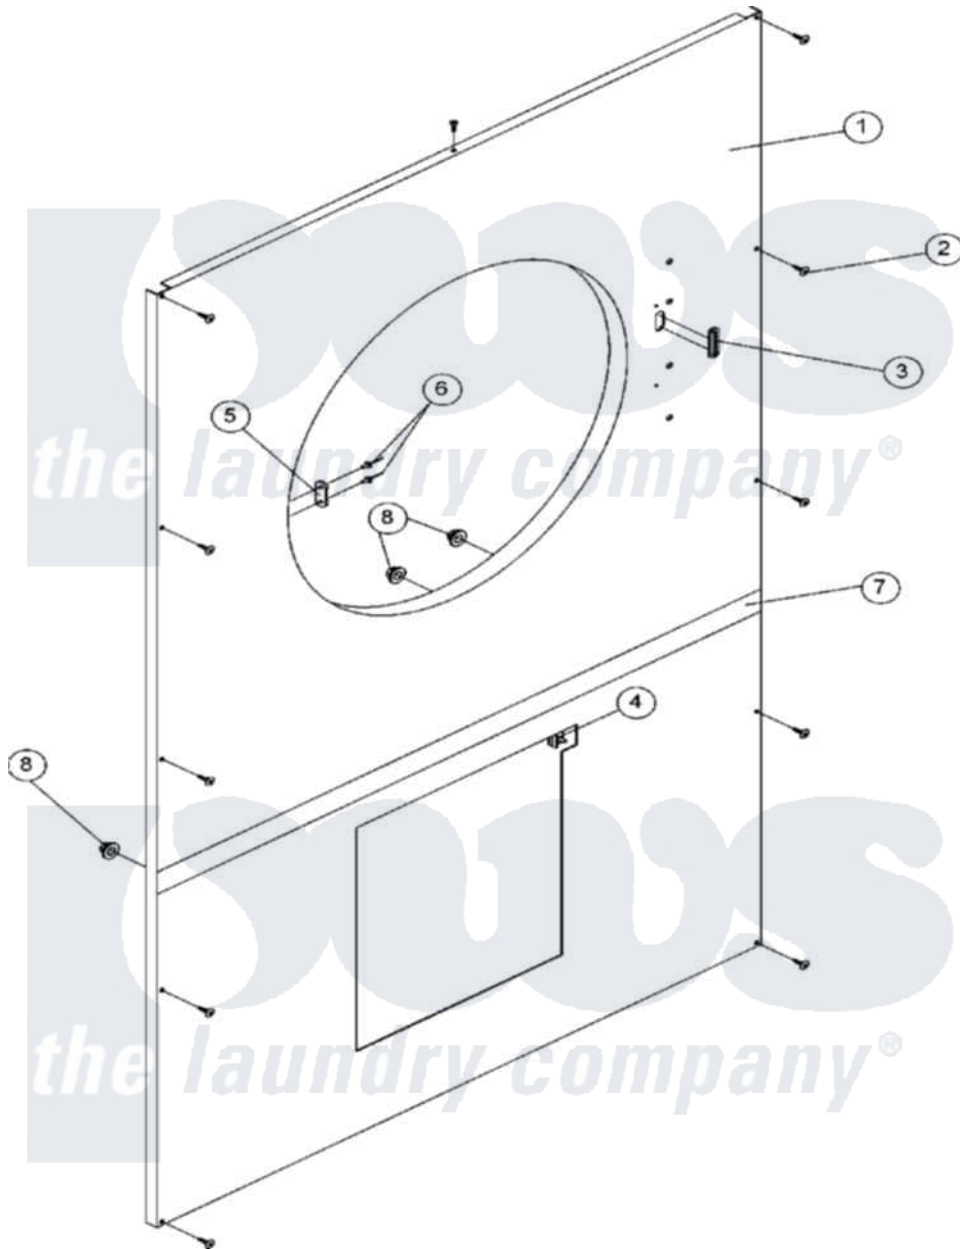

Maytag MDG30PNHWW 04 - FRONT PANEL

Maytag [Commercial Maytag MDG30PNHWW Dryer Parts](#) Parts Diagram 04 - FRONT PANEL
 Click on the part number to view part

Item	Original Part Number	Replaced By	Status	Part Description
000	A000000			Order Part From American Dryer Phone No.508-678-9000
001	A883483	883483		Bisque Mayt
"	A883484	883484		White Mayt
002	A150313	150313		10-16 X 1
003	A121405	121405		Rubber Gro
004	A122002	W10146710		Spst Door
005	A170330		Not Available	LATCH, DOOR (FRICTION)
006	A154215	154215		5 32 X 1 4
007	A883715			Trim, Front Panel Blk
008	A152014	152014		1 4-20 Ser