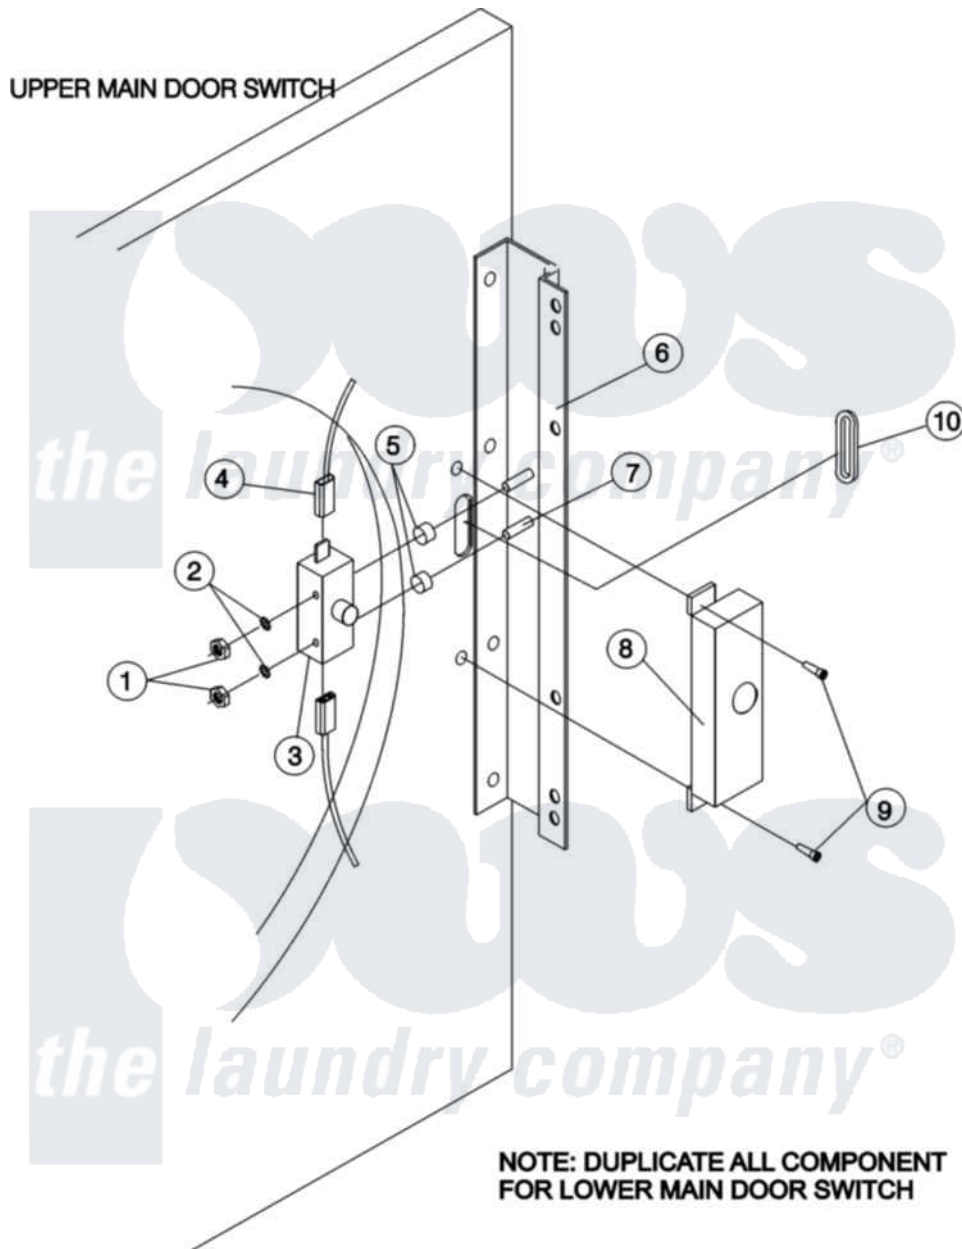

Maytag MDG30PNHWW 05 - DOOR SWITCH

Maytag [Commercial Maytag MDG30PNHWW Dryer Parts](#) Parts Diagram 05 - DOOR SWITCH
 Click on the part number to view part

Item	Original Part Number	Replaced By	Status	Part Description
000	A000000			Order Part From American Dryer Phone No.508-678-9000
001	A152013	152013		6-32 Hex N
002	A153008	153008		6 Split L
003	A137005	W10146741		SDS Door S
004	A121028	121028		1 4 X.032
005	A154281	154281		3 8 Stand
006	A801524		Not Available	BLACK DOOR HINGE
007	A153576	153576		6-32 X 1
008	A881246	W10148254		Main Door
009	A150201	150201		10-32 X 1
010	A121405	121405		Rubber Gro