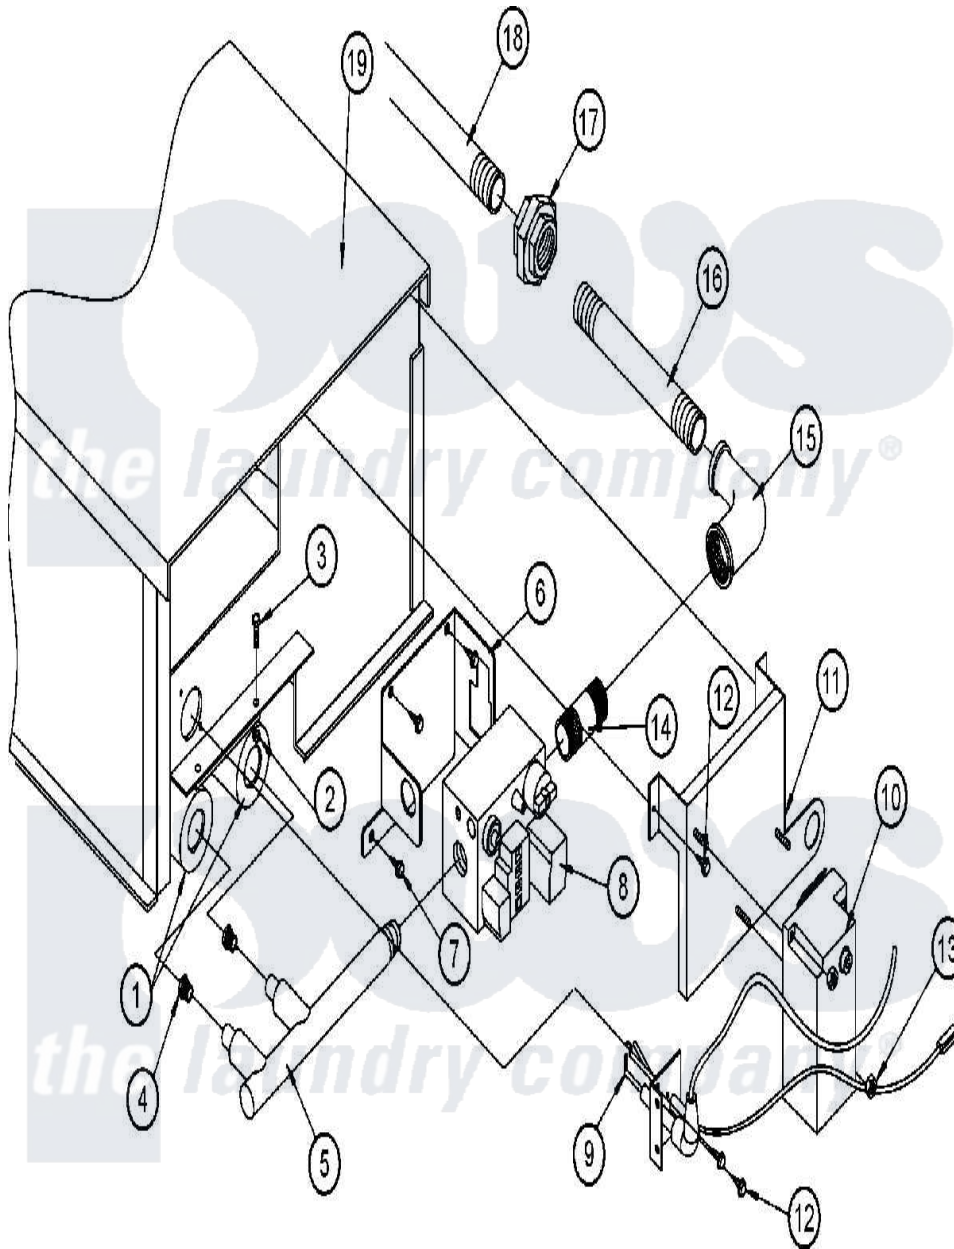

Maytag MDG30PNHWW 13 - GAS BURNER

Maytag [Commercial Maytag MDG30PNHWW Dryer Parts](#) Parts Diagram 13 - GAS BURNER
 Click on the part number to view part

Item	Original Part Number	Replaced By	Status	Part Description
000	A000000			Order Part From American Dryer Phone No.508-678-9000
001	A141105	W10146749		Large Gas
002	A151001	W10146764		8-32 Pal N
003	A150108	150108		8-32 X 1 2
004	A140806	W10146747		Burner Ori
"	A140820	140820		Burner Ori
005	A141230		Not Available	1/2" DSI MANIFOLD (2 PORT)
006	A318714	318714		Brkt For H
007	A150309	W10146761		10-16 X 1
008	A128927		Not Available	VALVE, GAS (REDUNDANT) (1/2" 24 VAC, NATURAL GAS)
"	A880960	W10148110		1 2 24V D
009	A809307		Not Available	IGNITOR-PROBE
010	A801048		Not Available	MODULE, DIRECT SPARK ING

011	A810030	810030	Mounting Plate-Lower
012	A150300	5307527001	Switch
013	A152013	152013	6-32 Hex N
014	A142700		Not Available 1/2`` CLOSE NIPPLE
015	A142500	142500	1 2-90 DEG
016	A142800		Pipe, 1/2 " X 18" B.I.
017	A142600	142600	1 2 Black
018	A142818		Nipple, B.I.
019	A817060	817060	ADG-30V NA
"	A817061		Burner Box Complete
"	A850858	850858	Ad-30-50-3
"	A883321	W10148910	Mdg-30V LP