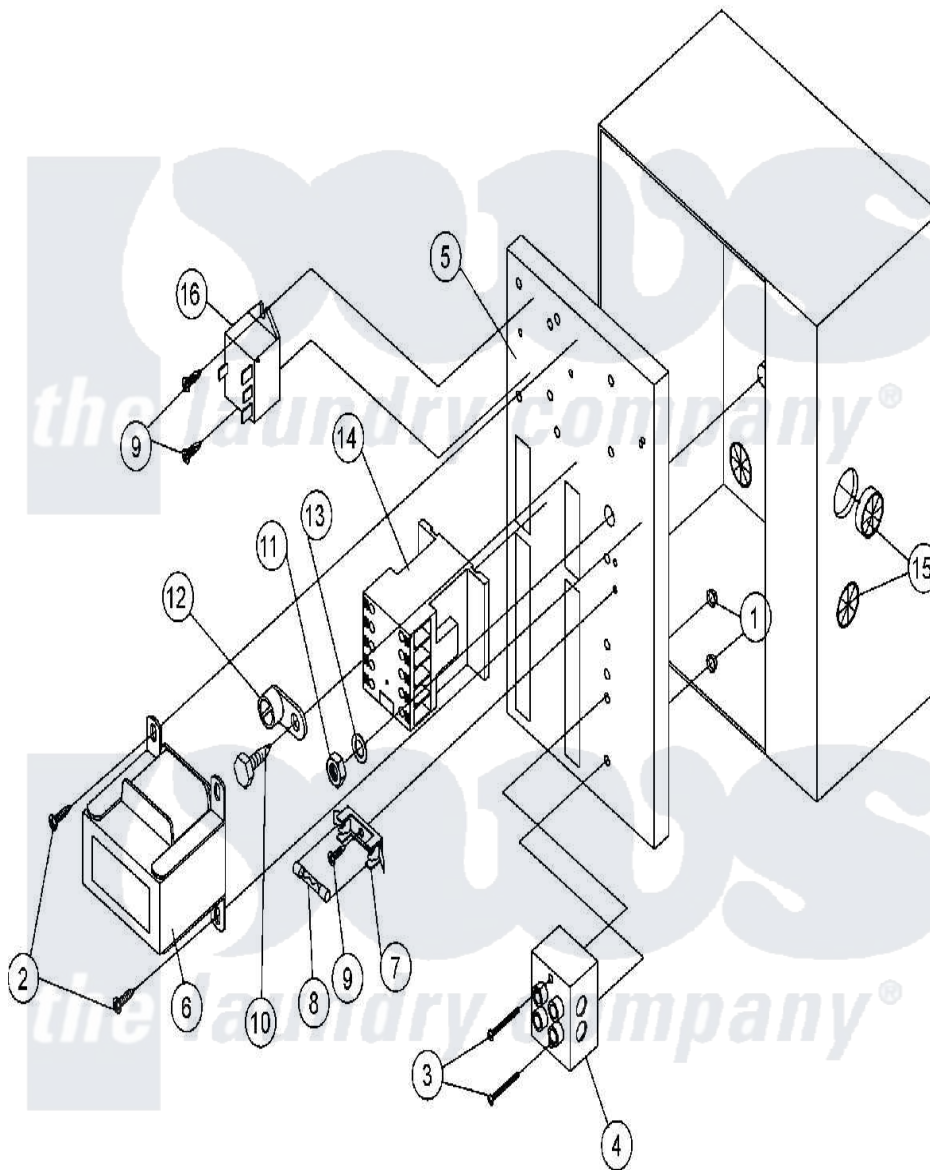

Maytag MDG30PNHWW 16 - REAR ELECTRIC PANEL

Maytag [Commercial Maytag MDG30PNHWW Dryer Parts](#) Parts Diagram 16 - REAR ELECTRIC PANEL
 Click on the part number to view part

Item	Original Part Number	Replaced By	Status	Part Description
000	A000000			Order Part From American Dryer Phone No.508-678-9000
001	A151000	WH12X195		Switch Assembly
002	A150300	5307527001		Switch
003	A150008	150008		6-32 X 1 1
004	A120716	8191125		Footlevel
005	A322812	322812		Backelect
"	A822796			Panel, Rear Elec. Complete
006	A830151	W10147416		MLG S55-82
007	A136008	136008		Fuse Block
008	A136057	W10146739		0.5 A 250
009	A150301	150301		8-18 X 7
010	A150297	150297		10x1 2 He
011	A152004	8182933		Nut, Hex
012	A121010	121010		14-4 Termi
013	A153002	8182939		Washer, Lock
014	A132495	132495		K-Line 3PH