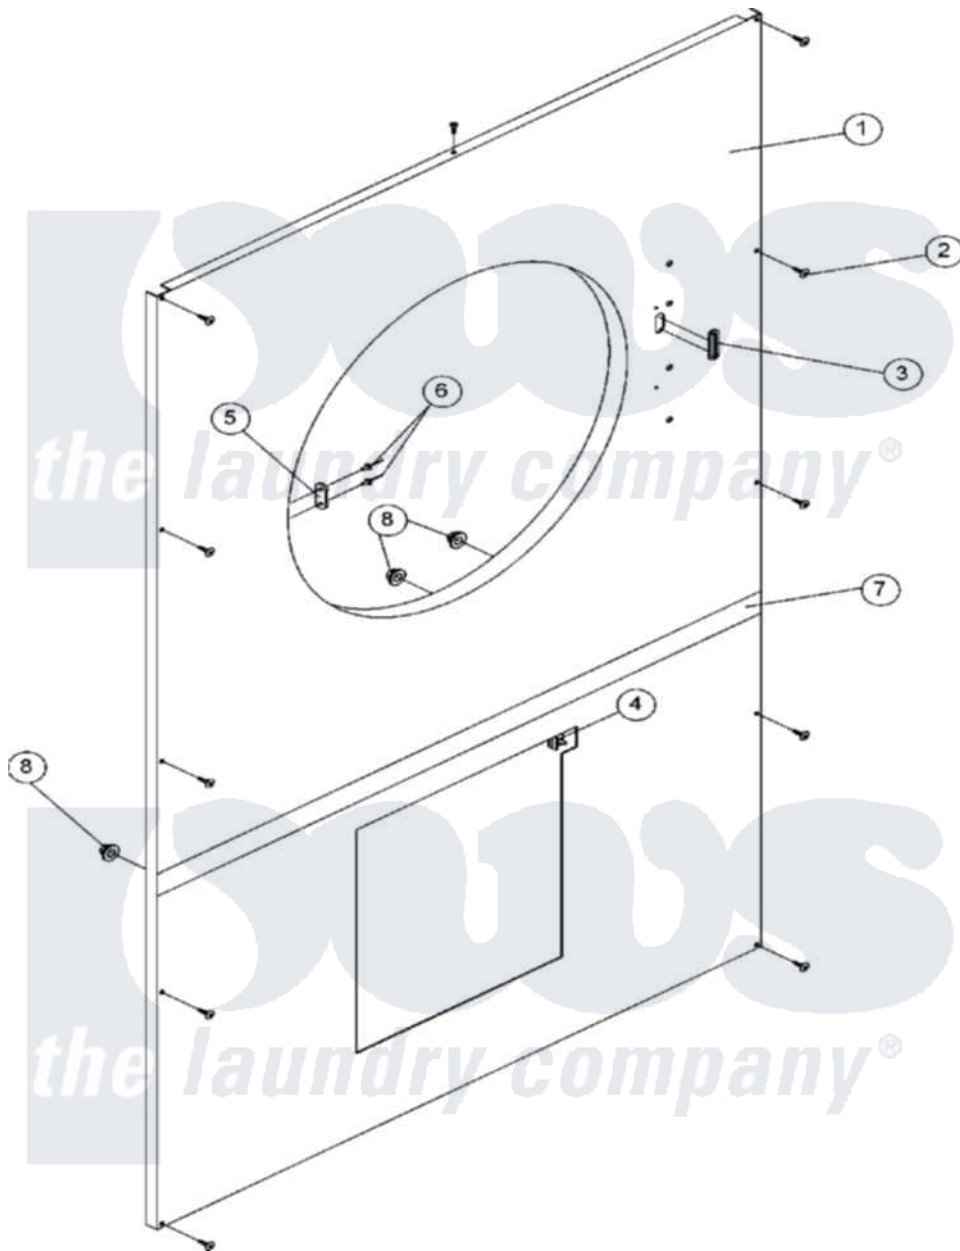

Maytag MDG30PNVWQ 04 - FRONT PANEL

Maytag [Commercial Maytag MDG30PNVWQ Dryer Parts](#) Parts Diagram 04 - FRONT PANEL
 Click on the part number to view part

Item	Original Part Number	Replaced By	Status	Part Description
000	A000000			Order Part From American Dryer Phone No.508-678-9000
001	A883483	883483		Bisque May
"	A883484	883484		White Mayt
002	A150313	150313		10-16 X 1
"	A150318	150318		25IP Stick
003	A121405	121405		Rubber Gro
004	A122002	W10146710		Spst Door
005	A170330		Not Available	LATCH, DOOR (FRICTION)
006	A154215	154215		5 32 X 1 4
007	A883482			Trim, Front Panel Blk
008	A152014	152014		1 4-20 Ser