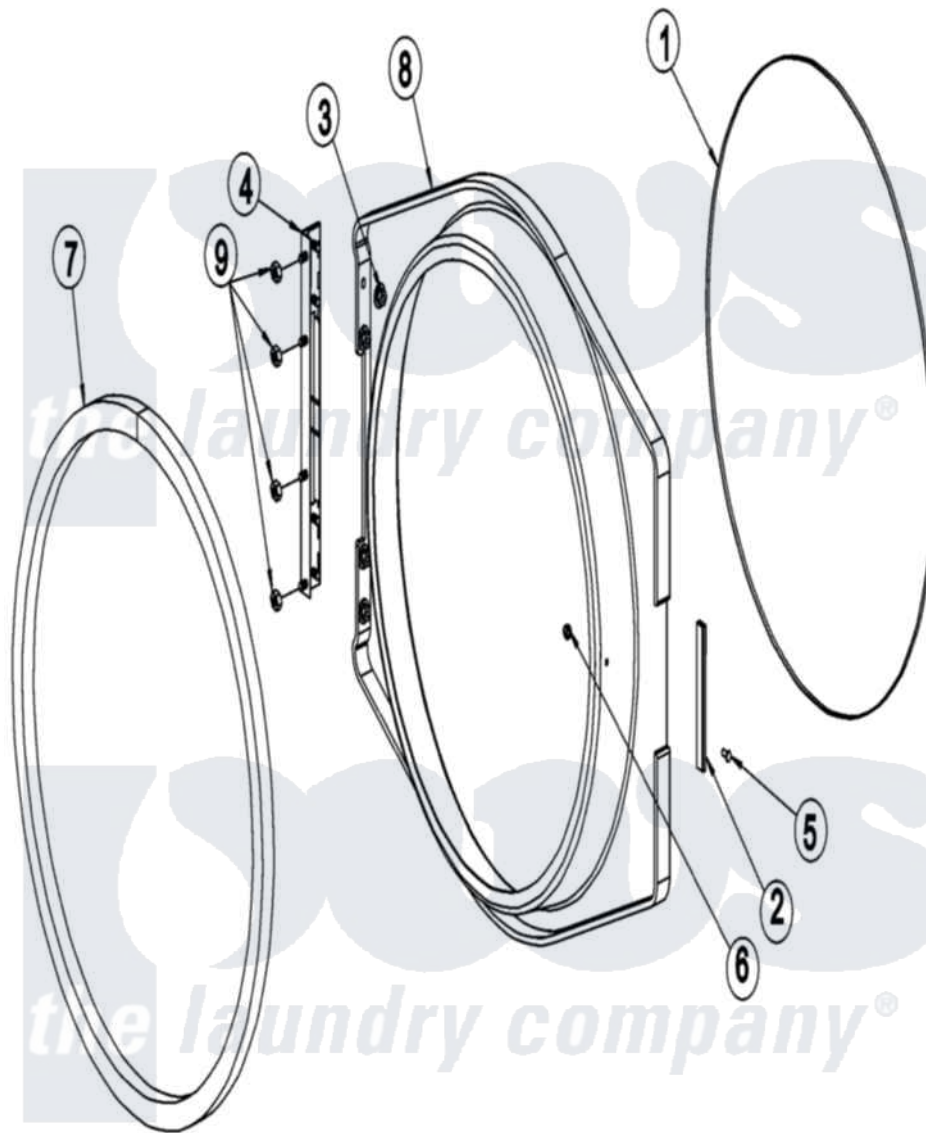

# Maytag MDG30PNVWQ 06 - MAIN DOOR

Maytag Commercial Maytag MDG30PNVWQ Dryer Parts Parts Diagram 06 - MAIN DOOR  
 Click on the part number to view part

| Item | Original Part Number    | Replaced By               | Status        | Part Description                                     |
|------|-------------------------|---------------------------|---------------|--|
| 000  | <a href="#">A000000</a> |                           |               | Order Part From American Dryer Phone No.508-678-9000 |
| 001  | A102210                 | <a href="#">102210</a>    |               | 20 7 16 D  |
| 002  | A102328                 | <a href="#">102328</a>    |               | 37 64 Wide   |
| 003  | A152014                 | <a href="#">152014</a>    |               | 1 4-20 Ser   |
| 004  | A801524                 |                           | Not Available | BLACK DOOR HINGE                                     |
| 005  | A150120                 | <a href="#">150120</a>    |               | 10-32 x 7 16   |
| 006  | A151010                 | <a href="#">151010</a>    |               | 10-32 HI-C   |
| 007  | A102349                 |                           | Not Available | GASKET, DOOR (69 1/2")                               |
| 008  | A882991                 | <a href="#">W10148763</a> |               | Formed Bla   |
| 009  | A152014                 | <a href="#">152014</a>    |               | 1 4-20 Ser   |