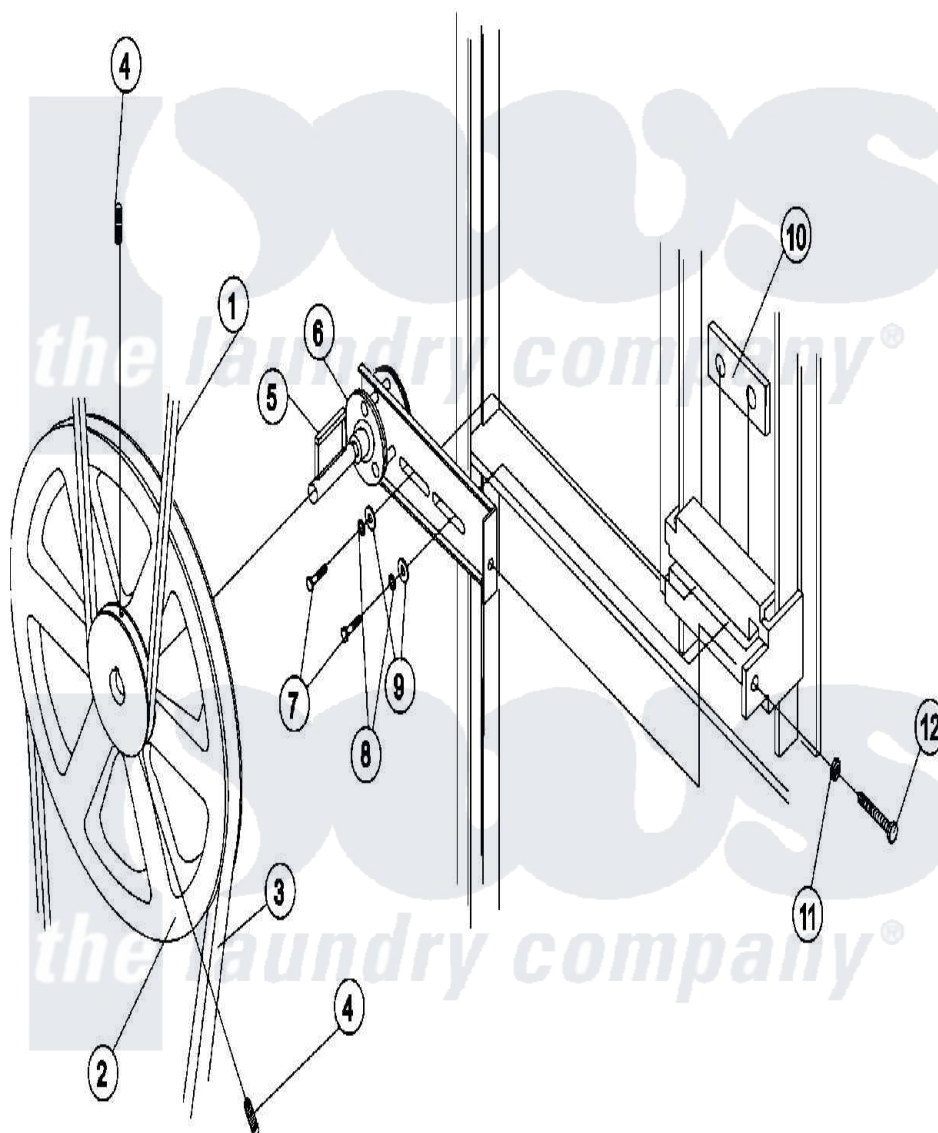

Maytag MDG30PNVWQ 12 - IDLER BEARING

Maytag [Commercial Maytag MDG30PNVWQ Dryer Parts](#) Parts Diagram 12 - IDLER BEARING
 Click on the part number to view part

Item	Original Part Number	Replaced By	Status	Part Description
000	A000000			Order Part From American Dryer Phone No.508-678-9000
001	A100100	W10146547		5I-660 V-B
002	A101129	W10146631		9 X 2-1 2
003	A100105	W10146552		4I520 V be
004	A154301	154301		5 16-18 X
005	A100705	100705		3 16 X 3
006	A882576	882576		Std. Steel
007	A150617	150617		3 8-16 X 1
008	A153005	153005		3 8 Split
009	A153004	153004		3 8 X 1
010	A801009	801009		Idler Squa
011	A152004	8182933		Nut, Hex
012	A150509	150509		5 16-18 X