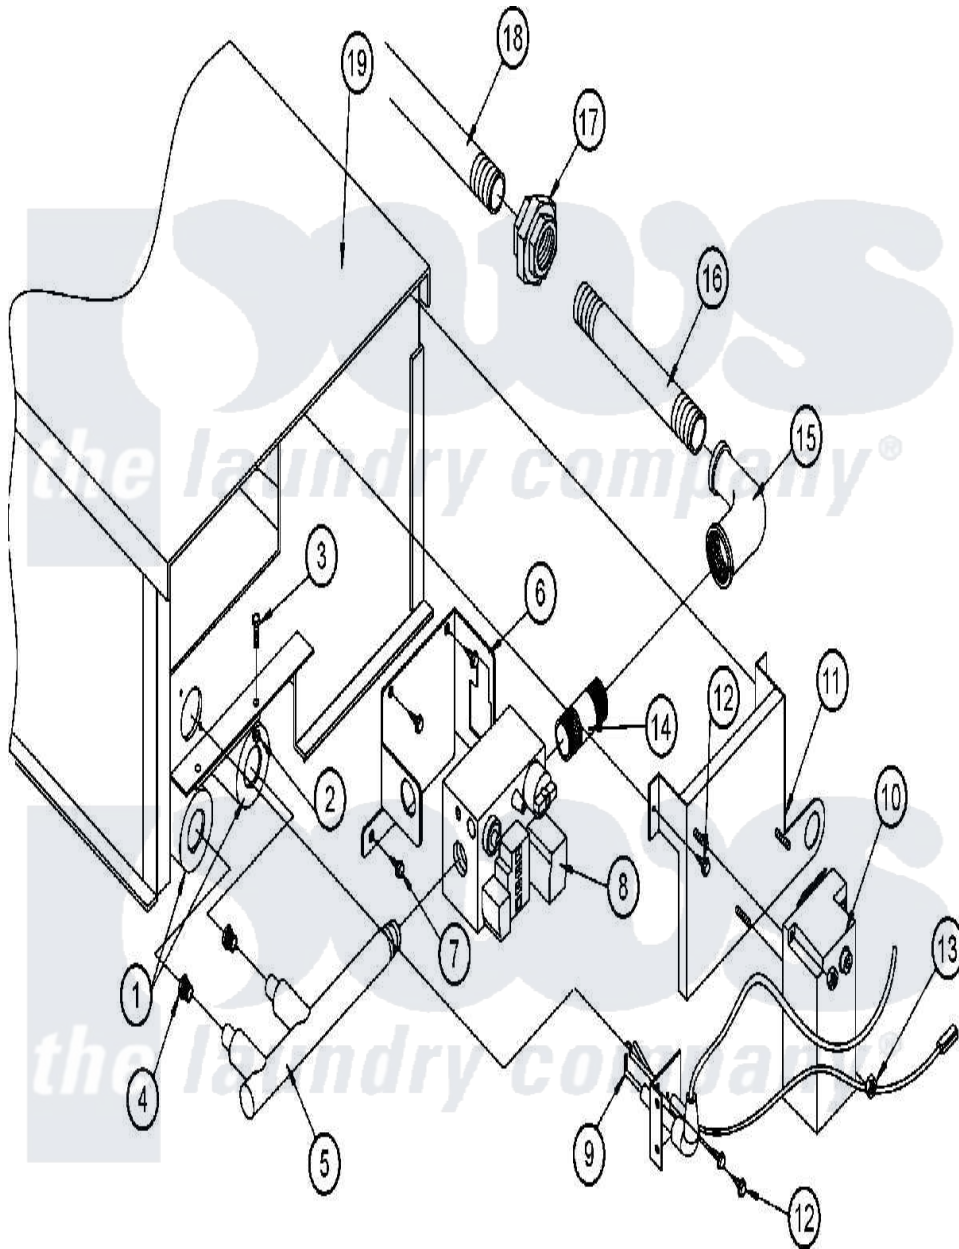

Maytag MDG30PNVWQ 13 - GAS BURNER

Maytag Commercial Maytag MDG30PNVWQ Dryer Parts Parts Diagram 13 - GAS BURNER
 Click on the part number to view part

Item	Original Part Number	Replaced By	Status	Part Description
000	A000000			Order Part From American Dryer Phone No.508-678-9000
001	A141105	W10146749		Large Gas
002	A151001	W10146764		8-32 Pal N
003	A150108	150108		8-32 X 1 2
004	A140806	W10146747		Burner Ori
"	A140820	140820		Burner Ori
005	A141230		Not Available	1/2" DSI MANIFOLD (2 PORT)
006	A318714	318714		Brkt For H
007	A150309	W10146761		10-16 X 1
008	A128927		Not Available	VALVE, GAS (REDUNDANT) (1/2" 24 VAC, NATURAL GAS)
"	A880960	W10148110		1 2 24V D
009	A809307		Not Available	IGNITOR-PROBE
010	A801048		Not Available	MODULE, DIRECT SPARK ING

011	A810030	810030	Mounting Plate-Lower
012	A150300	5307527001	Switch
013	A152013	152013	6-32 Hex N
014	A142700		Not Available 1/2`` CLOSE NIPPLE
015	A142500	142500	1 2-90 DEG
016	A142800		Pipe, 1/2 " X 18" B.I.
017	A142600	142600	1 2 Black
018	A142818		Nipple, B.I.
019	A817060	817060	ADG-30V NA
"	A817061		Burner Box Complete
"	A850858	850858	Ad-30-50-3
"	A883321	W10148910	Mdg-30V LP