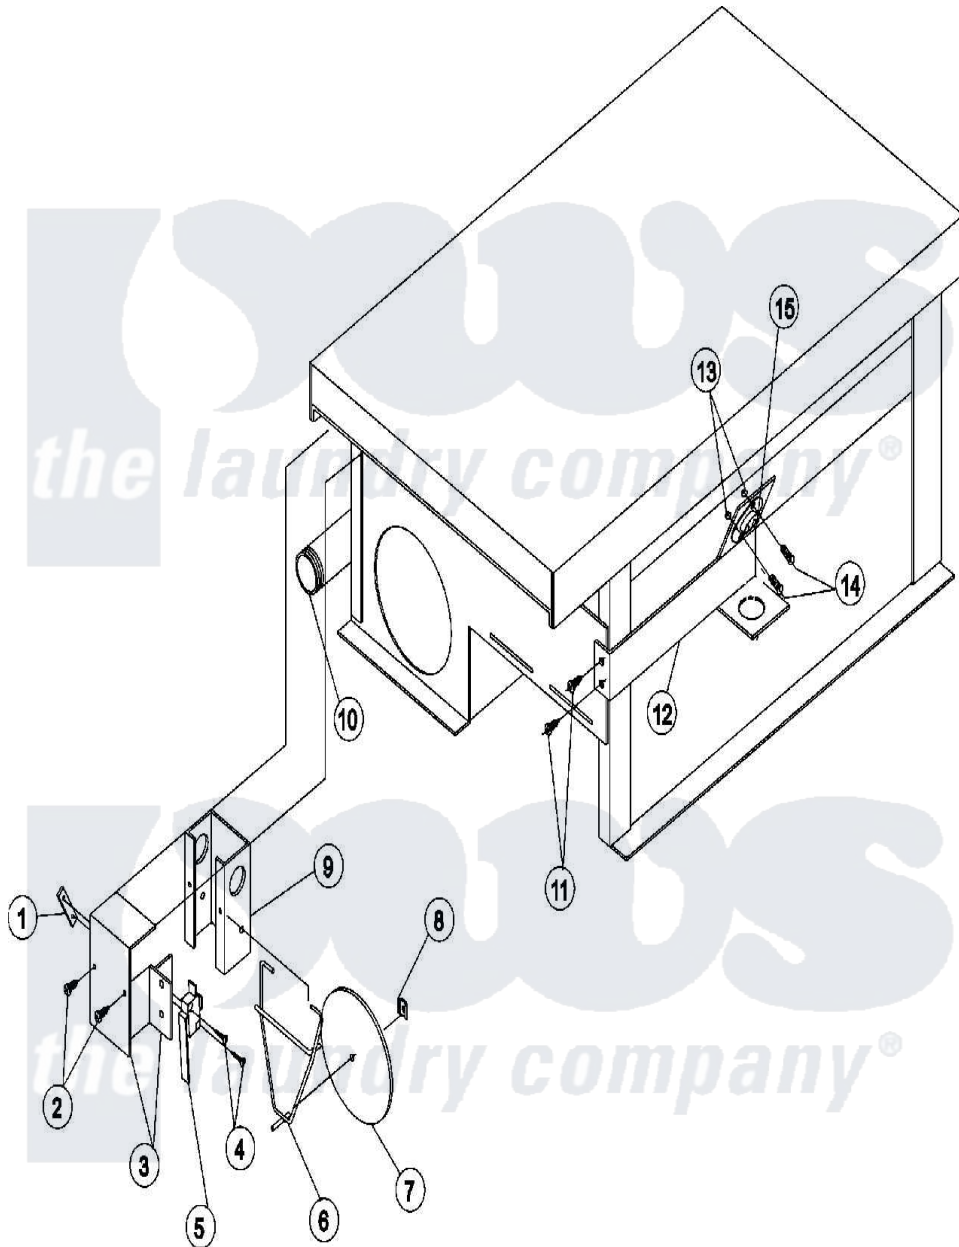

Maytag MDG30PNVWQ 14 - SAIL SWITCH/HI LIMIT

Maytag [Commercial Maytag MDG30PNVWQ Dryer Parts](#) Parts Diagram 14 - SAIL SWITCH/HI LIMIT
 Click on the part number to view part

Item	Original Part Number	Replaced By	Status	Part Description
000	A000000			Order Part From American Dryer Phone No.508-678-9000
001	A154004	154004		Tinnerman
002	A150300	5307527001		Switch
003	A802799	802799		Sail Sw.bo
004	A150303	150303		4 X 3 4 P
005	A122200	122200		Sail Switch
006	A105500	W10146641		Std Sail S
007	A319202	W10146866		Sail Switch
008	A154002	154002		1 8 Push O
009	A802800	802800		Sail Switch
"	A802801	802801		Sail Switch
010	A142818			Nipple, B.I.
011	A150300	5307527001		Switch
012	A319704	WB4X122		Medallion
013	A151000	WH12X195		Switch Assembly
014	A150001	150001		6-32 X 1 2