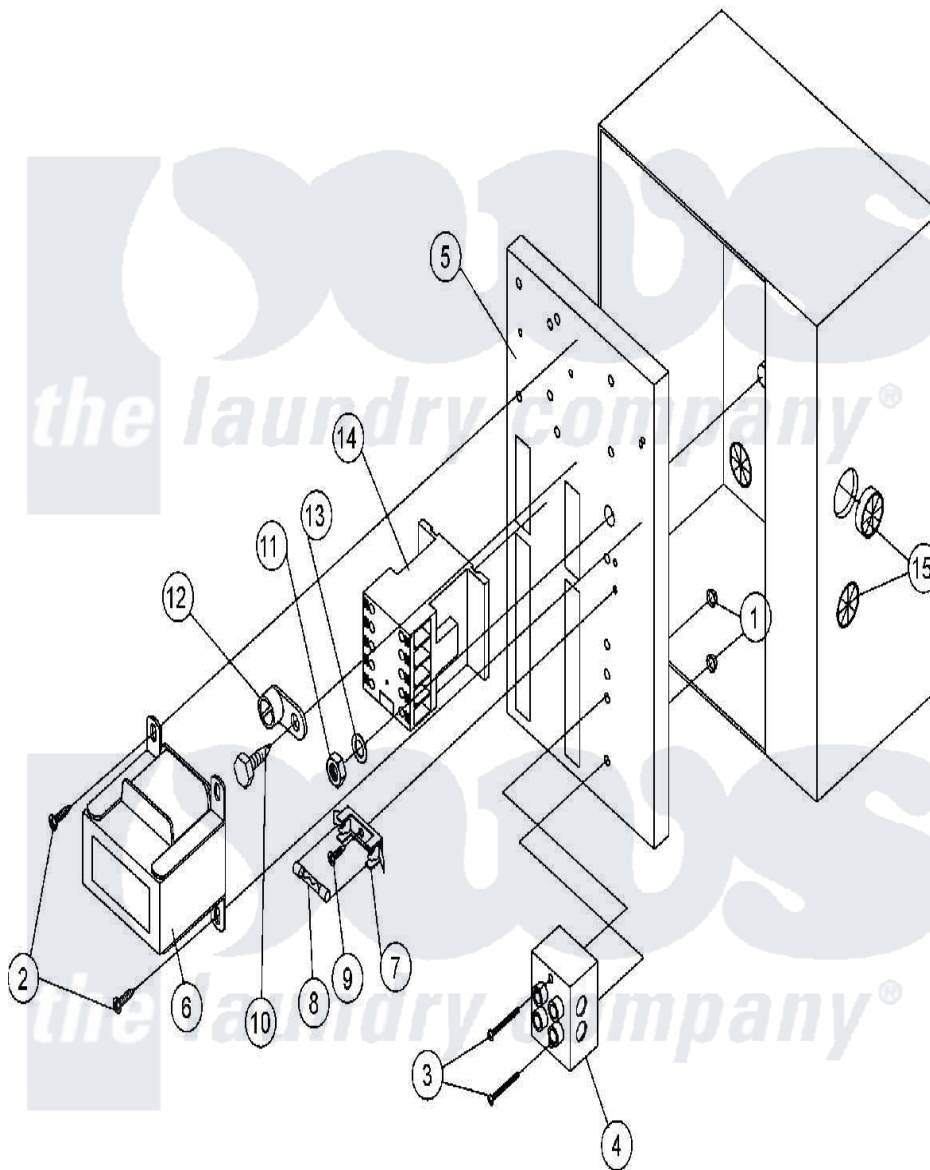

Maytag MDG30PNVWQ 16 - REAR ELECTRIC PANEL

Maytag Commercial Maytag MDG30PNVWQ Dryer Parts Parts Diagram 16 - REAR ELECTRIC PANEL
 Click on the part number to view part

Item	Original Part Number	Replaced By	Status	Part Description
000	A000000			Order Part From American Dryer Phone No.508-678-9000
001	A151000	WH12X195		Switch Assembly
002	A150300	5307527001		Switch
003	A150008	150008		6-32 X 1 1
004	A120716	8191125		Footlevel
005	A322817			Plate, Back
"	A882662			Panel, Rear Elec. Complete
006	A882652	W10148697		Ad-25-30-5
007	A136008	136008		Fuse Block
008	A136049	136049		0.75A 25
009	A150301	150301		8-18 X 7
010	A150297	150297		10x1 2 He
011	A152004	8182933		Nut, Hex
012	A121010	121010		14-4 Termi
013	A153002	8182939		Washer, Lock
014	A132495	132495		K-Line 3PH