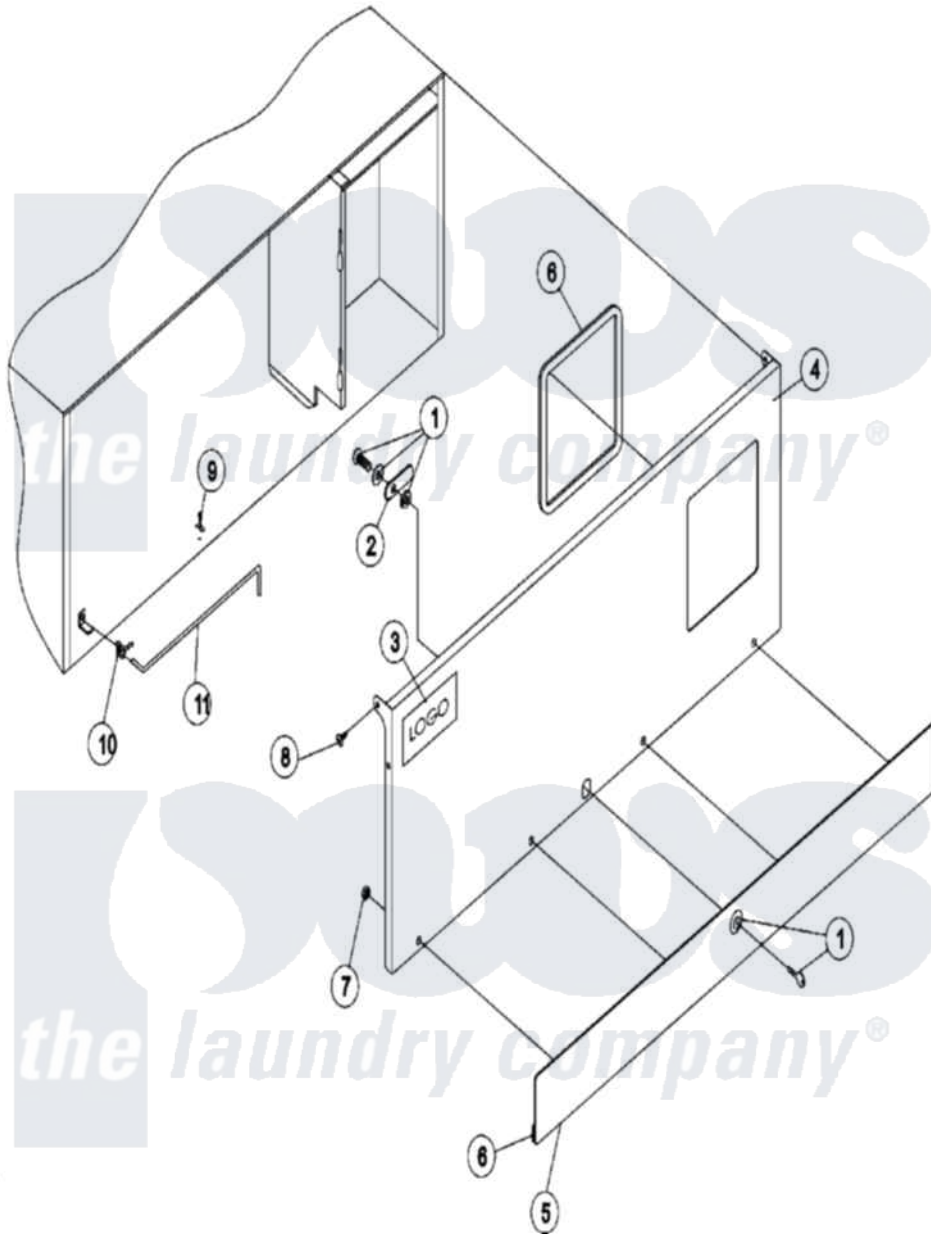

Maytag MDG30PNVWW 01 - CONTROL DOOR

Maytag Commercial Maytag MDG30PNVWW Dryer Parts Parts Diagram 01 - CONTROL DOOR
 Click on the part number to view part

Item	Original Part Number	Replaced By	Status	Part Description
000	A000000			Order Part From American Dryer Phone No.508-678-9000
001	A160017		Not Available	LOCK, SPECIAL DUMMY
002	A160016	160016		1 1/4 Str
003	A112353			Logo
004	A883477	883477		White 25-3
"	A883478	883478		Bisque 25-
005	A883476	883476		Blk 25-50V
006	A117604	117604		1 8 Thk X
007	A152014	152014		1 4-20 Ser
008	A150317	150317		10-16 X 3
009	A102603	102603		Richco Con
010	A102601		Not Available	CLIP, RETAINER (CONTROL DOOR ROD)
011	A102502	102502		12.625 Con