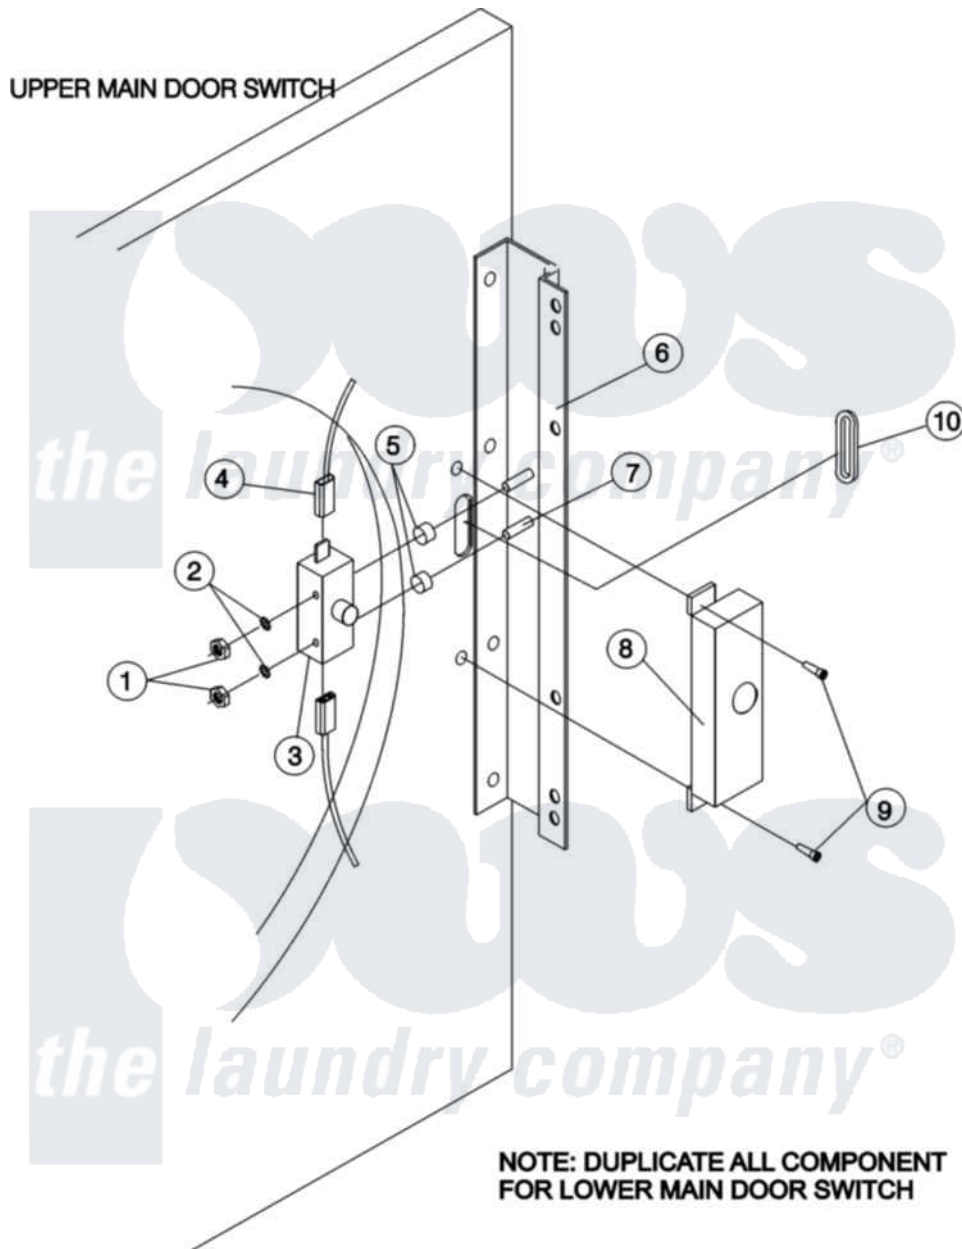

Maytag MDG30PNVWW 05 - DOOR SWITCH

Maytag [Commercial Maytag MDG30PNVWW Dryer Parts](#) Parts Diagram 05 - DOOR SWITCH
 Click on the part number to view part

Item	Original Part Number	Replaced By	Status	Part Description
000	A000000			Order Part From American Dryer Phone No.508-678-9000
001	A152013	152013		6-32 Hex N
002	A153008	153008		6 Split L
003	A137005	W10146741		SDS Door S
004	A121028	121028		1 4 X.032
005	A154281	154281		3 8 Stand
006	A801524		Not Available	BLACK DOOR HINGE
007	A153576	153576		6-32 X 1
008	A881246	W10148254		Main Door
009	A150201	150201		10-32 X 1
010	A121405	121405		Rubber Gro