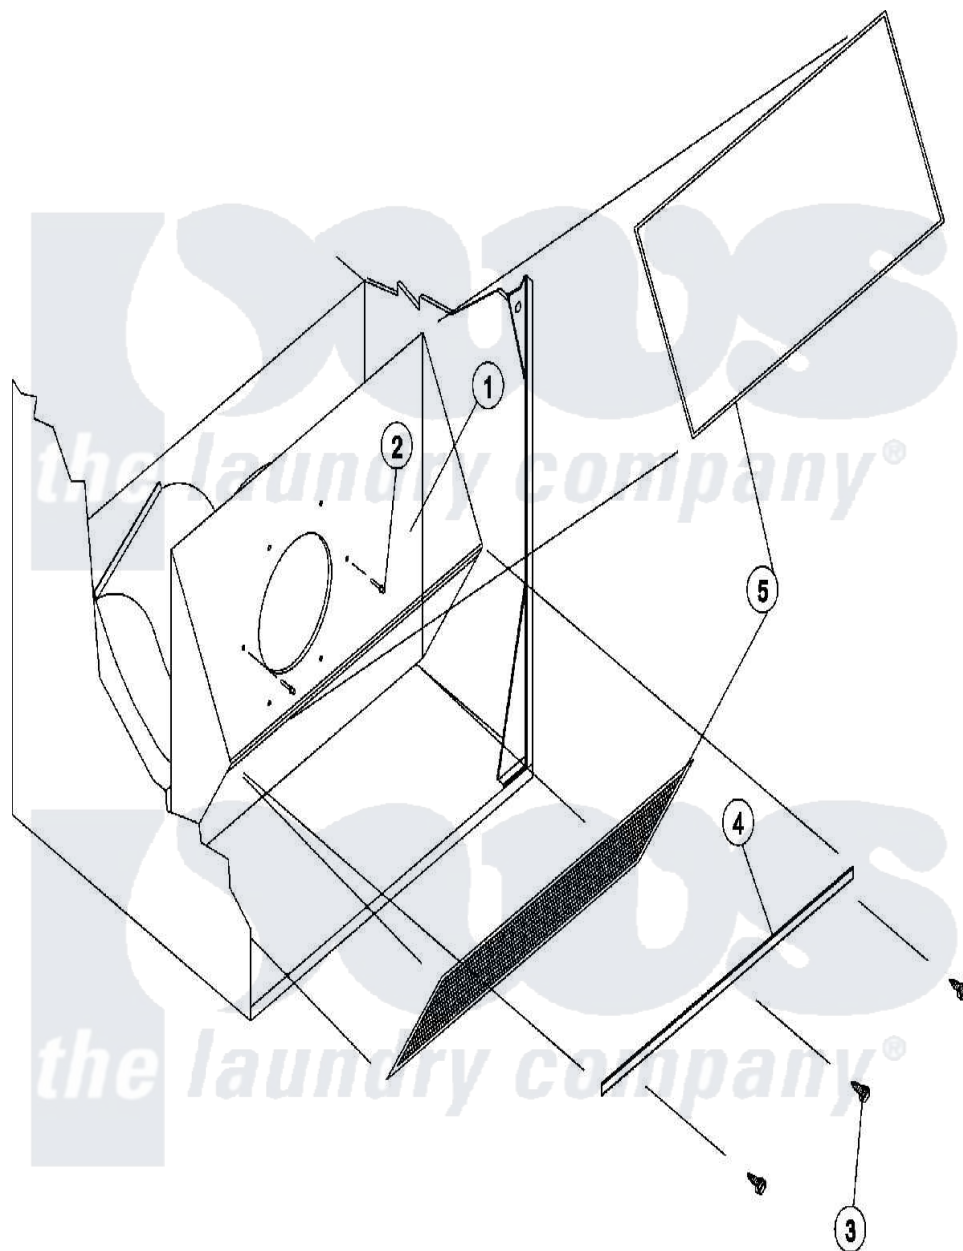

Maytag MDG30PNVWW 08 - LINT TRAP

Maytag [Commercial Maytag MDG30PNVWW Dryer Parts](#) Parts Diagram 08 - LINT TRAP
 Click on the part number to view part

Item	Original Part Number	Replaced By	Status	Part Description
000	A000000			Order Part From American Dryer Phone No.508-678-9000
001	A800401	W10147049		AD25V 30V-
"	A800443	800443		AD25V 30V-
002	A154200	154200		5 32 RIVE
003	A150300	5307527001		Switch
004	A304100	304100		SM LINT TR
005	A800500	800500		Screen, Lint