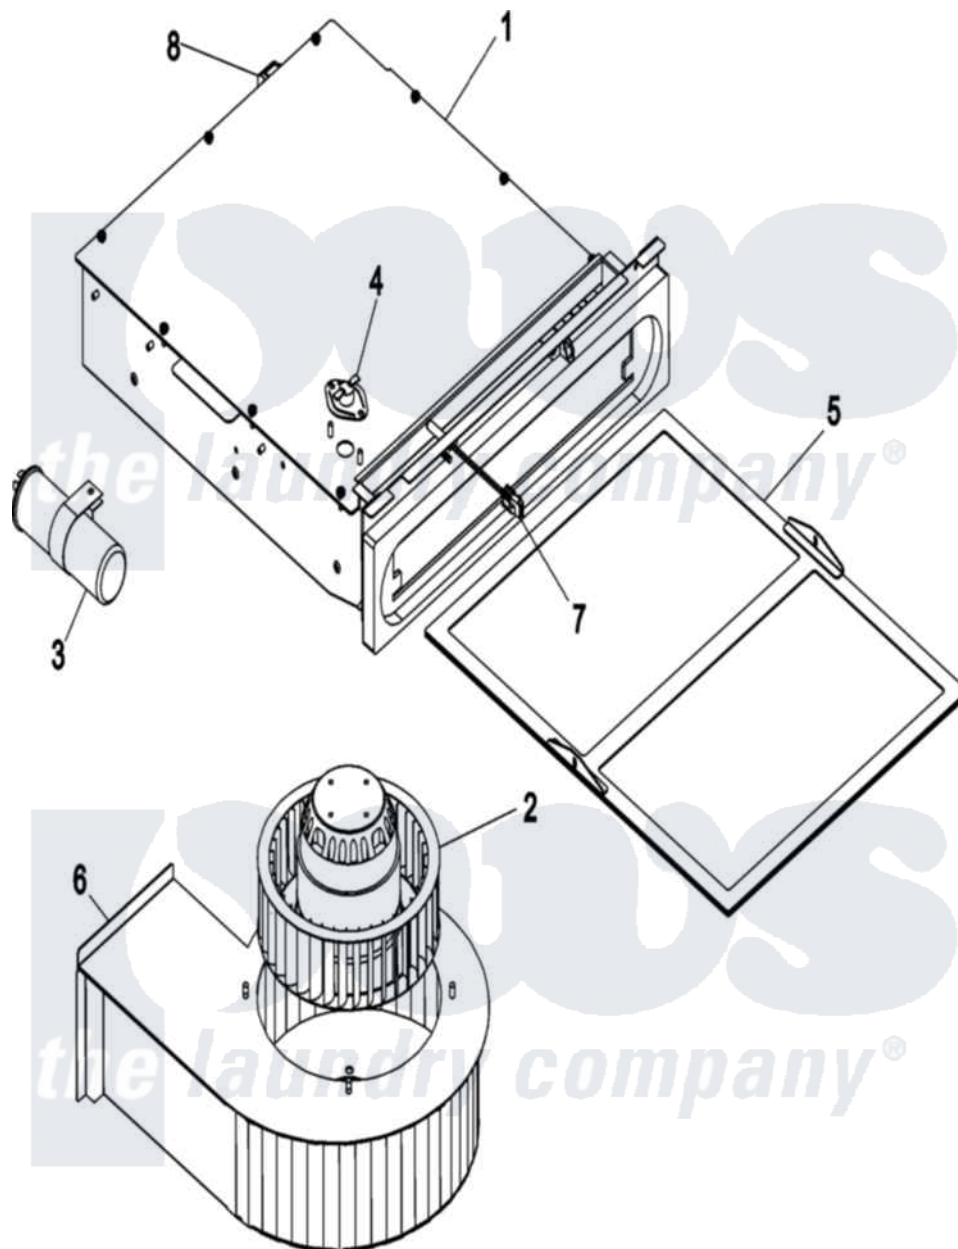

Maytag MDG31PDAWS 04 - BLOWER

Maytag [Commercial Maytag MDG31PDAWS Dryer Parts](#) Parts Diagram 04 - BLOWER
 Click on the part number to view part

Item	Original Part Number	Replaced By	Status	Part Description
001	A819193	W10147269		SI-31 PH8
002	A819185	W10147263		SL31-3131
003	A100639	100639		32MFD Capa
004	A130119	W10149306		L190 Temp
005	A319409	319409		SL3131 2nd
"	A819526	819526		SL3131 2nd
006	A818545	W10147189		SI-30 Blow
007	A818986	818986		SI2020 313
008	A122003	W10146710		Spst Door