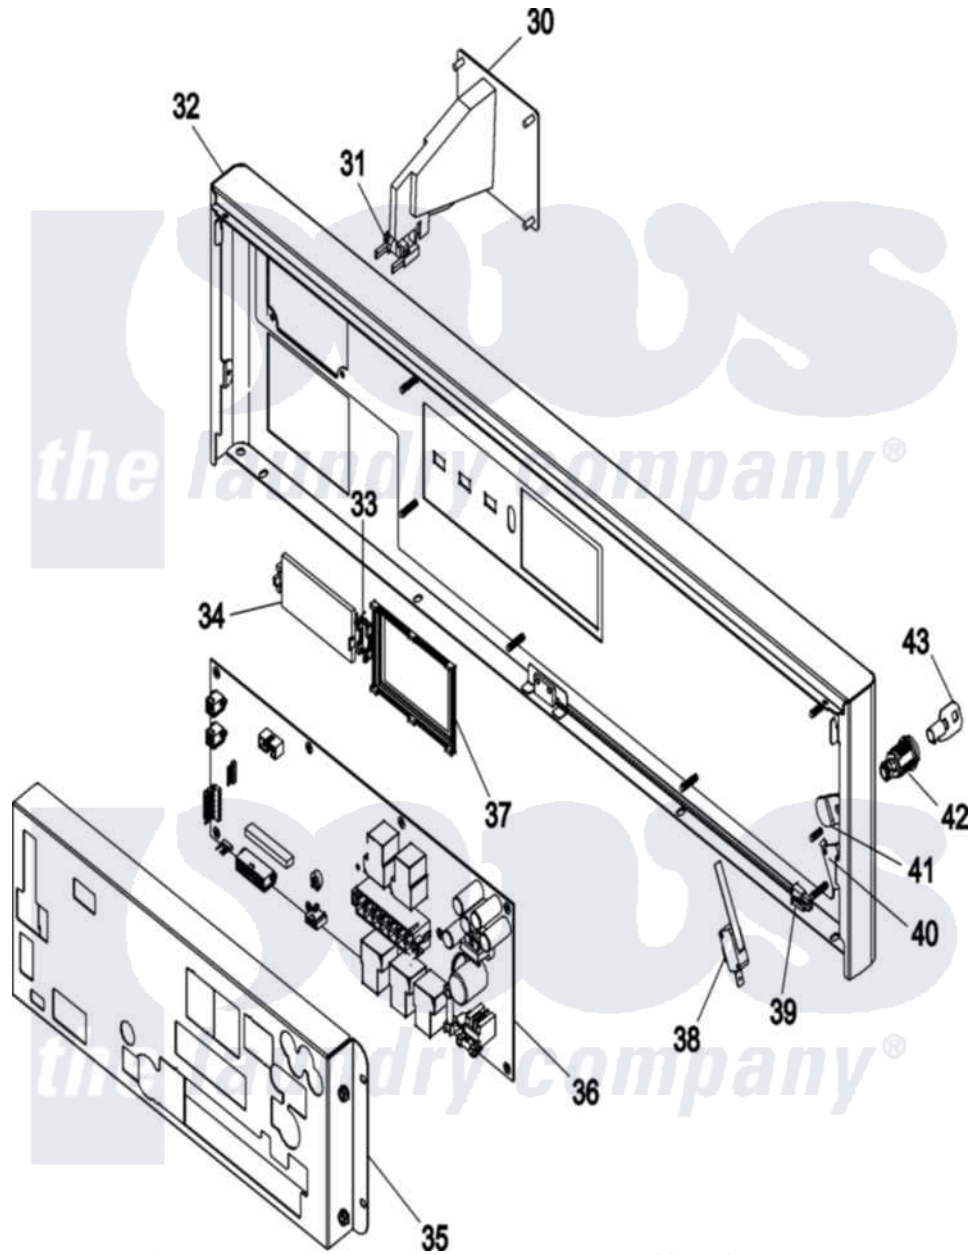

Maytag MDG31PDAWW 03 - PANEL, CONTROL

Maytag Commercial Maytag MDG31PDAWW Dryer Parts Parts Diagram 03 - PANEL, CONTROL
 Click on the part number to view part

Item	Original Part Number	Replaced By	Status	Part Description
030	A818213	818213		SI PH8 Coi
"	A819261	W10147285		PH8 Prog U
031	A125172	125172		Phase 8 OP
032	A818817	W10147218		MDG31 Coin
033	A135008	135008		Tinted Ir
034	A112551	112551		Three Butt
"	A112588	112588		LH Basket Guide
035	A350250	W10146902		SL20-75 PH
036	A137272			Coin Computer, Phase 8
037	A112549	112549		Lcd Display
038	A122200	122200		Sail Switch
039	A819196	W10147272		SL20-75 PH
040	A154004	154004		Tinnerman
041	A160066	160066		1 16 Offs
042	A160069	160069		Maytag Ace
043	A160169	160169		Maytag Key