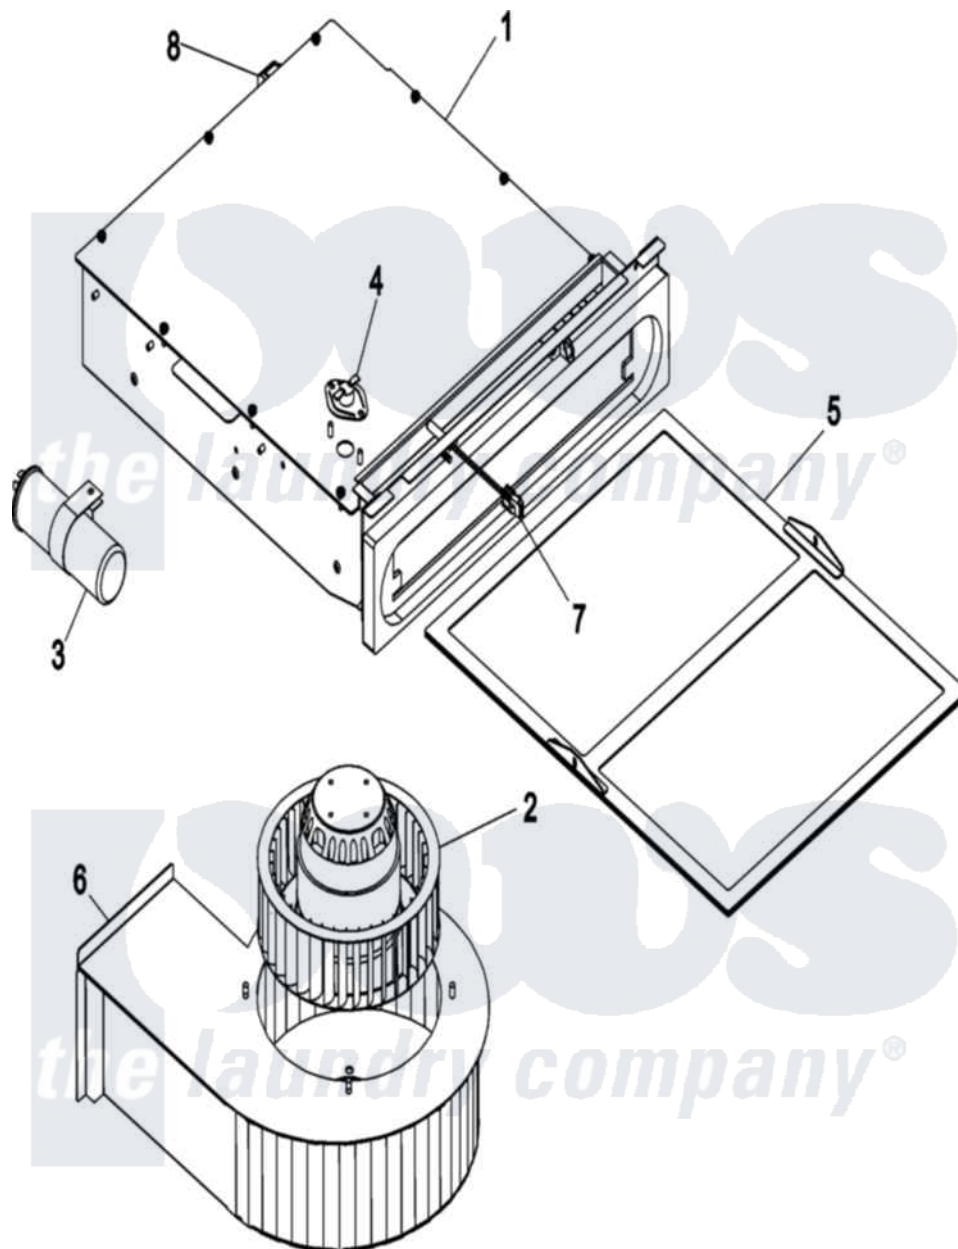

Maytag MDG31PDAWW 04 - BLOWER

Maytag [Commercial Maytag MDG31PDAWW Dryer Parts](#) Parts Diagram 04 - BLOWER
 Click on the part number to view part

Item	Original Part Number	Replaced By	Status	Part Description
001	A819193	W10147269		SI-31 PH8
002	A819185	W10147263		SL31-3131
003	A100639	100639		32MFD Capa
004	A130119	W10149306		L190 Temp
005	A319409	319409		SL3131 2nd
"	A819526	819526		SL3131 2nd
006	A818545	W10147189		SI-30 Blow
007	A818986	818986		SI2020 313
008	A122003	W10146710		Spst Door