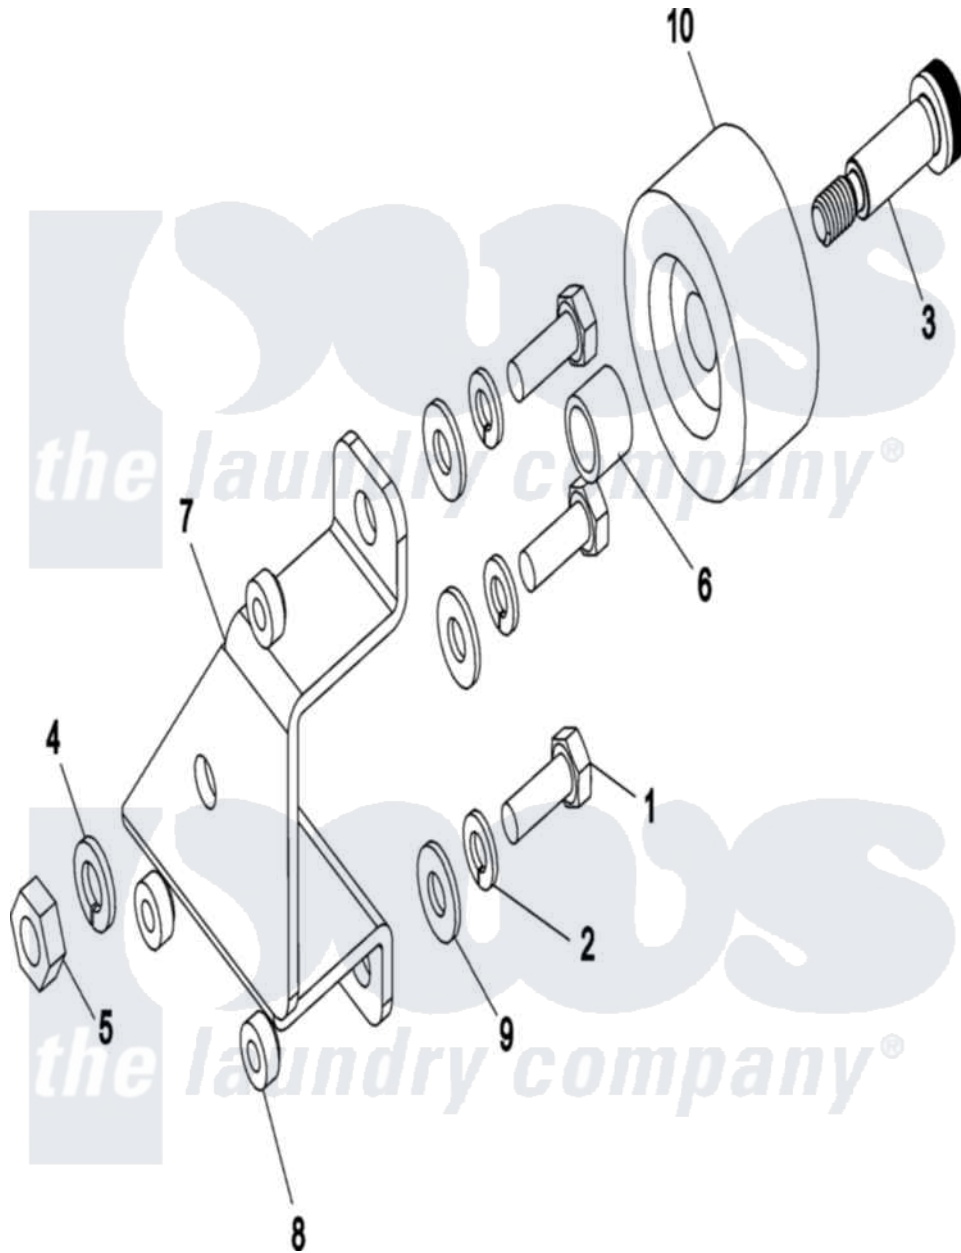

Maytag MDG31PDAWW 07 - ROLLER WHEEL ASSEMBLY

Maytag [Commercial Maytag MDG31PDAWW Dryer Parts](#) Parts Diagram 07 - ROLLER WHEEL ASSEMBLY
 Click on the part number to view part

Item	Original Part Number	Replaced By	Status	Part Description
001	A150510	150510		1 4-20 X 3
002	A153007	153007		1 4 Split
003	A154267		Not Available	M10x25MM SHOULDER SCREW
004	A153002	8182939		Washer, Lock
005	A154013	154013		M8 Steel H
006	A154284		Not Available	TUMBLER WHEEL SPACER
007	A318232	318232		SI-20 Frt
"	A318233	318233		SI-20 Frt
"	A318531	318531		SI-20 Slot
"	A318532		Not Available	FT RT ROLLER WHEEL BRKT NOT SHOWN IN ILLUSTRATION
008	A153564	153564		8-32 X 3 8
009	A153018	153018		1 4 Flat
010	A180050		Not Available	WHEEL