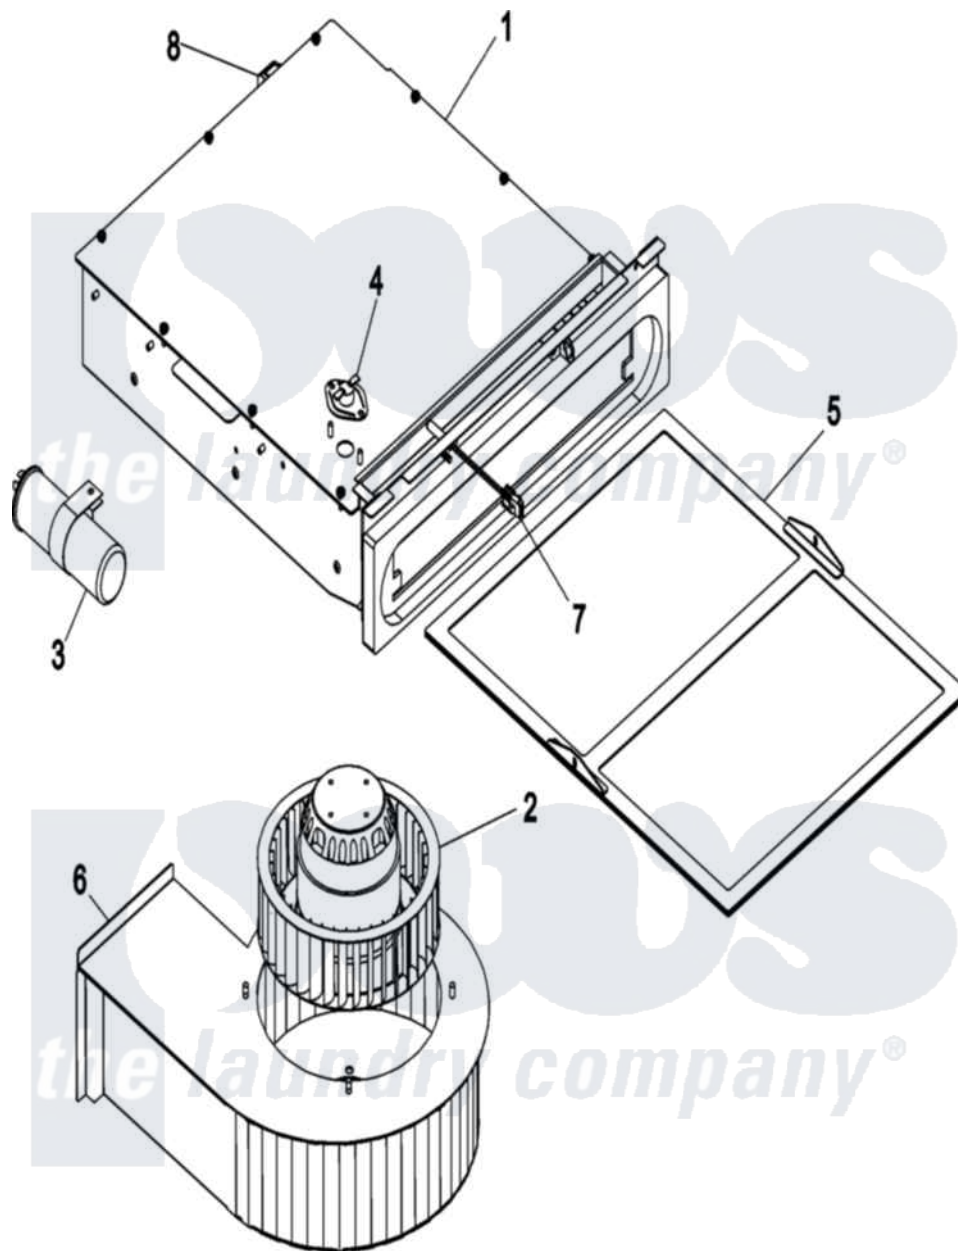

Maytag MDG31PDSWS 04 - BLOWER

Maytag Commercial Maytag MDG31PDSWS Dryer Parts Diagram 04 - BLOWER
 Click on the part number to view part

Item	Original Part Number	Replaced By	Status	Part Description
001	A819193	W10147269		SI-31 PH8
002	A819185	W10147263		SL31-3131
003	A100639	100639		32MFD Capa
004	A130119	W10149306		L190 Temp
005	A319409	319409		SL3131 2nd
"	A819526	819526		SL3131 2nd
006	A818545	W10147189		SI-30 Blow
007	A818986	818986		SI2020 313
008	A122003	W10146710		Spst Door