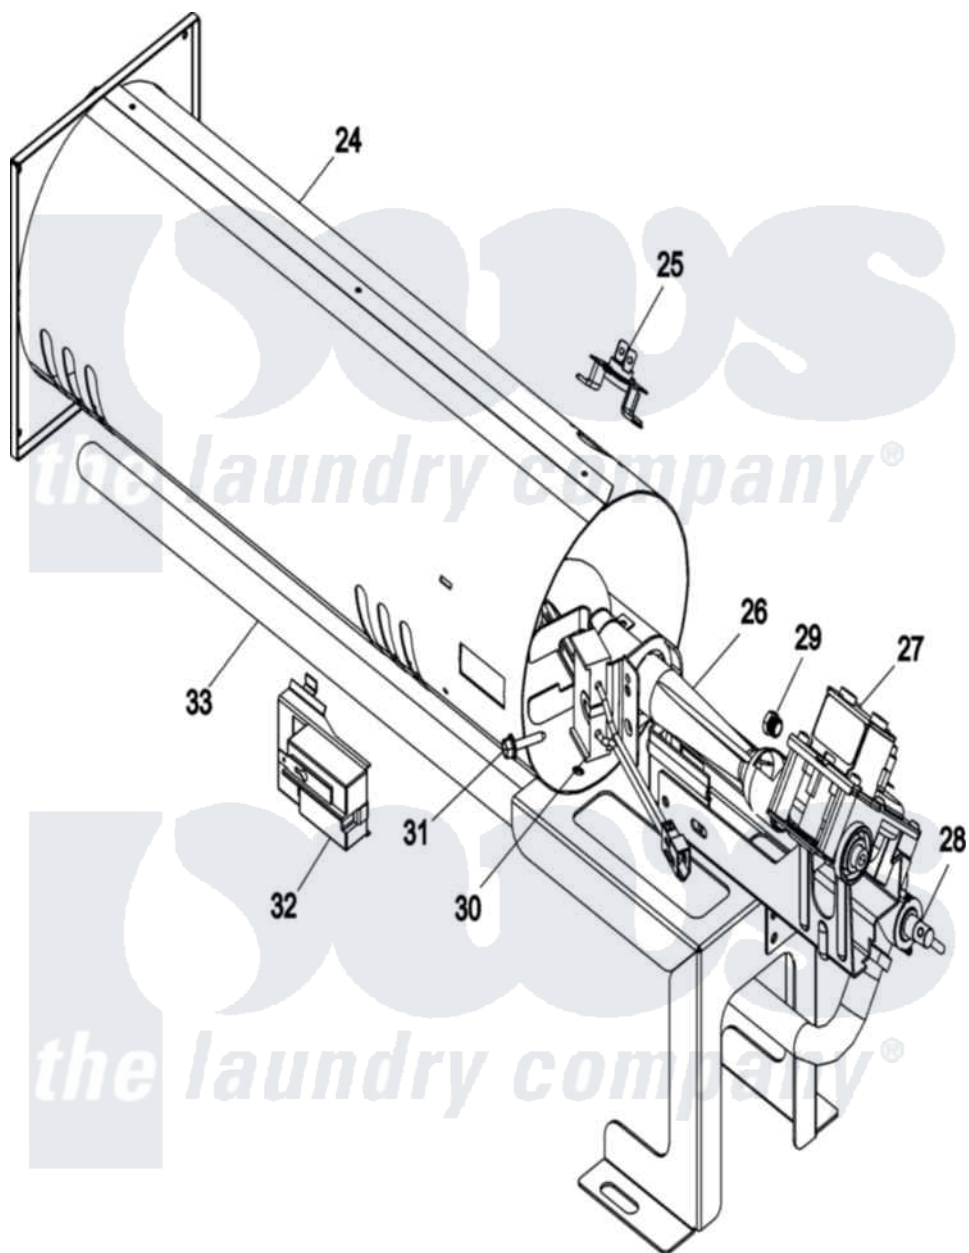

Maytag MDG31PDSWW 05 - BURNER

Maytag [Commercial Maytag MDG31PDSWW Dryer Parts](#) Parts Diagram 05 - BURNER
 Click on the part number to view part

Item	Original Part Number	Replaced By	Status	Part Description
024	A819313			Burner Chamber
"	A819314	W10147312		SL31-3131
025	A183112	183112		High Limit
026	A183144	183144		WP Inshot
027	A128944	128944		25M Gas VA
"	A884111	W10148997		SI-31 'M'
028	A141318	141318		3/8 90 Deg
029	A140880	140880		SL31 Gas2
"	A140905	140905		SL31 LP 4
030	A128910	8182970		Ignitor
031	A183145	183145		8-32 x 7/8 H
032	A130500	130500		RADIANT CO
033	A185096	185096		3/8 NPT Ma