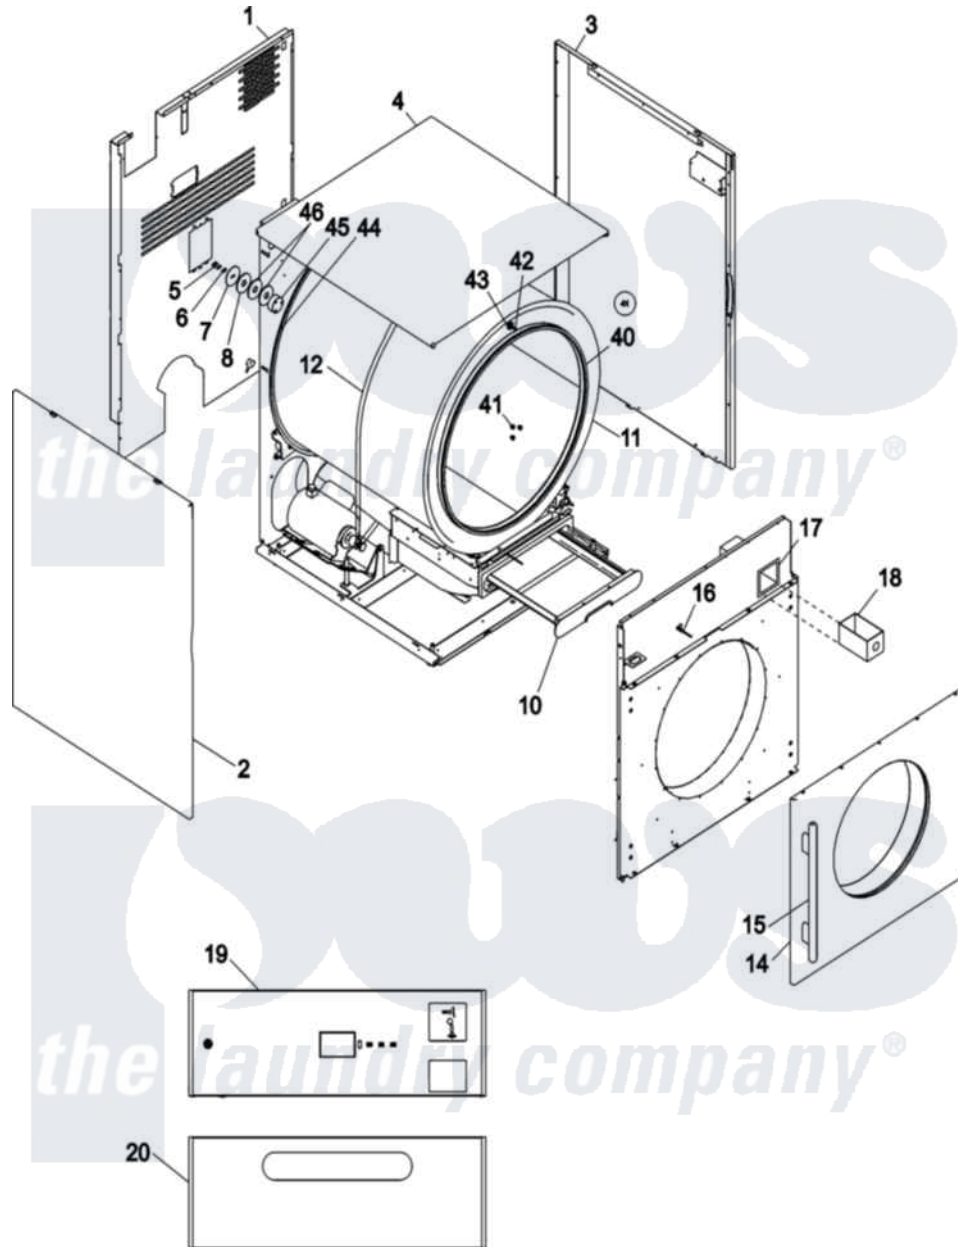

Maytag MDG31PNAWW 01 - CABINET

Maytag [Commercial Maytag MDG31PNAWW Dryer Parts](#) Parts Diagram 01 - CABINET

Click on the part number to view part

Item	Original Part Number	Replaced By	Status	Part Description
001	A818923			Back Guard Assembly Aft12-7-05
"	A819138			Back Guard Assembly PRI12-7-05
002	A819125			Panel, LH Assembly PRI12-7-05
"	A819615	819615		SL31 Left
003	A819123			Panel, RH Assembly PRI12-7-05
"	A819617	819617		SL31 Right
004	A819141	W10147258		SI-31 Oute
005	A150445	150445		1 4-20 X 3
006	A153072	153072		Spring Was
007	A318891	318891		SI PI-20 B
008	A153048	153048		Inner Fric
010	A819288		Not Available	LINT SCREEN ASY
"	A819315	W10147313		SL31 Lint
011	A818815	W10147216		SL31-3131

"	A819398	W10147348	SL31-3131
012	A102407	102407	Autotension
013	A102004	102004	.750 Rnd
"	A102005	102005	Compact Do
"	A152224	152224	10-32 x 1 2
"	A400563	400563	Spanner Bi
"	A819627		Panel, Front Assembly W/Rh Hinge
014	102396		Door Gasket
"	103067	8182856	Hinge, Door
"	Y819302		Door Assembly RH Hinge
015	185182	W10146778	SI Tubular
"	185183	Not Available	HANDLE
"	A150690	150690	1 4-20 X 2
016	A819194	W10147270	SL3131 PH8
"	A819573	819573	Mlg33 PH8
017	W10124350	Not Available	NOT REQUIRED PART OR SEE NOTE
018	W10124350	Not Available	NOT REQUIRED PART OR SEE NOTE
019	A154061	154061	Tinnerman
"	A183129	183129	10-32 x 1 2
"	A819507	819507	SL31 Ph8.3
020	A185097	W10146777	SL31 Top C
044	A150123	150123	1 4-20 x 1 4
045	A154217	154217	1 8 Diameter X.
046	A102004	102004	.750 Rnd
047	A115906	115906	Cg-20 Tumbler
048	A115910	280183	Seal
"	A401010	401010	3M 847 CO
049	A318784	318784	PI-20 Soli