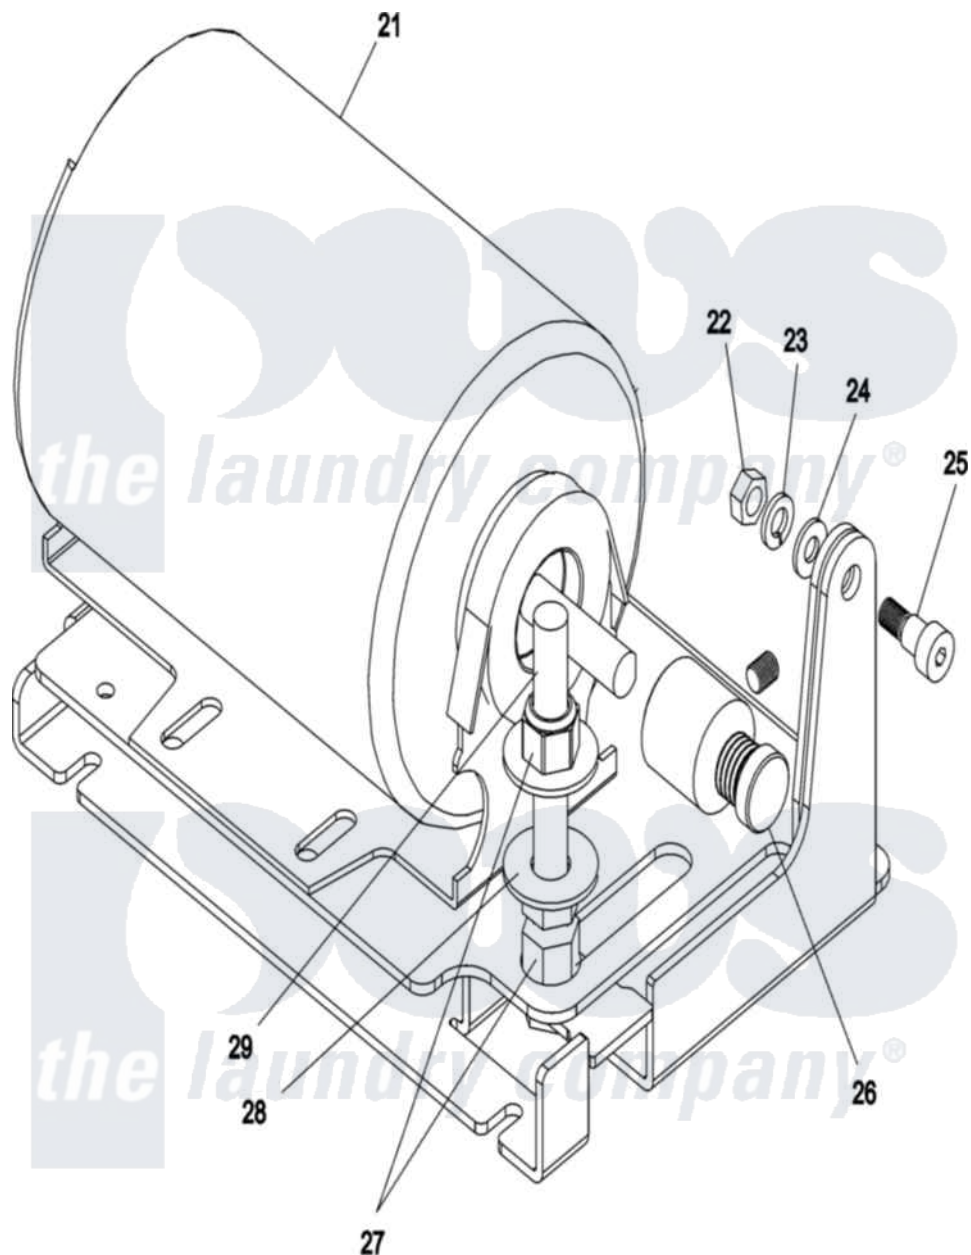

# Maytag MDG31PNAWW 02 - MOTOR

Maytag Commercial Maytag MDG31PNAWW Dryer Parts Parts Diagram 02 - MOTOR  
 Click on the part number to view part

Item	Original Part Number	Replaced By	Status	Part Description
021	A884288	<a href="#">W10149099</a>		SL31 4 Pol
022	A152004	<a href="#">8182933</a>		Nut, Hex
023	A153002	<a href="#">8182939</a>		Washer, Lock
024	A153018	<a href="#">153018</a>		1 4 Flat
025	A154266	<a href="#">154266</a>		3 8x3 8 5
026	W10124350		Not Available	NOT REQUIRED PART OR SEE NOTE PULLY COMES ON MOTOR
027	A152011	<a href="#">152011</a>		1 2-13 Hex
"	A152028		Not Available	NUT, HEX 1/2-13
028	A153011	<a href="#">153011</a>		9 16 ID- 1
029	A150609	<a href="#">150609</a>		1 2-13 X 4