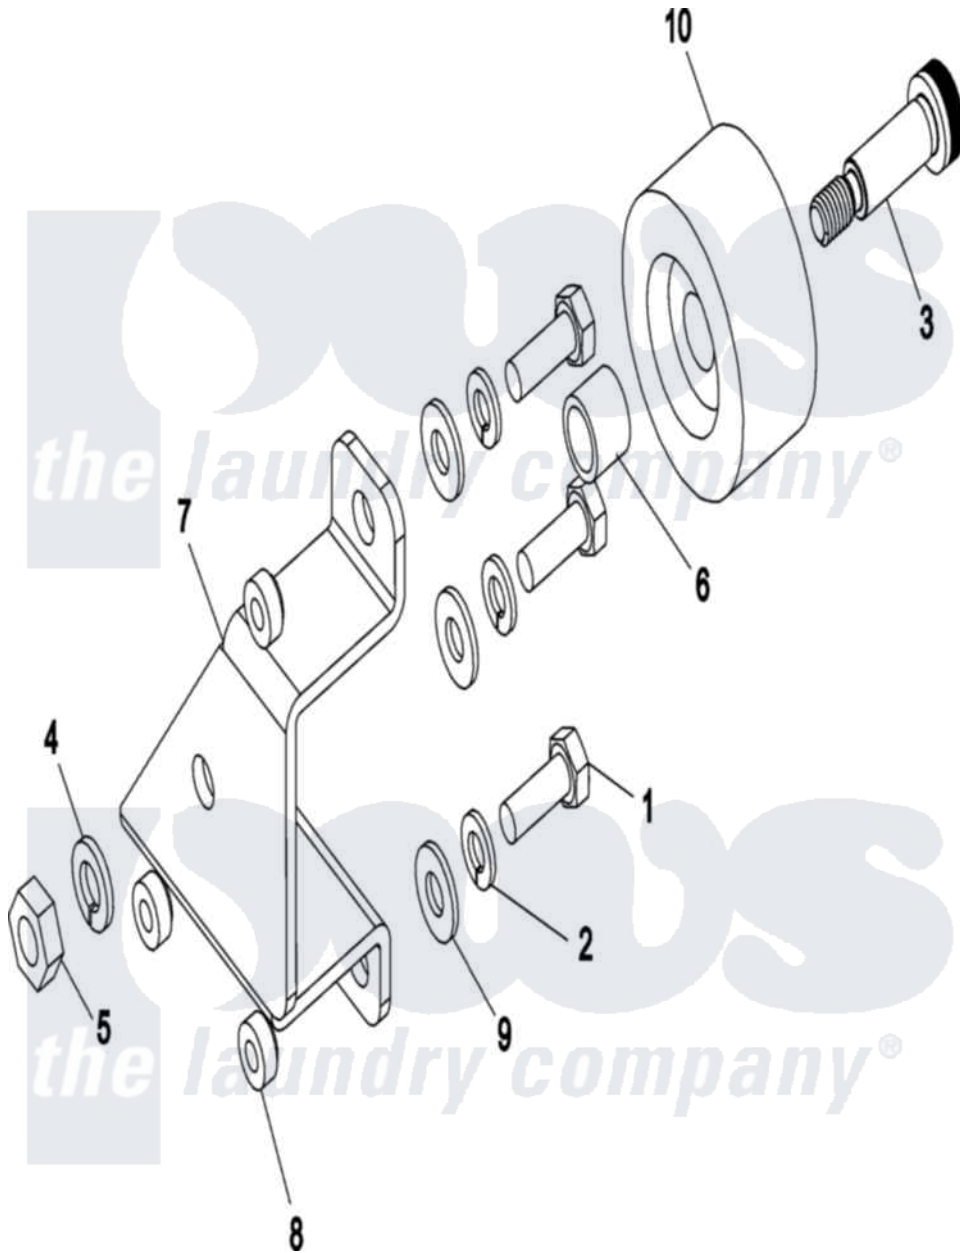

Maytag MDG31PNAWW 07 - ROLLER WHEEL ASSEMBLY

Maytag [Commercial Maytag MDG31PNAWW Dryer Parts](#) Parts Diagram 07 - ROLLER WHEEL ASSEMBLY
 Click on the part number to view part

Item	Original Part Number	Replaced By	Status	Part Description
001	A150510	150510		1 4-20 X 3
002	A153007	153007		1 4 Split
003	A154267		Not Available	M10x25MM SHOULDER SCREW
004	A153002	8182939		Washer, Lock
005	A154013	154013		M8 Steel H
006	A154284		Not Available	TUMBLER WHEEL SPACER
007	A318232	318232		SI-20 Frt
"	A318233	318233		SI-20 Frt
"	A318531	318531		SI-20 Slot
"	A318532		Not Available	FT RT ROLLER WHEEL BRKT NOT SHOWN IN ILLUSTRATION
008	A153564	153564		8-32 X 3 8
009	A153018	153018		1 4 Flat
010	A180050		Not Available	WHEEL