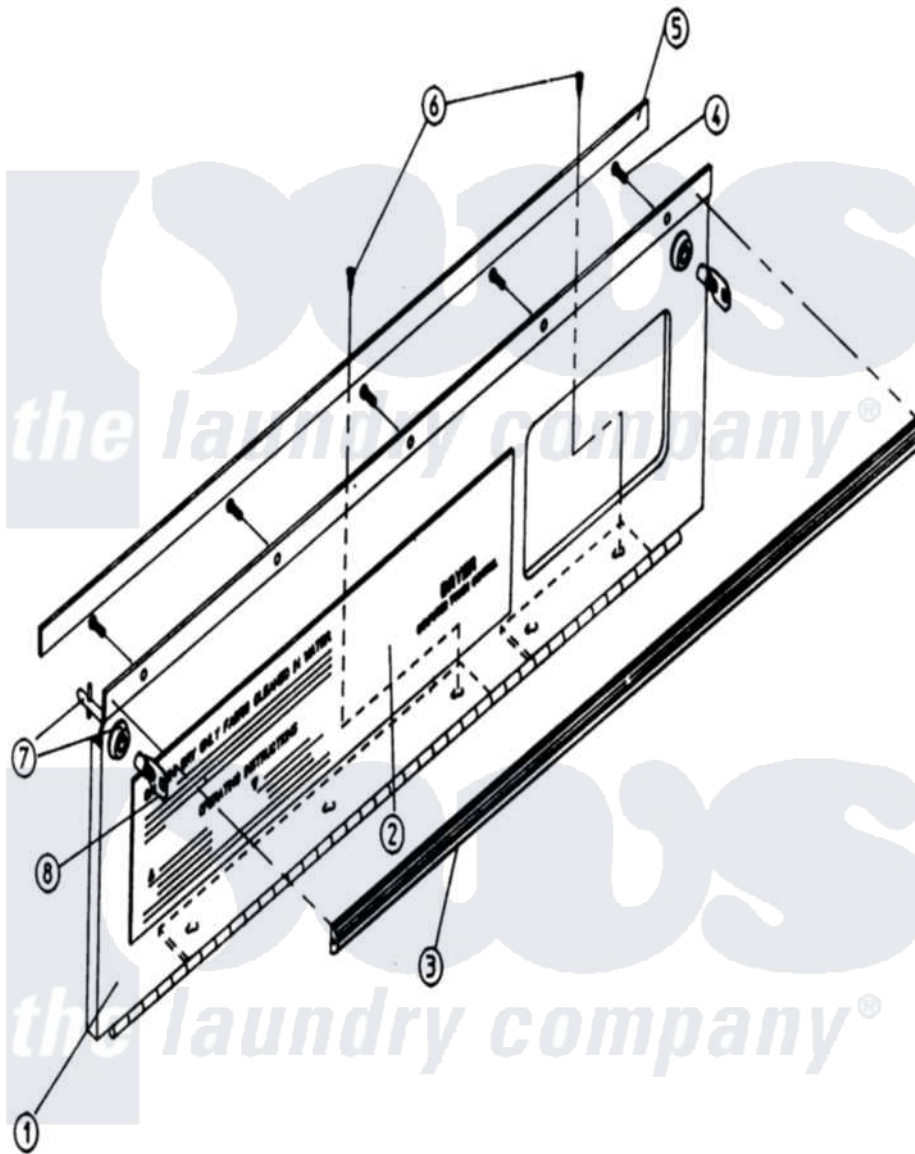

# Maytag MDG32PC2 01 - CABINET - CONTROL DOOR ASSEMBLY

Maytag [Commercial Maytag MDG32PC2 Dryer Parts](#) Parts Diagram 01 - CABINET - CONTROL DOOR ASSEMBLY  
 Click on the part number to view part

Item	Original Part Number	Replaced By	Status	Part Description
000	W10124350		Not Available	ORDER PARTS FROM AMERICAN DRYER CORP AT 508-678-9000
001	A880180	<a href="#">W10147973</a>		430 Contro
002	A180228	<a href="#">180228</a>		430 Graphi
003	A180225	<a href="#">180225</a>		430 Control L
004	A150201	<a href="#">150201</a>		10-32 X 1
005	A117600		Not Available	TAPE, NOISE SUPPRESSOR (SOLD IN FEET)
006	A150301	<a href="#">150301</a>		8-18 X 7
007	A160040	<a href="#">160040</a>		Dp Control
008	A160140	<a href="#">160140</a>		Key Only F