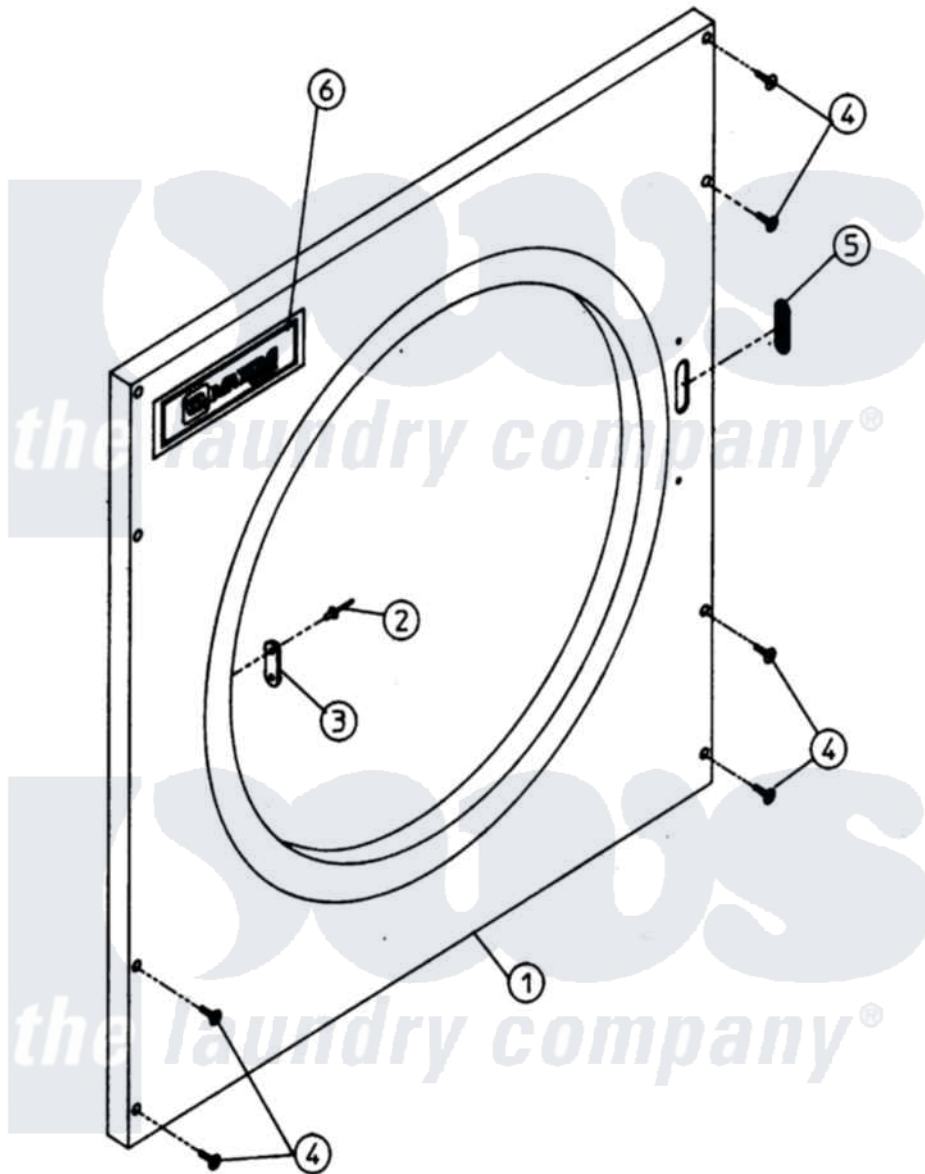

Maytag MDG32PC2 03 - CABINET - UPPER FRONT PANEL

Maytag [Commercial Maytag MDG32PC2 Dryer Parts](#) Parts Diagram 03 - CABINET - UPPER FRONT PANEL
 Click on the part number to view part

Item	Original Part Number	Replaced By	Status	Part Description
000	W10124350		Not Available	ORDER PARTS FROM AMERICAN DRYER CORP AT 508-678-9000
001	A800684	800684		320 330 43
002	A154215	154215		5 32 X 1 4
003	A170330		Not Available	LATCH, DOOR (FRICTION)
004	A150415		Not Available	SCREW, CRIMPTITE (PH. RD.HD.) (No.10-16 X 1/2" PH. RD. HD.)
005	A121405	121405		Rubber Gro
006	A112343	112343		Maytag Log
"	A870011	W10147884		Logo Doubl