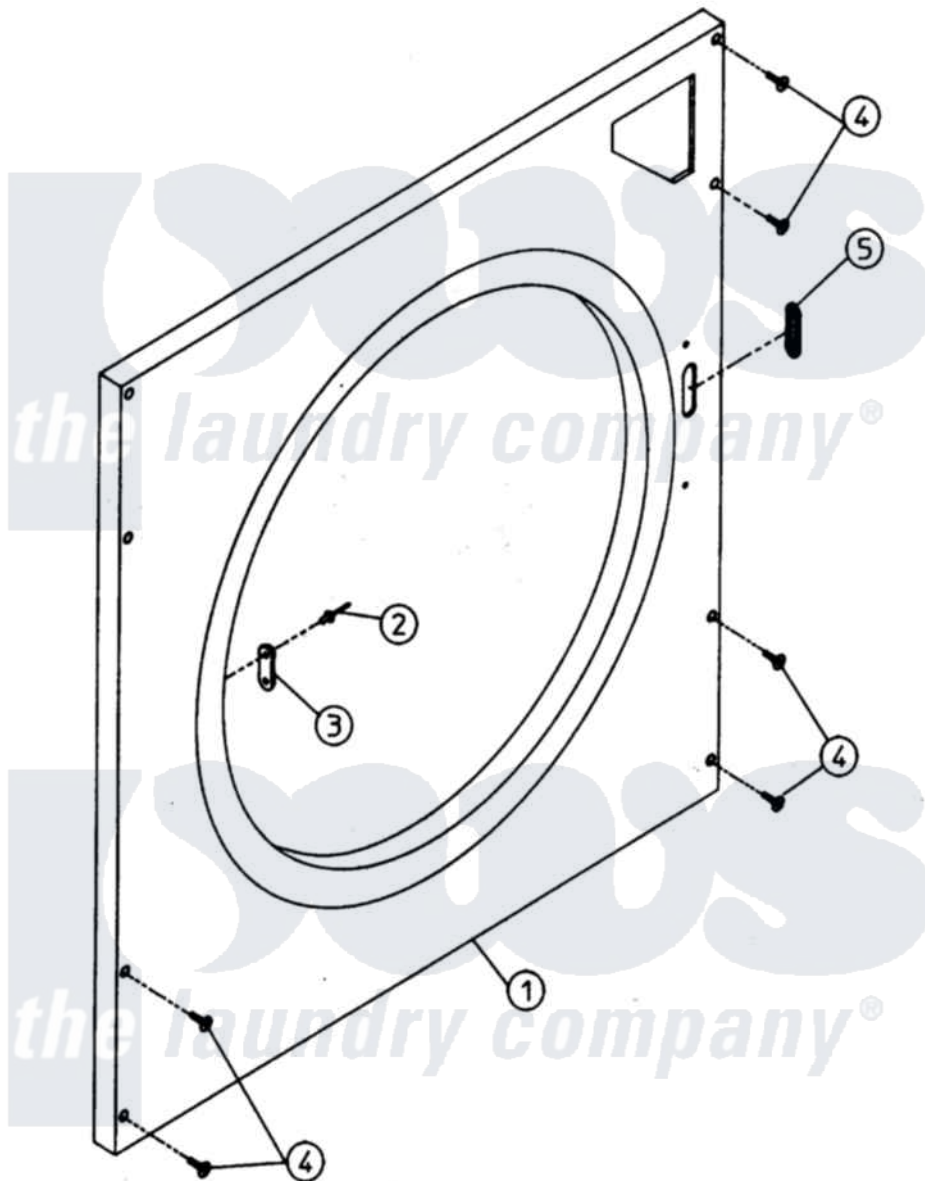

Maytag MDG32PC2 04 - CABINET - LOWER FRONT PANEL

Maytag [Commercial Maytag MDG32PC2 Dryer Parts](#) Parts Diagram 04 - CABINET - LOWER FRONT PANEL

[Click on the part number to view part](#)

Item	Original Part Number	Replaced By	Status	Part Description
000	W10124350		Not Available	ORDER PARTS FROM AMERICAN DRYER CORP AT 508-678-9000
001	A800689	800689		320 330 43
002	A154215	154215		5 32 X 1 4
003	A170330		Not Available	LATCH, DOOR (FRICTION)
004	A150415		Not Available	SCREW, CRIMPTITE (PH. RD.HD.) (No.10-16 X 1/2" PH. RD. HD.)
005	A121405	121405		Rubber Gro