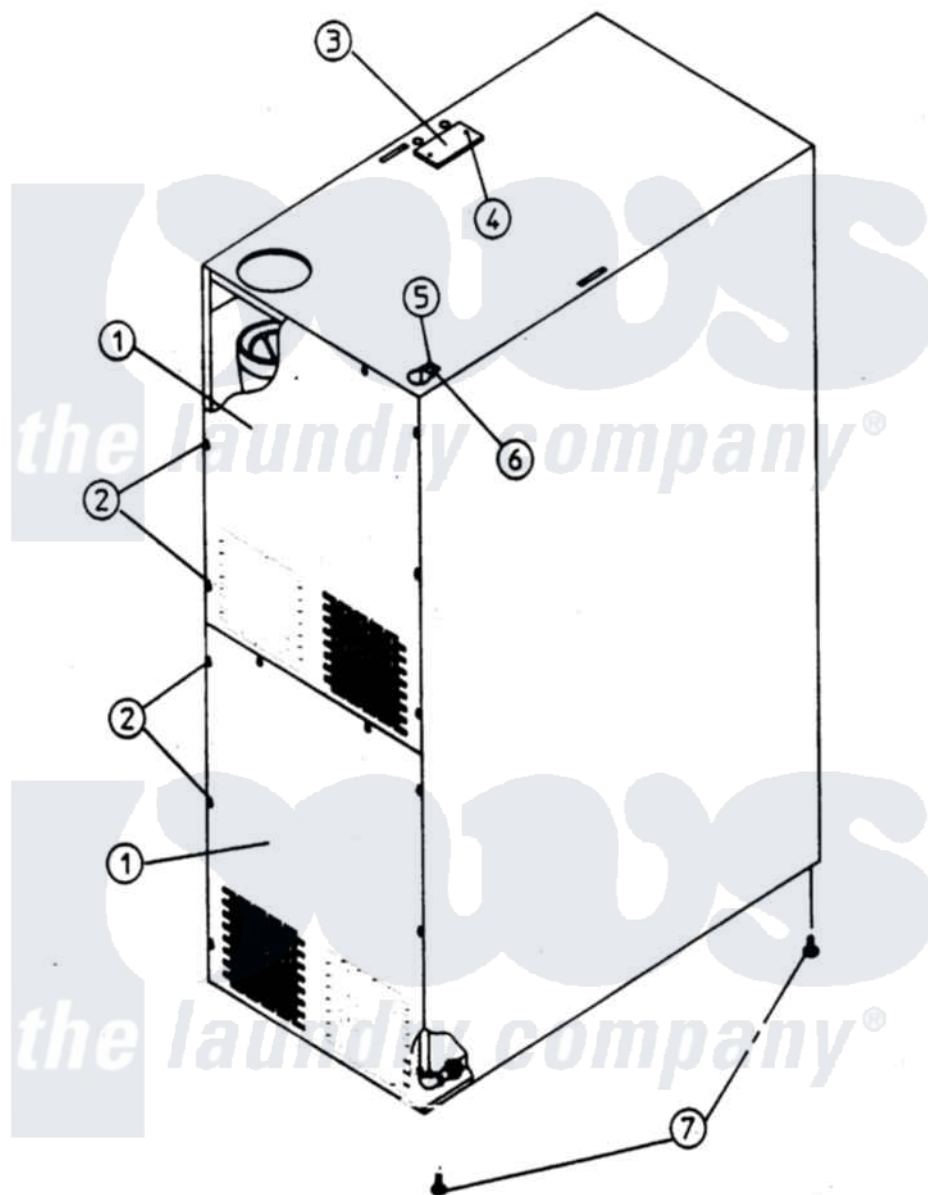

Maytag MDG32PC2 06 - BACKGUARD ASSEMBLY

Maytag [Commercial Maytag MDG32PC2 Dryer Parts](#) Parts Diagram 06 - BACKGUARD ASSEMBLY
 Click on the part number to view part

Item	Original Part Number	Replaced By	Status	Part Description
000	W10124350		Not Available	ORDER PARTS FROM AMERICAN DRYER CORP AT 508-678-90003
001	A314406	314406		430 Back G
002	A150301	150301		8-18 X 7
003	A315014	315014		320 330 43
004	A150301	150301		8-18 X 7
005	A318702	318702		230 530 To
006	A150300	5307527001		Switch
007	A103500	103500		LEVELING L