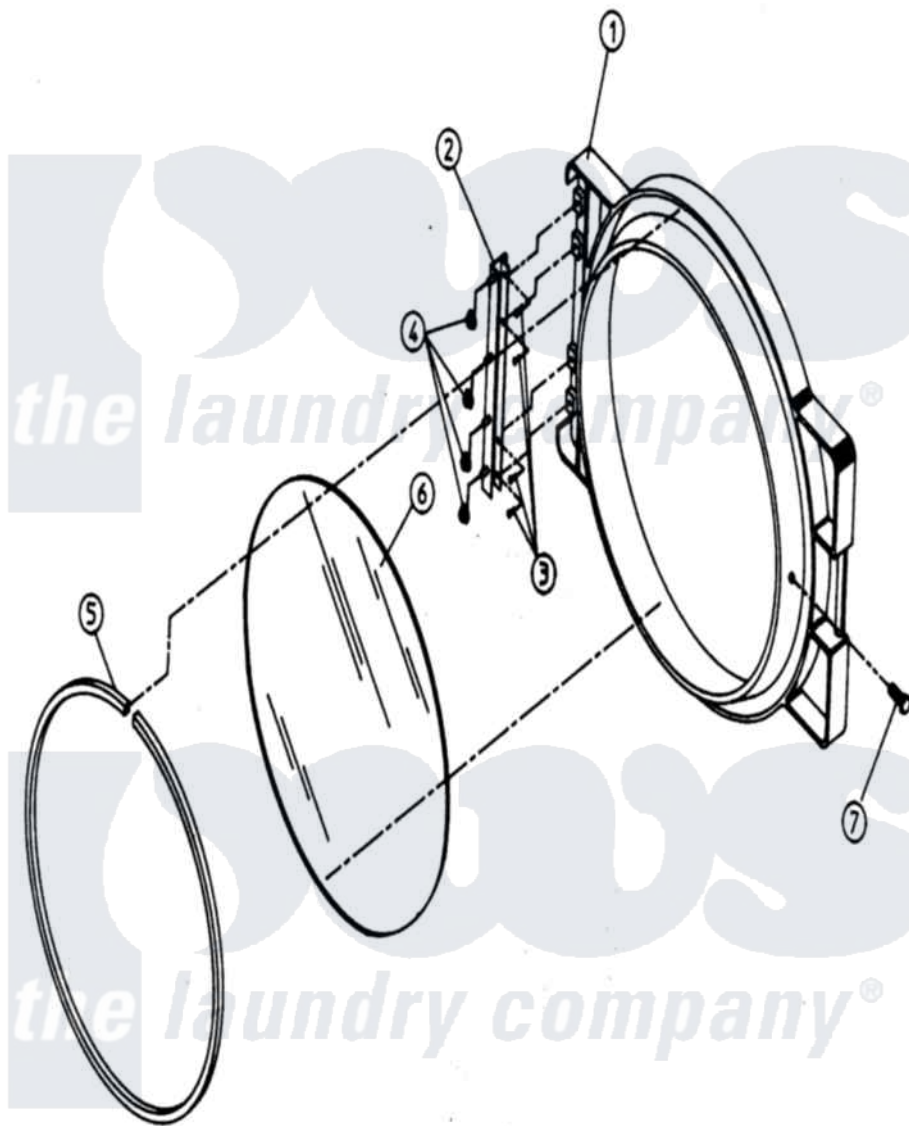

Maytag MDG32PC2 07 - DOOR ASSEMBLY

Maytag [Commercial Maytag MDG32PC2 Dryer Parts](#) Parts Diagram 07 - DOOR ASSEMBLY
 Click on the part number to view part

Item	Original Part Number	Replaced By	Status	Part Description
000	W10124350		Not Available	ORDER PARTS FROM AMERICAN DRYER CORP AT 508-678-9000
001	A800287		Not Available	DOOR ASSY (ALM) (INCL 1,5,6, & 7)
"	A800288		Not Available	DOOR ASSEMBLY (WHT) (INCL. ILLUS. No.1 & 5 THRU 9)
002	A800448	800448		12 1 2 Ma
003	A15041		Not Available	TAPTITE SCREW (No.10-24 X 3/8")
004	A152014	152014		1 4-20 Ser
005	A102353		Not Available	GASKET, MAIN DOOR (69-1/2")
"	A170725		Not Available	ADHESIVE, MOUNTING (GLASS AND GASKET ADHESIVE)
006	A102210	102210		20 7 16 D
"	A170730	170730		10.3 Oz Cl
007	A150431	150431		10x7 16 D