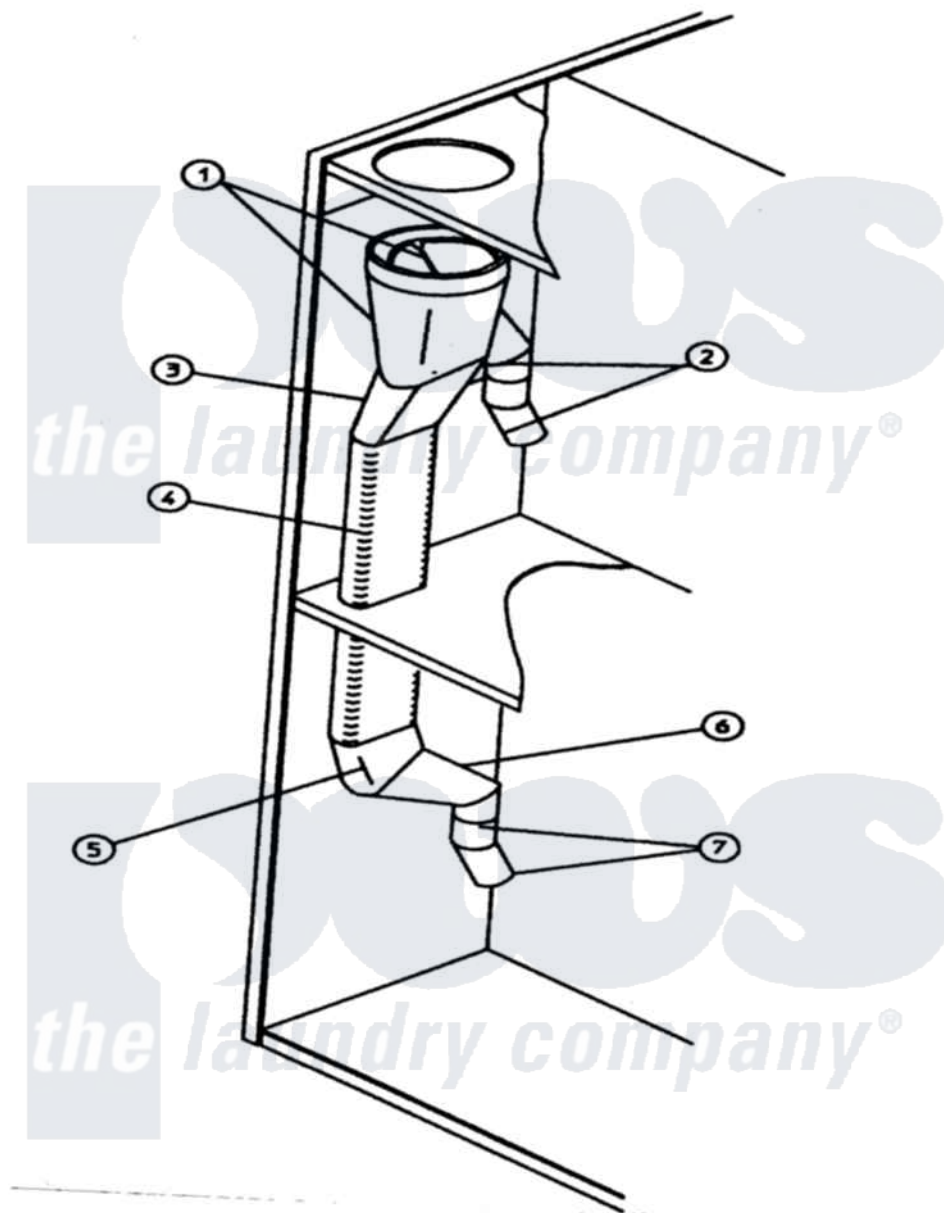

Maytag MDG32PC2 19 - EXHAUST DUCTING ASSEMBLY

Maytag [Commercial Maytag MDG32PC2 Dryer Parts](#) Parts Diagram 19 - EXHAUST DUCTING ASSEMBLY
 Click on the part number to view part

Item	Original Part Number	Replaced By	Status	Part Description
000	W10124350		Not Available	ORDER PARTS FROM AMERICAN DRYER CORP AT 508-678-9000
001	A880505	W10148014		215 430 Da
002	A143536	143536		6 Diameter 45
003	A145327		Not Available	BOOT, STRAIGHT (6" RD X 7" OV)
004	A143539	143539		7 Oval 15
005	A143537	143537		7 Oval 45
006	A143538	143538		6 Diameter X 7
007	A117505	117505		Aluminum H
"	A143536	143536		6 Diameter 45