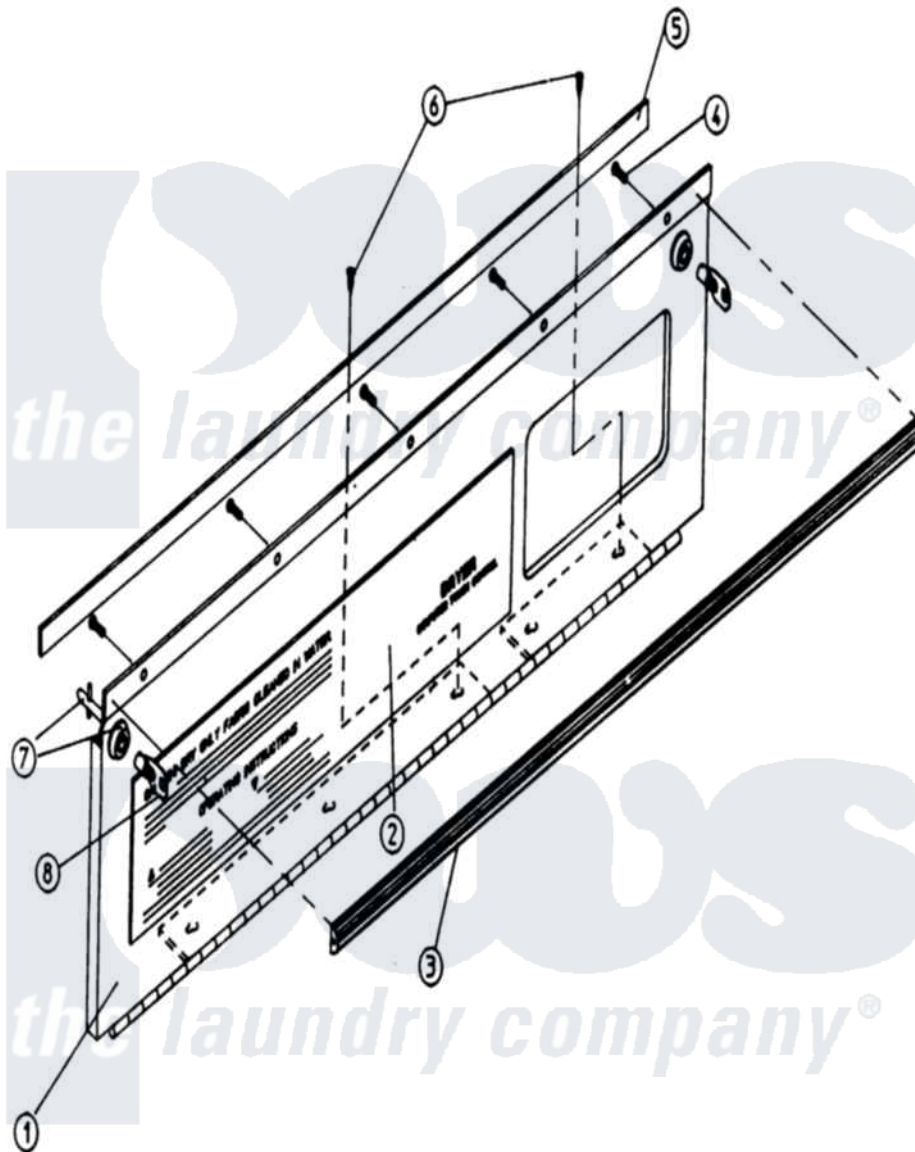

# Maytag MDG32PC2AL 01 - CABINET - CONTROL DOOR ASSEMBLY

Maytag [Commercial Maytag MDG32PC2AL Dryer Parts](#) Parts Diagram 01 - CABINET - CONTROL DOOR ASSEMBLY  
 Click on the part number to view part

Item	Original Part Number	Replaced By	Status	Part Description
000	W10124350		Not Available	ORDER PARTS FROM AMERICAN DRYER CORP AT 508-678-9000
001	A880180	<a href="#">W10147973</a>		430 Contro
002	A180228	<a href="#">180228</a>		430 Graphi
003	A180225	<a href="#">180225</a>		430 Control L
004	A150201	<a href="#">150201</a>		10-32 X 1
005	A117600		Not Available	TAPE, NOISE SUPPRESSOR (SOLD IN FEET)
006	A150301	<a href="#">150301</a>		8-18 X 7
007	A160040	<a href="#">160040</a>		Dp Control
008	A160140	<a href="#">160140</a>		Key Only F