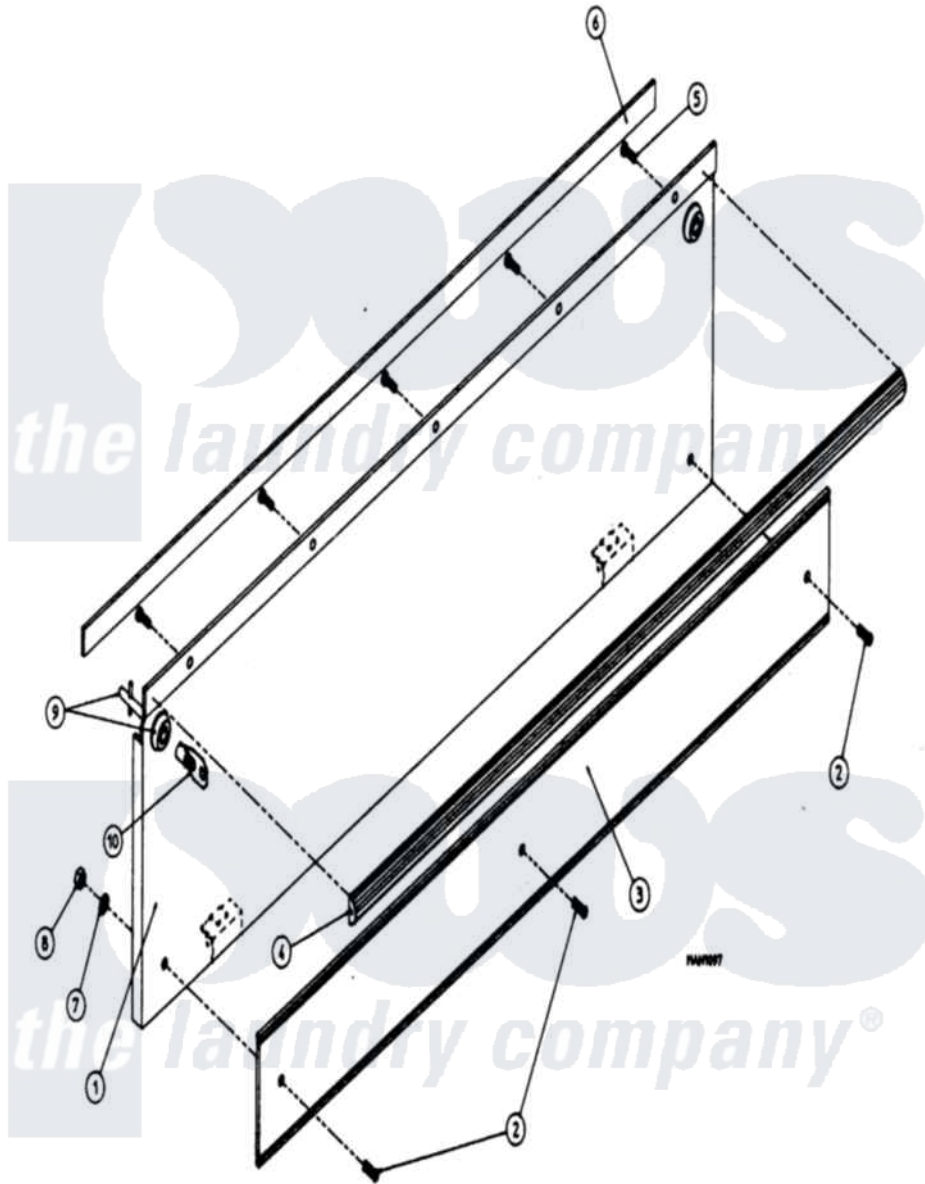

Maytag MDG32PC2AL 02 - CABINET - LINT DOOR ASSEMBLY

Maytag Commercial Maytag MDG32PC2AL Dryer Parts Parts Diagram 02 - CABINET - LINT DOOR ASSEMBLY
 Click on the part number to view part

Item	Original Part Number	Replaced By	Status	Part Description
000	W10124350		Not Available	ORDER PARTS FROM AMERICAN DRYER CORP AT 508-678-9000
001	A880173	W10146497		430 Drop L
002	A150001	150001		6-32 X 1 2
003	A180227		Not Available	TRIM, LINT DOOR (LWR KICK)
004	A180225	180225		430 Control L
005	A150201	150201		10-32 X 1
006	A117602		Not Available	TAPE, NOISE SUPPRESSOR
007	A153010	153010		6 Internal
008	A152013	152013		6-32 Hex N
009	A160040	160040		Dp Control
010	A160140	160140		Key Only F