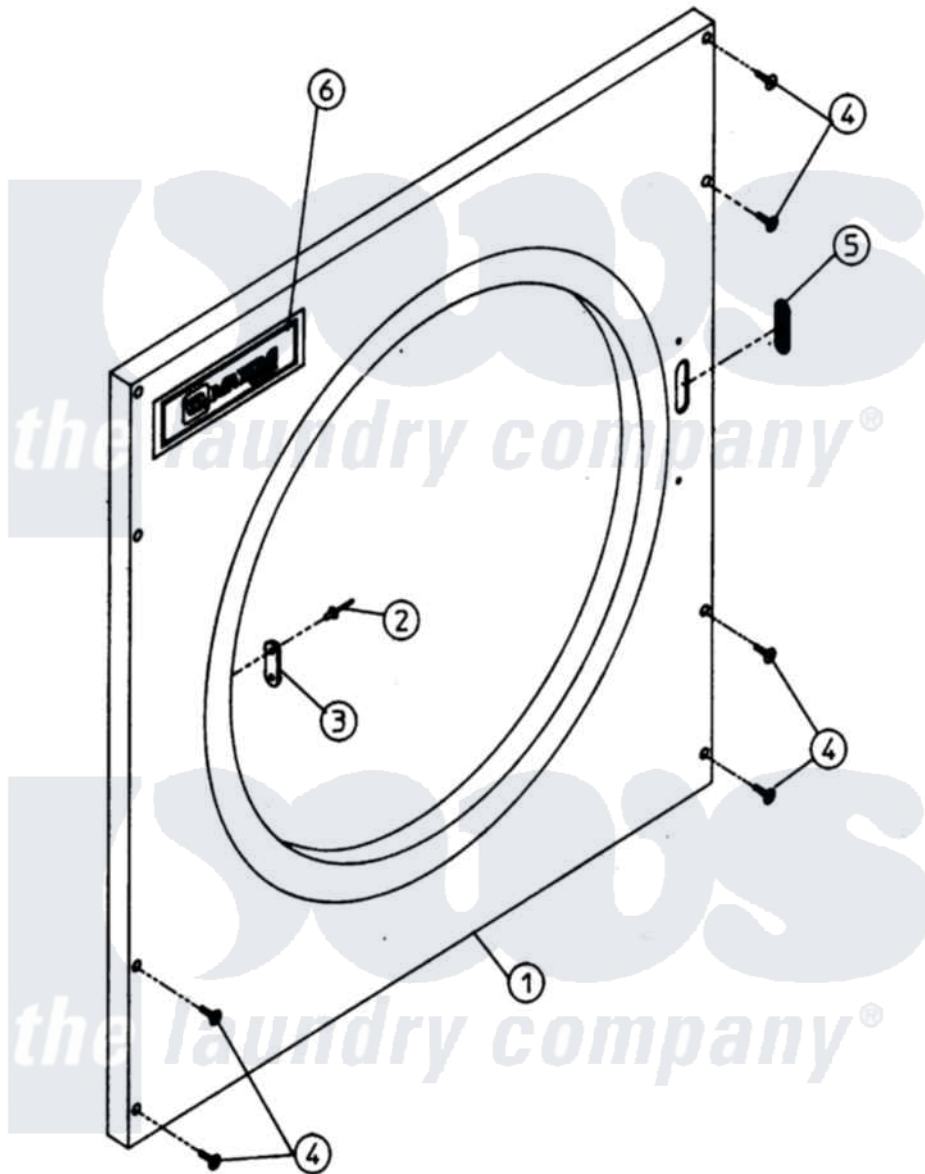

Maytag MDG32PC2AL 03 - CABINET - UPPER FRONT PANEL

Maytag [Commercial Maytag MDG32PC2AL Dryer Parts](#) Parts Diagram 03 - CABINET - UPPER FRONT PANEL
 Click on the part number to view part

Item	Original Part Number	Replaced By	Status	Part Description
000	W10124350		Not Available	ORDER PARTS FROM AMERICAN DRYER CORP AT 508-678-9000
001	A800684	800684		320 330 43
002	A154215	154215		5 32 X 1 4
003	A170330		Not Available	LATCH, DOOR (FRICTION)
004	A150415		Not Available	SCREW, CRIMPTITE (PH. RD.HD.) (No.10-16 X 1/2" PH. RD. HD.)
005	A121405	121405		Rubber Gro
006	A112343	112343		Maytag Log
"	A870011	W10147884		Logo Doubl