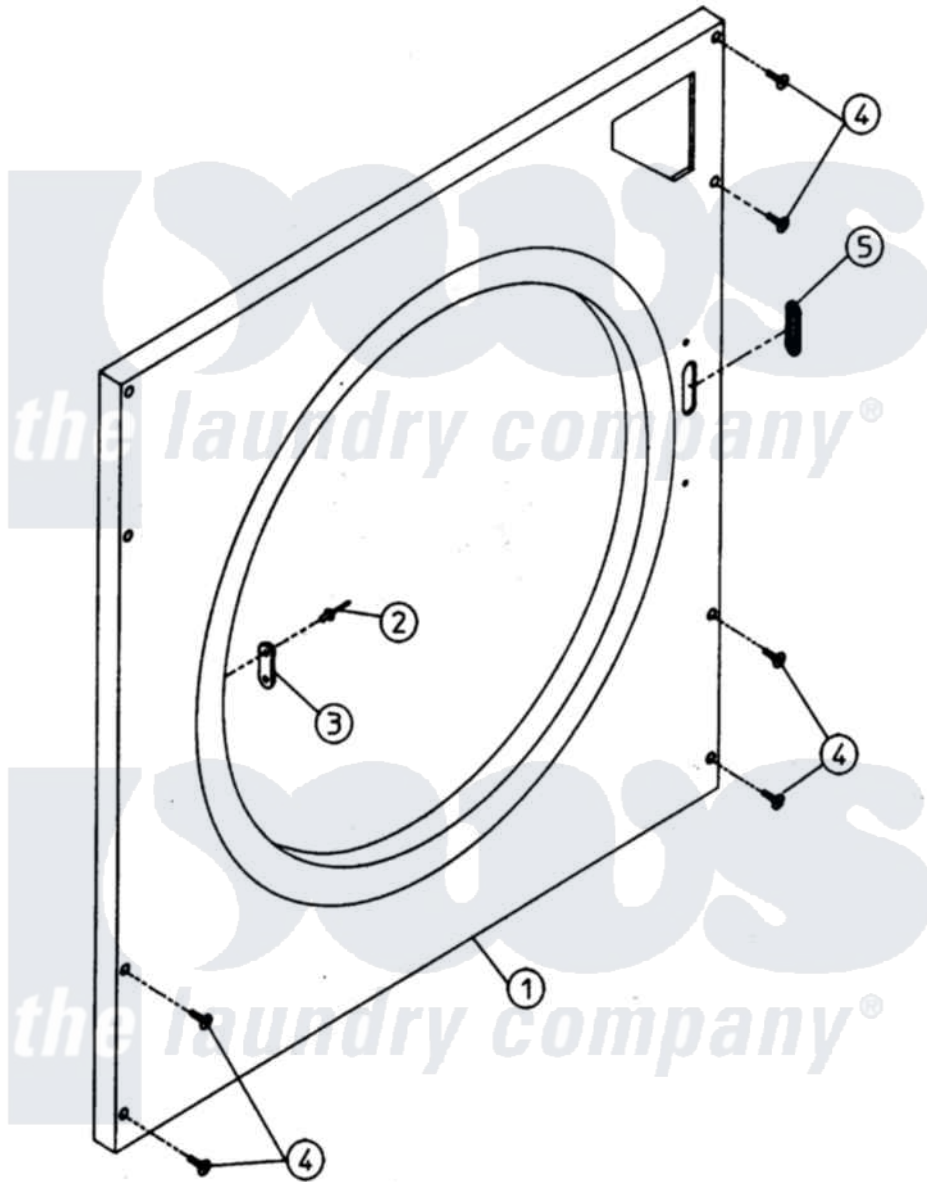

Maytag MDG32PC2AL 04 - CABINET - LOWER FRONT PANEL

Maytag [Commercial Maytag MDG32PC2AL Dryer Parts](#) Parts Diagram 04 - CABINET - LOWER FRONT PANEL
 Click on the part number to view part

Item	Original Part Number	Replaced By	Status	Part Description
000	W10124350		Not Available	ORDER PARTS FROM AMERICAN DRYER CORP AT 508-678-9000
001	A800689	800689		320 330 43
002	A154215	154215		5 32 X 1 4
003	A170330		Not Available	LATCH, DOOR (FRICTION)
004	A150415		Not Available	SCREW, CRIMPTITE (PH. RD.HD.) (No.10-16 X 1/2" PH. RD. HD.)
005	A121405	121405		Rubber Gro