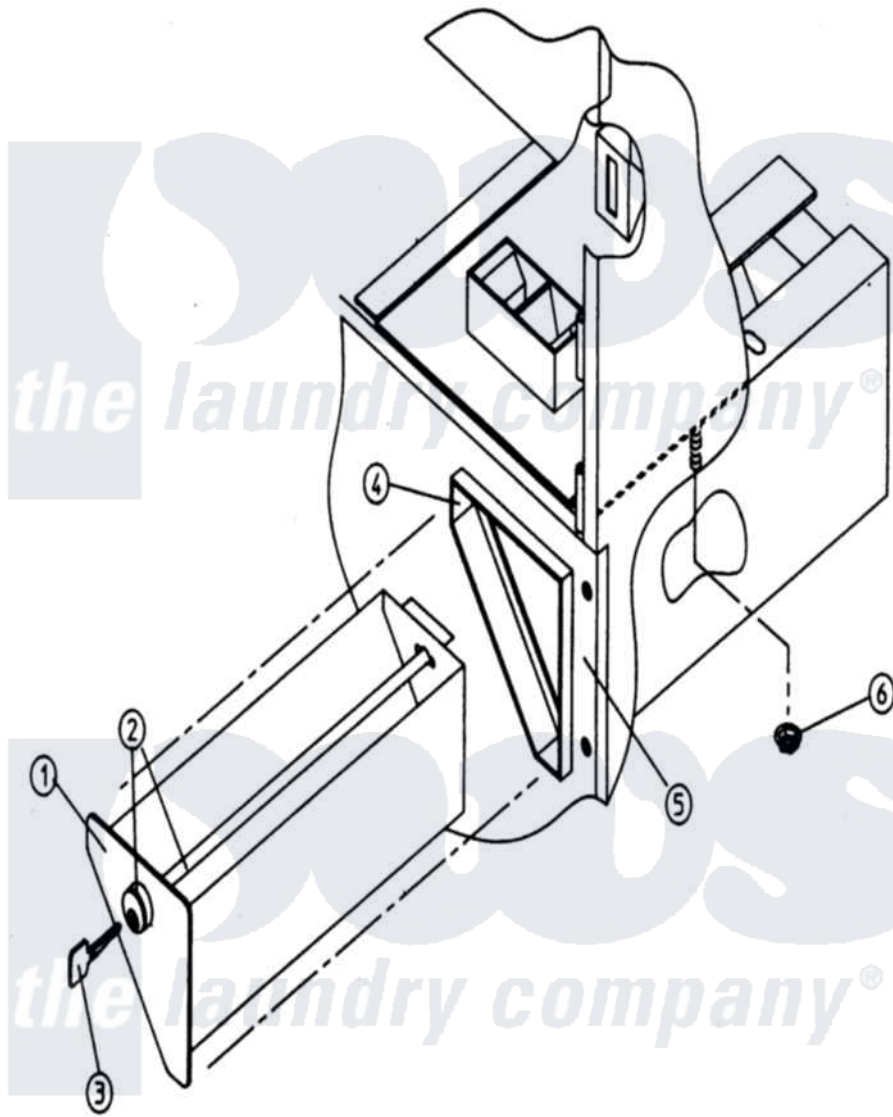

# Maytag MDG32PC2AL 05 - COIN VAULT ASSEMBLY

Maytag [Commercial Maytag MDG32PC2AL Dryer Parts](#) Parts Diagram 05 - COIN VAULT ASSEMBLY  
 Click on the part number to view part

| Item | Original Part Number | Replaced By               | Status        | Part Description                                     |
|------|----------------------|---------------------------|---------------|--|
| 000  | W10124350            |                           | Not Available | ORDER PARTS FROM AMERICAN DRYER CORP AT 508-678-9000 |
| 001  | A880118              | <a href="#">W10147951</a> |               | 330 430 CO   |
| 002  | A-----               |                           | Not Available | SAIL SWITCH (SEE S.S. ASSY.)                         |
| 003  | A-----               |                           | Not Available | SAIL SWITCH (SEE S.S. ASSY.)                         |
| 004  | A880117              | <a href="#">887144</a>    |               | 320 330 43   |
| 005  | A800689              | <a href="#">800689</a>    |               | 320 330 43   |
| 006  | A152014              | <a href="#">152014</a>    |               | 1 4-20 Ser   |
| 007  | A404500              | <a href="#">WB22X55</a>   |               | Switch   |
| "    | A404502              | <a href="#">404502</a>    |               | White 0.6  |