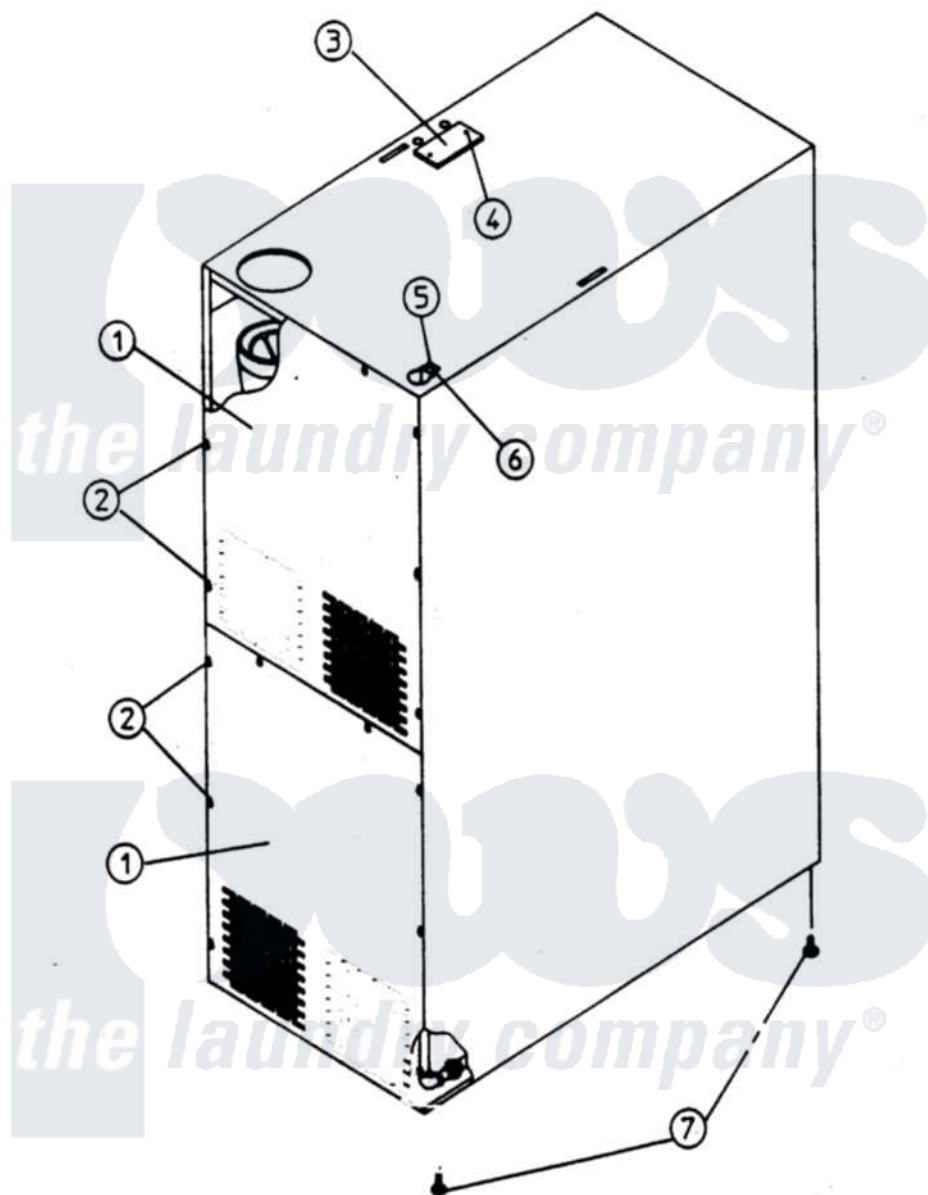

Maytag MDG32PC2AL 06 - BACKGUARD ASSEMBLY

Maytag Commercial Maytag MDG32PC2AL Dryer Parts Parts Diagram 06 - BACKGUARD ASSEMBLY
 Click on the part number to view part

Item	Original Part Number	Replaced By	Status	Part Description
000	W10124350		Not Available	ORDER PARTS FROM AMERICAN DRYER CORP AT 508-678-90003
001	A314406	314406		430 Back G
002	A150301	150301		8-18 X 7
003	A315014	315014		320 330 43
004	A150301	150301		8-18 X 7
005	A318702	318702		230 530 To
006	A150300	5307527001		Switch
007	A103500	103500		LEVELING L