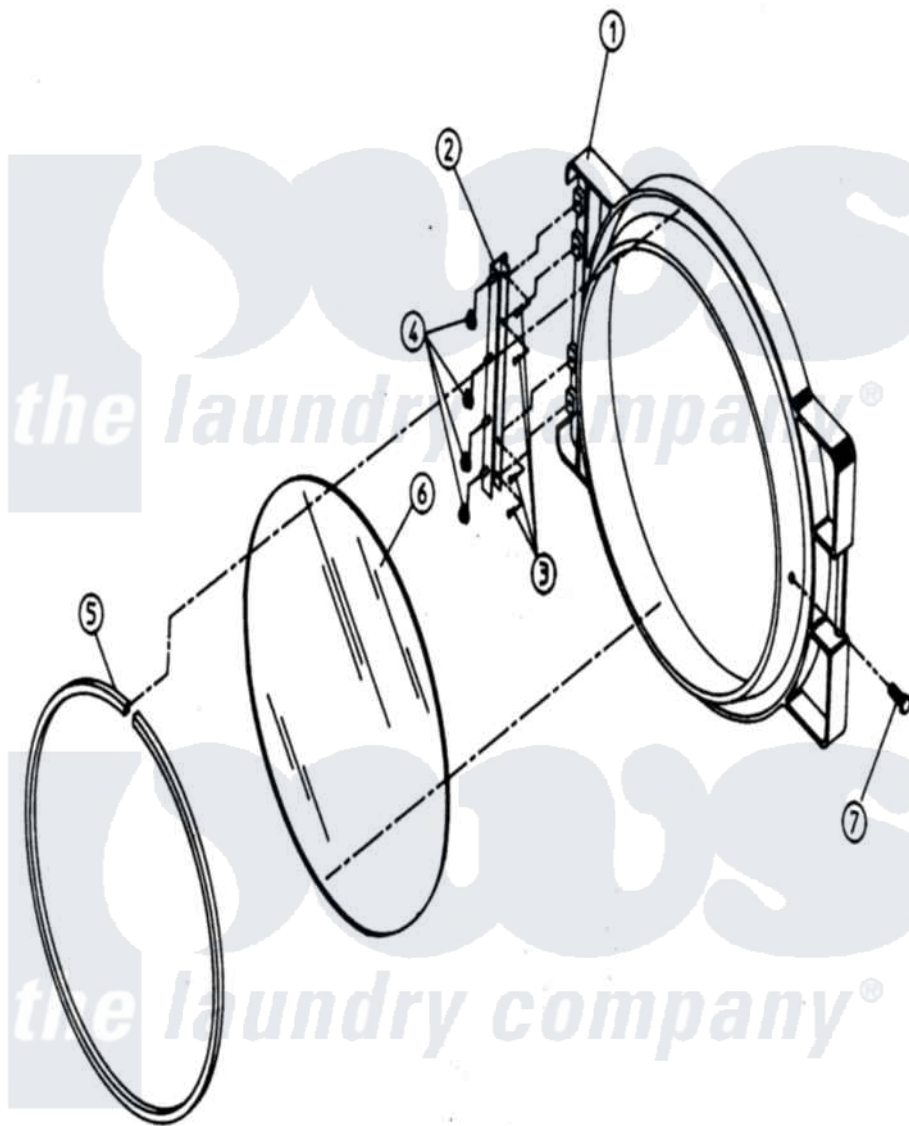

Maytag MDG32PC2AL 07 - DOOR ASSEMBLY

Maytag [Commercial Maytag MDG32PC2AL Dryer Parts](#) Parts Diagram 07 - DOOR ASSEMBLY
 Click on the part number to view part

Item	Original Part Number	Replaced By	Status	Part Description
000	W10124350		Not Available	ORDER PARTS FROM AMERICAN DRYER CORP AT 508-678-9000
001	A800287		Not Available	DOOR ASSY (ALM) (INCL 1,5,6, & 7)
"	A800288		Not Available	DOOR ASSEMBLY (WHT) (INCL. ILLUS. No.1 & 5 THRU 9)
002	A800448	800448		12 1 2 Ma
003	A15041		Not Available	TAPTITE SCREW (No.10-24 X 3/8")
004	A152014	152014		1 4-20 Ser
005	A102353		Not Available	GASKET, MAIN DOOR (69-1/2")
"	A170725		Not Available	ADHESIVE, MOUNTING (GLASS AND GASKET ADHESIVE)
006	A102210	102210		20 7 16 D
"	A170730	170730		10.3 Oz Cl
007	A150431	150431		10x7 16 D