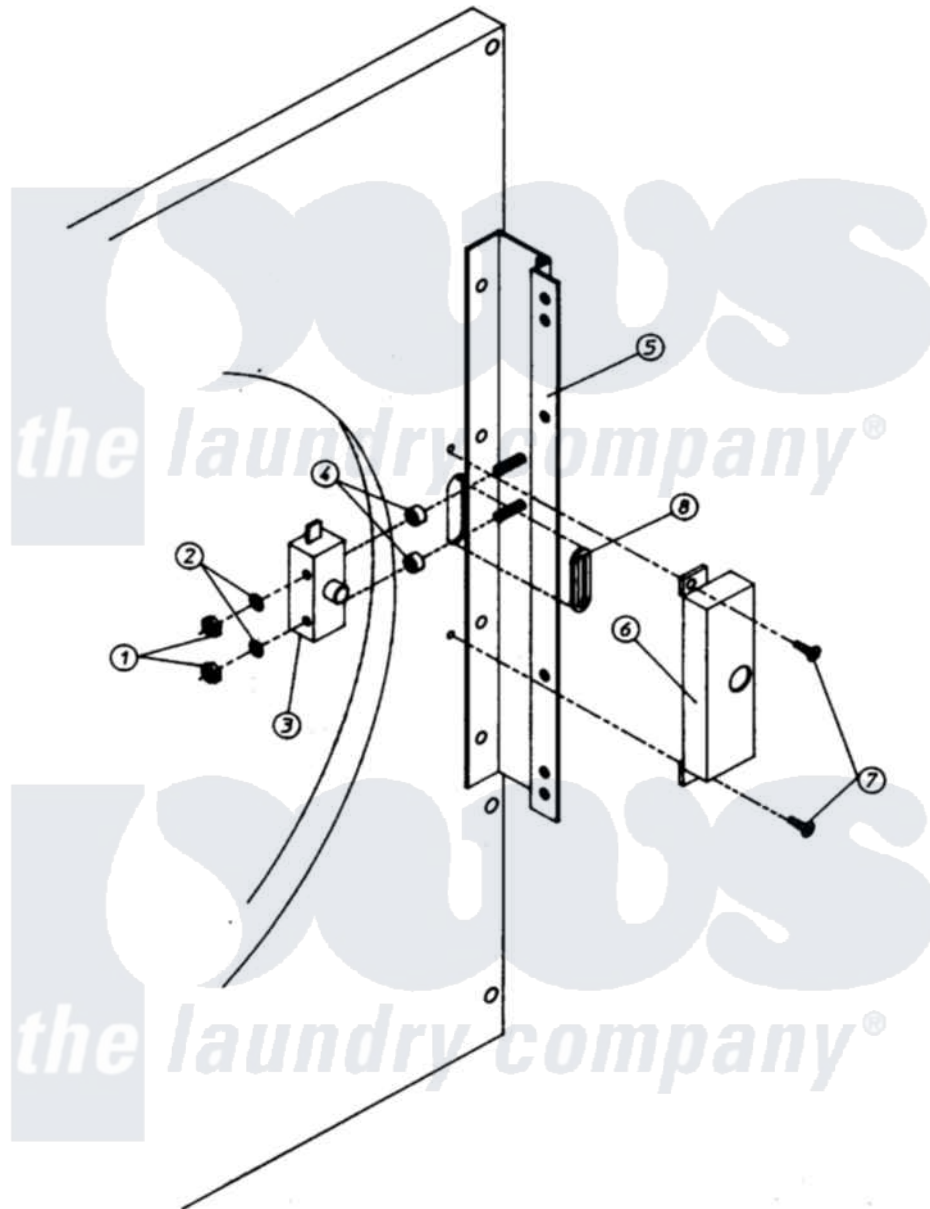

Maytag MDG32PC2AL 08 - DOOR SWITCH ASSEMBLY

Maytag [Commercial Maytag MDG32PC2AL Dryer Parts](#) Parts Diagram 08 - DOOR SWITCH ASSEMBLY
 Click on the part number to view part

Item	Original Part Number	Replaced By	Status	Part Description
000	W10124350		Not Available	ORDER PARTS FROM AMERICAN DRYER CORP AT 508-678-9000
001	A152013	152013		6-32 Hex N
002	A153010	153010		6 Internal
003	A137005	W10146741		SDS Door S
004	A154281	154281		3 8 Stand
005	A800448	800448		12 1 2 Ma
006	A313218	W10146845		MAIN DOOR
007	A150201	150201		10-32 X 1
008	A121405	121405		Rubber Gro