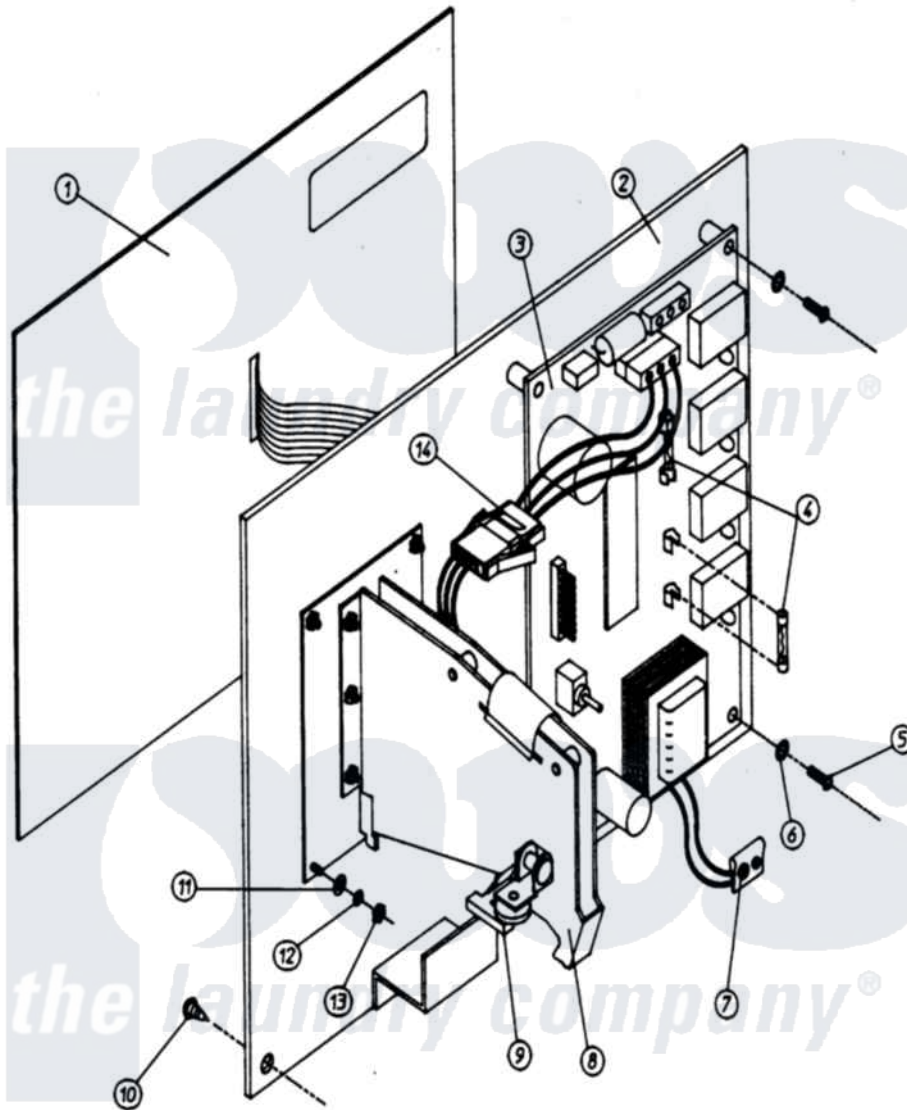

Maytag MDG32PC2AL 09 - CONTROL PANEL ASSEMBLY (DMC)

Maytag [Commercial Maytag MDG32PC2AL Dryer Parts](#) Parts Diagram 09 - CONTROL PANEL ASSEMBLY (DMC)
 Click on the part number to view part

Item	Original Part Number	Replaced By	Status	Part Description
000	W10124350		Not Available	ORDER PARTS FROM AMERICAN DRYER CORP AT 508-678-9000
001	A112540			LABEL, KEYBOARD (25C) SPECIFY COLOR WHEN ORDERING
002	A801231	801231		430 PH5 Ct
"	A801266	801266		430 PH5 CO
"	A824007		Not Available	PANEL, CONTROL ASSEMBLY (INCLUDES 1, 2, 3, 4, 5, 6, 7,
003	A137240		Not Available	CONTROLLER (DMC PHASE 5)
004	A136058	136058		25A 125V
005	A150005	150005		6-32 X 1 4
006	A153010	153010		6 Internal
007	A824998	824998		Phase-5 BA
008	A125150	W10149163		430 .25 CO
009	A137056	W10146742		Optical SW

010	A130301	W10146732	L225 Tod3
011	A153046		Not Available WASHER, FLAT (No.4)
012	A153045	153045	4 Split L
013	A152016	152016	4-40 Hex N
014	A824867	824867	Ad 320 330