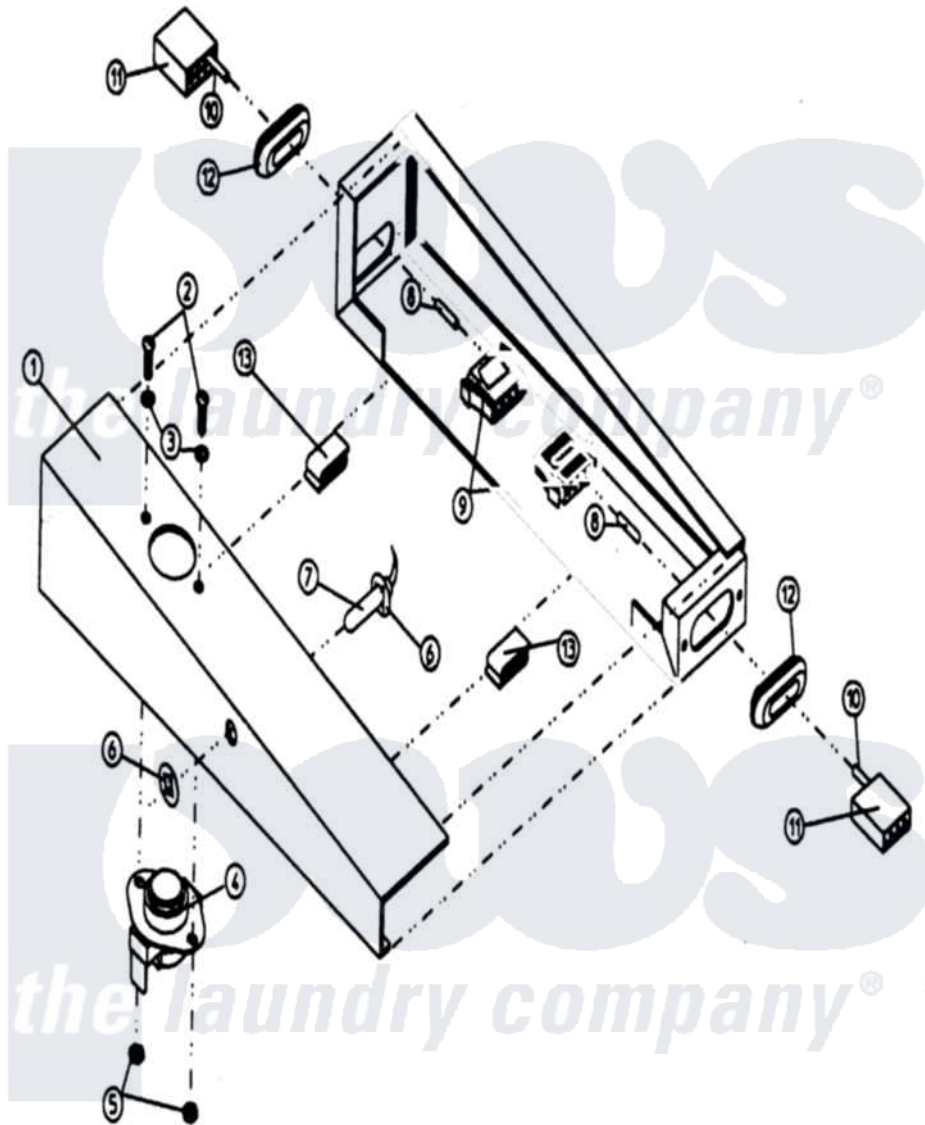

Maytag MDG32PC2AL 12 - TEMPERATURE SENSOR PROBE

Maytag [Commercial Maytag MDG32PC2AL Dryer Parts](#) Parts Diagram 12 - TEMPERATURE SENSOR PROBE
 Click on the part number to view part

Item	Original Part Number	Replaced By	Status	Part Description
000	W10124350		Not Available	ORDER PARTS FROM AMERICAN DRYER CORP AT 508-678-9000
001	A880258	W10147996		430 Top SE
002	A150005	150005		6-32 X 1 4
003	A153010	153010		6 Internal
004	A130107	W10146727		L160 Tod3
005	A152013	152013		6-32 Hex N
006	A154007	8182949		Fastener, Push-On
007	A880111	880111		330 430 MP
008	A122701	122701		MNL Socket
009	A122605	122605		4 Pin Cmnl
010	A122700	122700		MNL Pin S
011	A122604	W10146714		4 Pin Cmnl
"	A122801	W10146716		Mate-N-Loc
012	A121405	121405		Rubber Gro
013	A154060		Not Available	CLIP ``S``