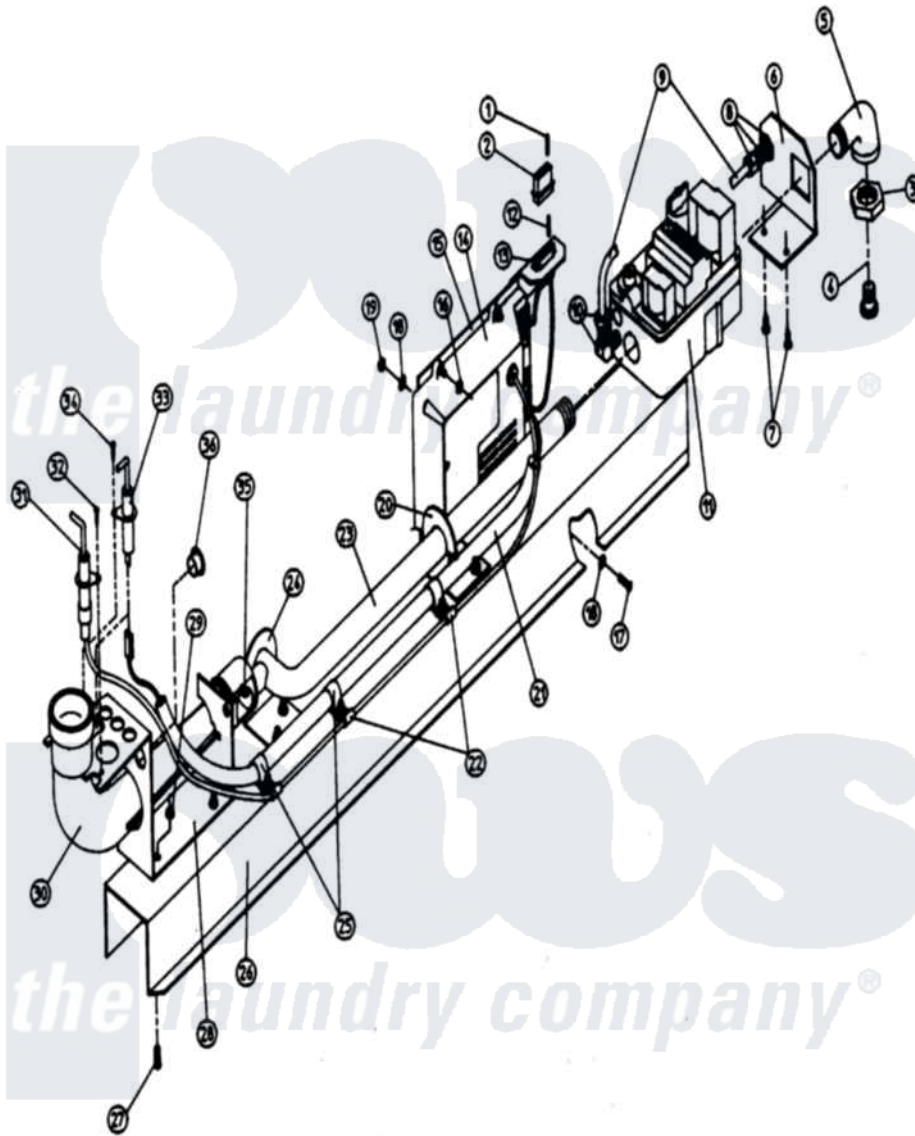

Maytag MDG32PC2AL 13 - GAS VALVE TRAIN ASSEMBLY

Maytag [Commercial Maytag MDG32PC2AL Dryer Parts](#) Parts Diagram 13 - GAS VALVE TRAIN ASSEMBLY
 Click on the part number to view part

Item	Original Part Number	Replaced By	Status	Part Description
000	W10124350		Not Available	ORDER PARTS FROM AMERICAN DRYER CORP AT 508-678-9000
001	A122700	122700		MNL Pin S
002	A122604	W10146714		4 Pin Cmnl
003	A141325		Not Available	COLLAR, TAIL PIECE
004	A141303		Not Available	TAIL PIECE, 1/2" UNION
005	A142506	142506		1 2 X 1 2
006	A318712	318712		320 330 43
007	A150301	150301		8-18 X 7
008	A143259	143259		Bulkhd Fit
009	A143100		Not Available	TUBING, ALUMINUM (1/4")
010	A143203	143203		Pnp Pilot
011	A128927		Not Available	VALVE, GAS (REDUNDANT) (1/2" 24 VAC, NATURAL GAS)
"	A140411		Not Available	CONVERSION KIT (1/2" 24 VAC GAS VALVE (L.P.) W/O ORIFICES

012	A122701	122701	MNL Socket
013	A122605	122605	4 Pin Cmnl
"	A122801	W10146716	Mate-N-Loc
014	A880815		MODULE, DSI (50HZ/60HZ)
015	A750808	Not Available	BRACKET, MOUNTING DSI MODULE
016	A151000	WH12X195	Switch Assembly
017	A153528	153528	8-32 X 1 2
018	A153012	153012	8 Internal
019	A152001	152001	8-32 X 3 8
020	A318711	318711	320 330 43
021	A121060	121060	5 8 Clear
022	A121492	121492	3 16 Plas
023	A141225	141225	19 7 16 S
024	A318700	W10146865	SM Burner
025	A141491	Not Available	CLAMP, NYLON (5/8``)
026	A319522	319522	330 430 GA
"	A801022	W10147068	430 Gas VA
027	A153528	153528	8-32 X 1 2
028	A318009	W10146863	215 220 23
029	A151001	W10146764	8-32 Pal N
030	A141130	141130	Up-Shot GA
031	A128917	Not Available	IGNITER W/LEAD
032	A150315	150315	6 X 3 8 P
033	A128918	Not Available	SENSOR, FLAME
034	A150315	150315	6 X 3 8 P
035	NLA	Not Available	ORIFICE, BURNER (LP No.38)
036	A121300	W10149174	Open Close
037	A880119	W10147952	ADG 430 L