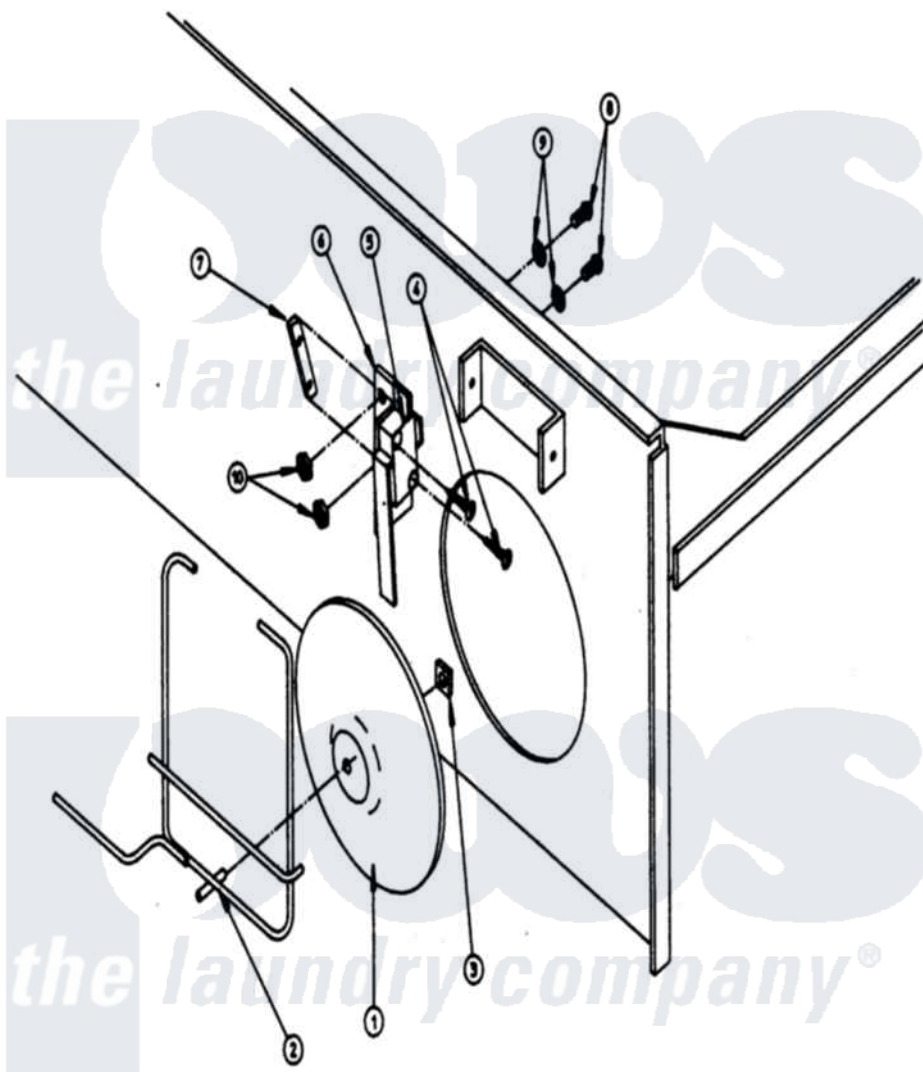

Maytag MDG32PC2AL 14 - SAIL SWITCH ASSEMBLY

Maytag Commercial Maytag MDG32PC2AL Dryer Parts Parts Diagram 14 - SAIL SWITCH ASSEMBLY

[Click on the part number to view part](#)

Item	Original Part Number	Replaced By	Status	Part Description
000	W10124350		Not Available	ORDER PARTS FROM AMERICAN DRYER CORP AT 508-678-9000
001	A309206		Not Available	DAMPER, SAIL SWITCH
"	A802805		Not Available	SAIL SWITCH ROD & DAMPER ASSY. (INCL. ITEMS 1 THRU 3)
002	A105550	W10146642		320 330 43
003	A154002	154002		1 8 Push O
004	A150303	150303		4 X 3 4 P
005	A122200	122200		Sail Switch
"	A802807	W10147081		320 330 43
006	A319208	319208		320 330 43
007	A154004	154004		Tinneman
008	A150001	150001		6-32 X 1 2
009	A153010	153010		6 Internal
010	A152000	152000		6-32 HEX N