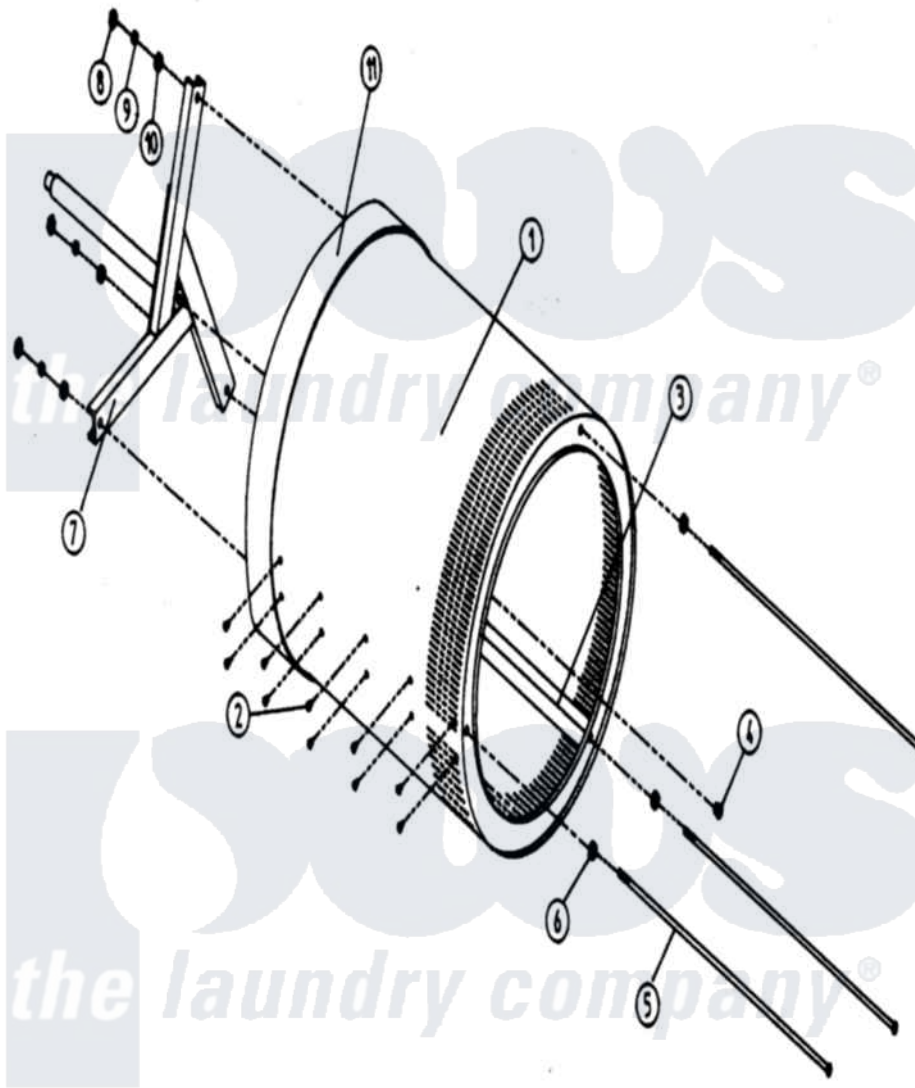

Maytag MDG32PC2AL 15 - TUMBLER & SUPPORT ASSEMBLY

Maytag Commercial Maytag MDG32PC2AL Dryer Parts Parts Diagram 15 - TUMBLER & SUPPORT ASSEMBLY
 Click on the part number to view part

Item	Original Part Number	Replaced By	Status	Part Description
000	W10124350		Not Available	ORDER PARTS FROM AMERICAN DRYER CORP AT 508-678-9000
001	A800723	800723		330 430 TU
"	A800833	800833		430 Tumbler
002	A150415		Not Available	SCREW, CRIMPTITE (PH. RD.HD.) (No.10-16 X 1/2" PH. RD. HD.)
003	A301315	W10146782		285 330 23
"	A301316	301316		330 285 23
004	A150518	150518		5 16-18 X
005	A100902		Not Available	ROD, TIE (No.18-5/16" X 31")
006	A153001	153001		5 16 Flat
007	A800617	800617		215 220 23
008	A152004	8182933		Nut, Hex
009	A153002	8182939		Washer, Lock
010	A153001	153001		5 16 Flat
011	A116003	116003		Felt Seal