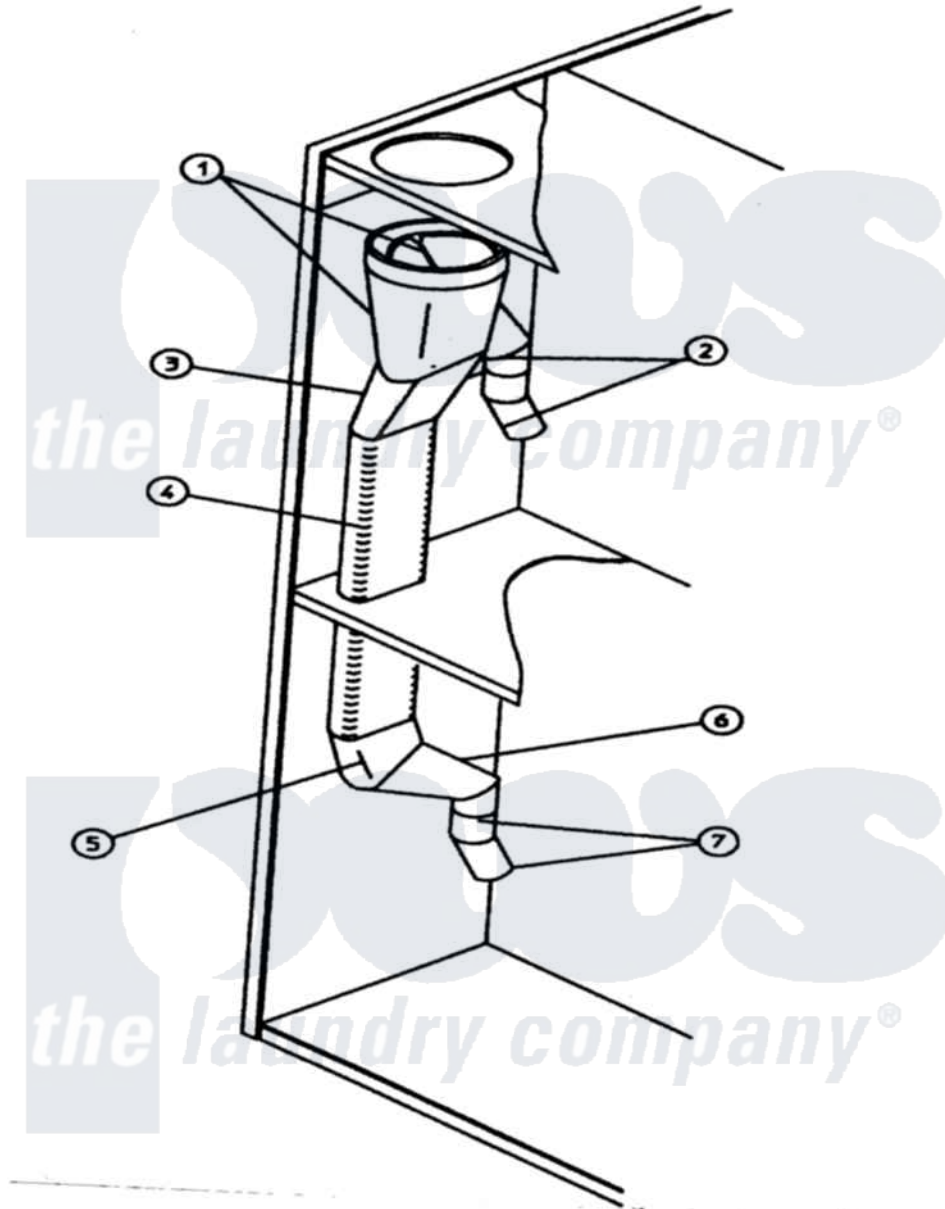

# Maytag MDG32PC2AL 19 - EXHAUST DUCTING ASSEMBLY

Maytag [Commercial Maytag MDG32PC2AL Dryer Parts](#) Parts Diagram 19 - EXHAUST DUCTING ASSEMBLY  
 Click on the part number to view part

Item	Original Part Number	Replaced By	Status	Part Description
000	W10124350		Not Available	ORDER PARTS FROM AMERICAN DRYER CORP AT 508-678-9000
001	A880505	<a href="#">W10148014</a>		215 430 Da
002	A143536	<a href="#">143536</a>		6 Diameter 45
003	A145327		Not Available	BOOT, STRAIGHT (6" RD X 7" OV)
004	A143539	<a href="#">143539</a>		7 Oval 15
005	A143537	<a href="#">143537</a>		7 Oval 45
006	A143538	<a href="#">143538</a>		6 Diameter X 7
007	A117505	<a href="#">117505</a>		Aluminum H
"	A143536	<a href="#">143536</a>		6 Diameter 45