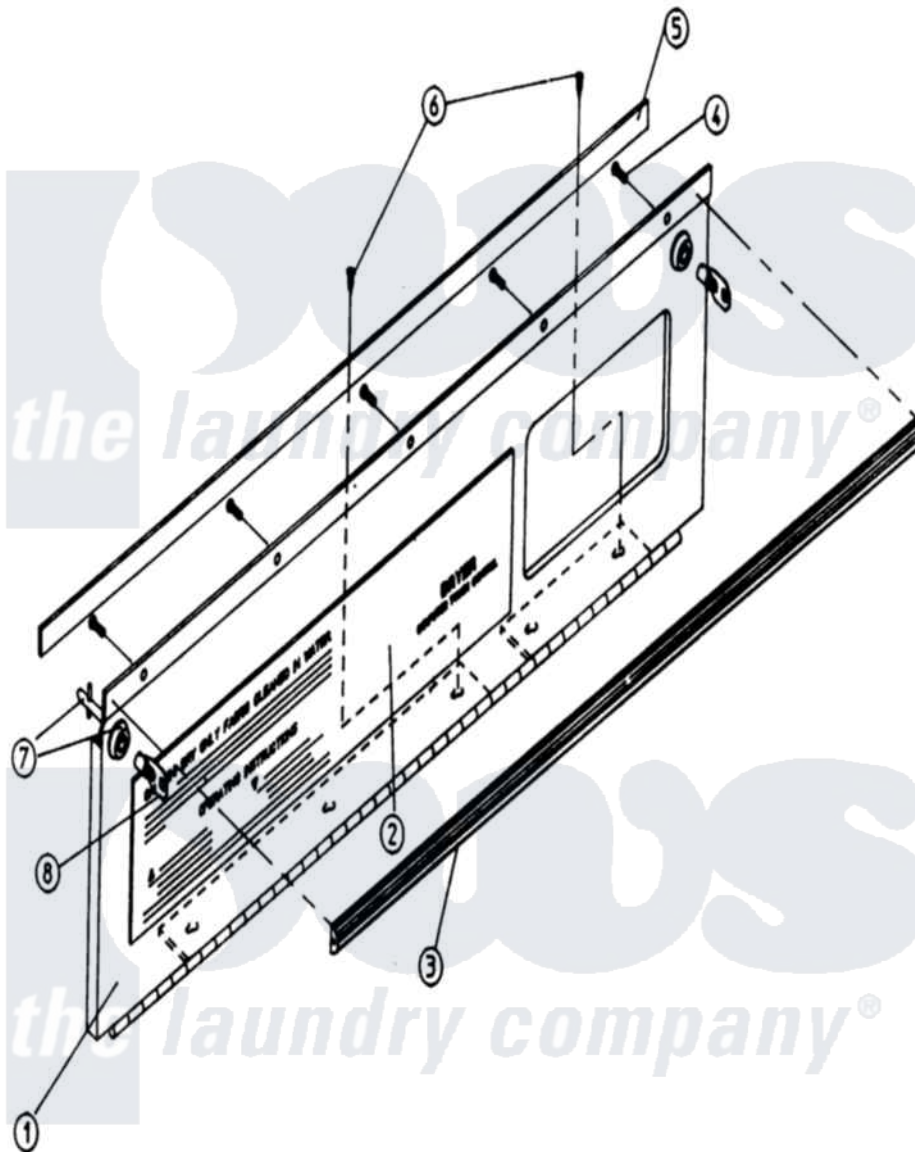

# Maytag MDG32PC2AW 01 - CABINET - CONTROL DOOR ASSEMBLY

Maytag [Commercial Maytag MDG32PC2AW Dryer Parts](#) Parts Diagram 01 - CABINET - CONTROL DOOR ASSEMBLY  
 Click on the part number to view part

Item	Original Part Number	Replaced By	Status	Part Description
000	W10124350		Not Available	ORDER PARTS FROM AMERICAN DRYER CORP AT 508-678-9000
001	A880180	<a href="#">W10147973</a>		430 Contro
002	A180228	<a href="#">180228</a>		430 Graphi
003	A180225	<a href="#">180225</a>		430 Control L
004	A150201	<a href="#">150201</a>		10-32 X 1
005	A117600		Not Available	TAPE, NOISE SUPPRESSOR (SOLD IN FEET)
006	A150301	<a href="#">150301</a>		8-18 X 7
007	A160040	<a href="#">160040</a>		Dp Control
008	A160140	<a href="#">160140</a>		Key Only F