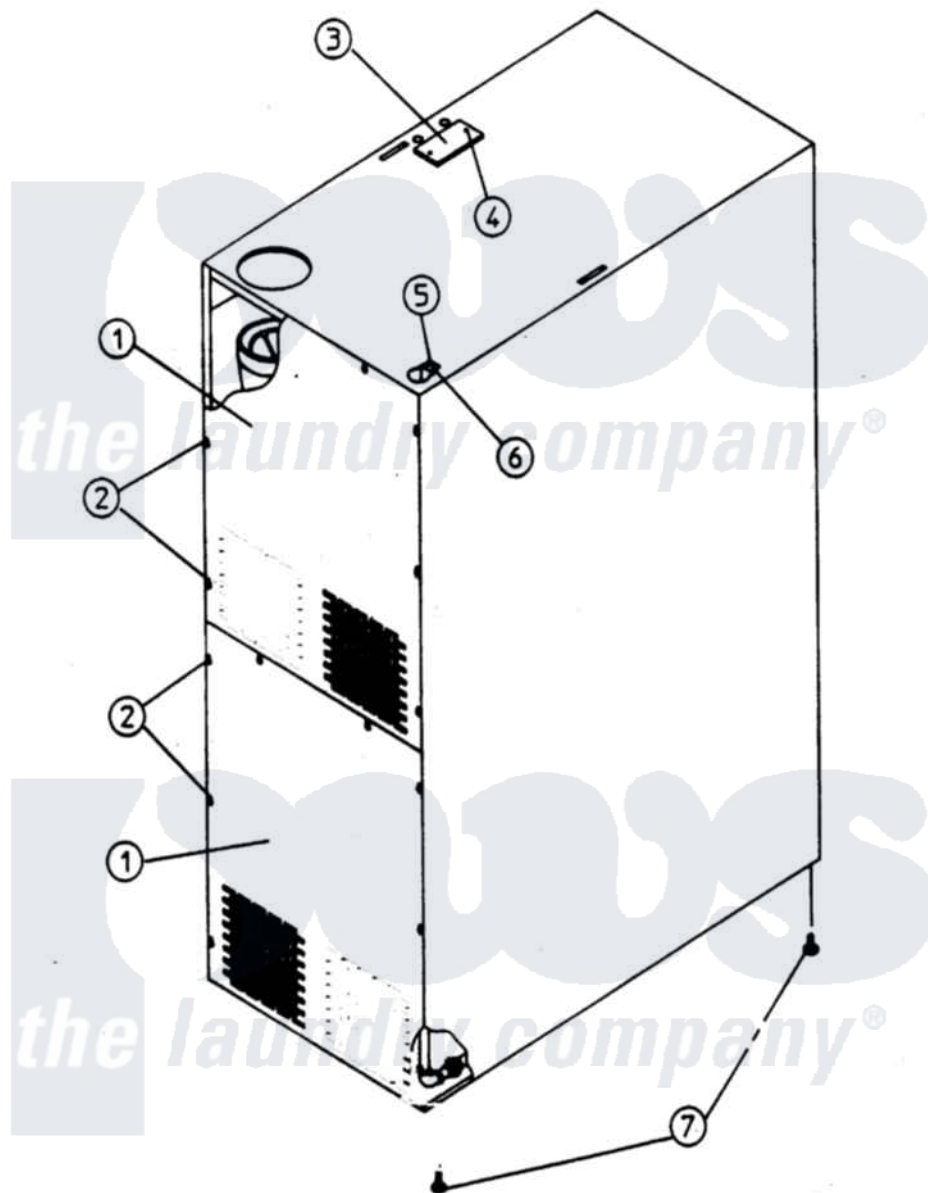

Maytag MDG32PC2AW 06 - BACKGUARD ASSEMBLY

Maytag [Commercial Maytag MDG32PC2AW Dryer Parts](#) Parts Diagram 06 - BACKGUARD ASSEMBLY
 Click on the part number to view part

Item	Original Part Number	Replaced By	Status	Part Description
000	W10124350		Not Available	ORDER PARTS FROM AMERICAN DRYER CORP AT 508-678-90003
001	A314406	314406		430 Back G
002	A150301	150301		8-18 X 7
003	A315014	315014		320 330 43
004	A150301	150301		8-18 X 7
005	A318702	318702		230 530 To
006	A150300	5307527001		Switch
007	A103500	103500		LEVELING L